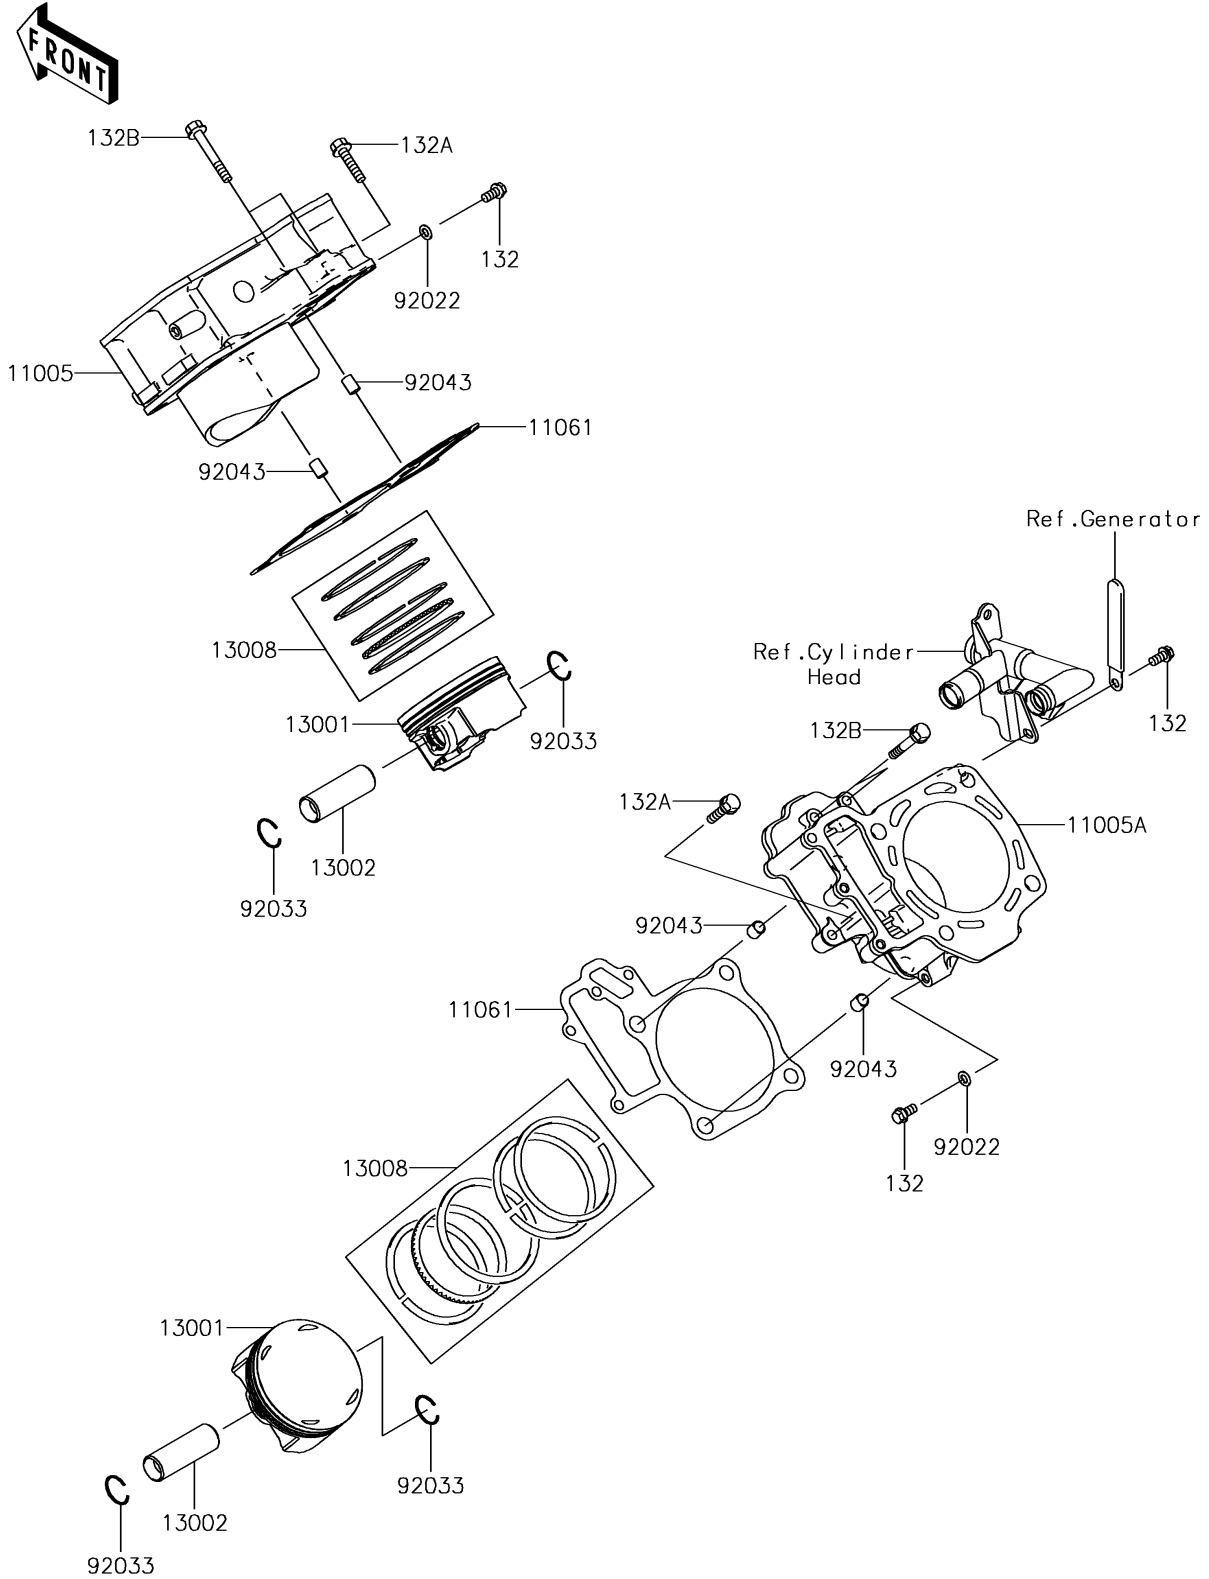

2018 BRUTE FORCE® 750 4x4i PARTS DIAGRAM

Cylinder/Piston(s)

E1120

2018 BRUTE FORCE® 750 4x4i PARTS LIST

Cylinder/Piston(s)

ITEM NAME	PART NUMBER	QUANTITY
CYLINDER-ENGINE,FR (Ref # 11005)	11005-0592	1
CYLINDER-ENGINE,RR (Ref # 11005A)	11005-0593	1
GASKET,CYLINDER BASE (Ref # 11061)	11061-0063	2
PISTON-ENGINE (Ref # 13001)	13001-0741	2
PIN-PISTON (Ref # 13002)	13002-1060	2
RING-SET-PISTON (Ref # 13008)	13008-0042	2
BOLT-FLANGED-SMALL,6X12 (Ref # 132)	132BA0612	3
BOLT-FLANGED-SMALL,6X30 (Ref # 132A)	132BA0630	2
BOLT-FLANGED-SMALL,6X40 (Ref # 132B)	132BA0640	4
WASHER,6.2X11X1 (Ref # 92022)	92022-304	2
RING-SNAP (Ref # 92033)	92033-1207	4
PIN,10.1X12X14 (Ref # 92043)	92043-4009	4