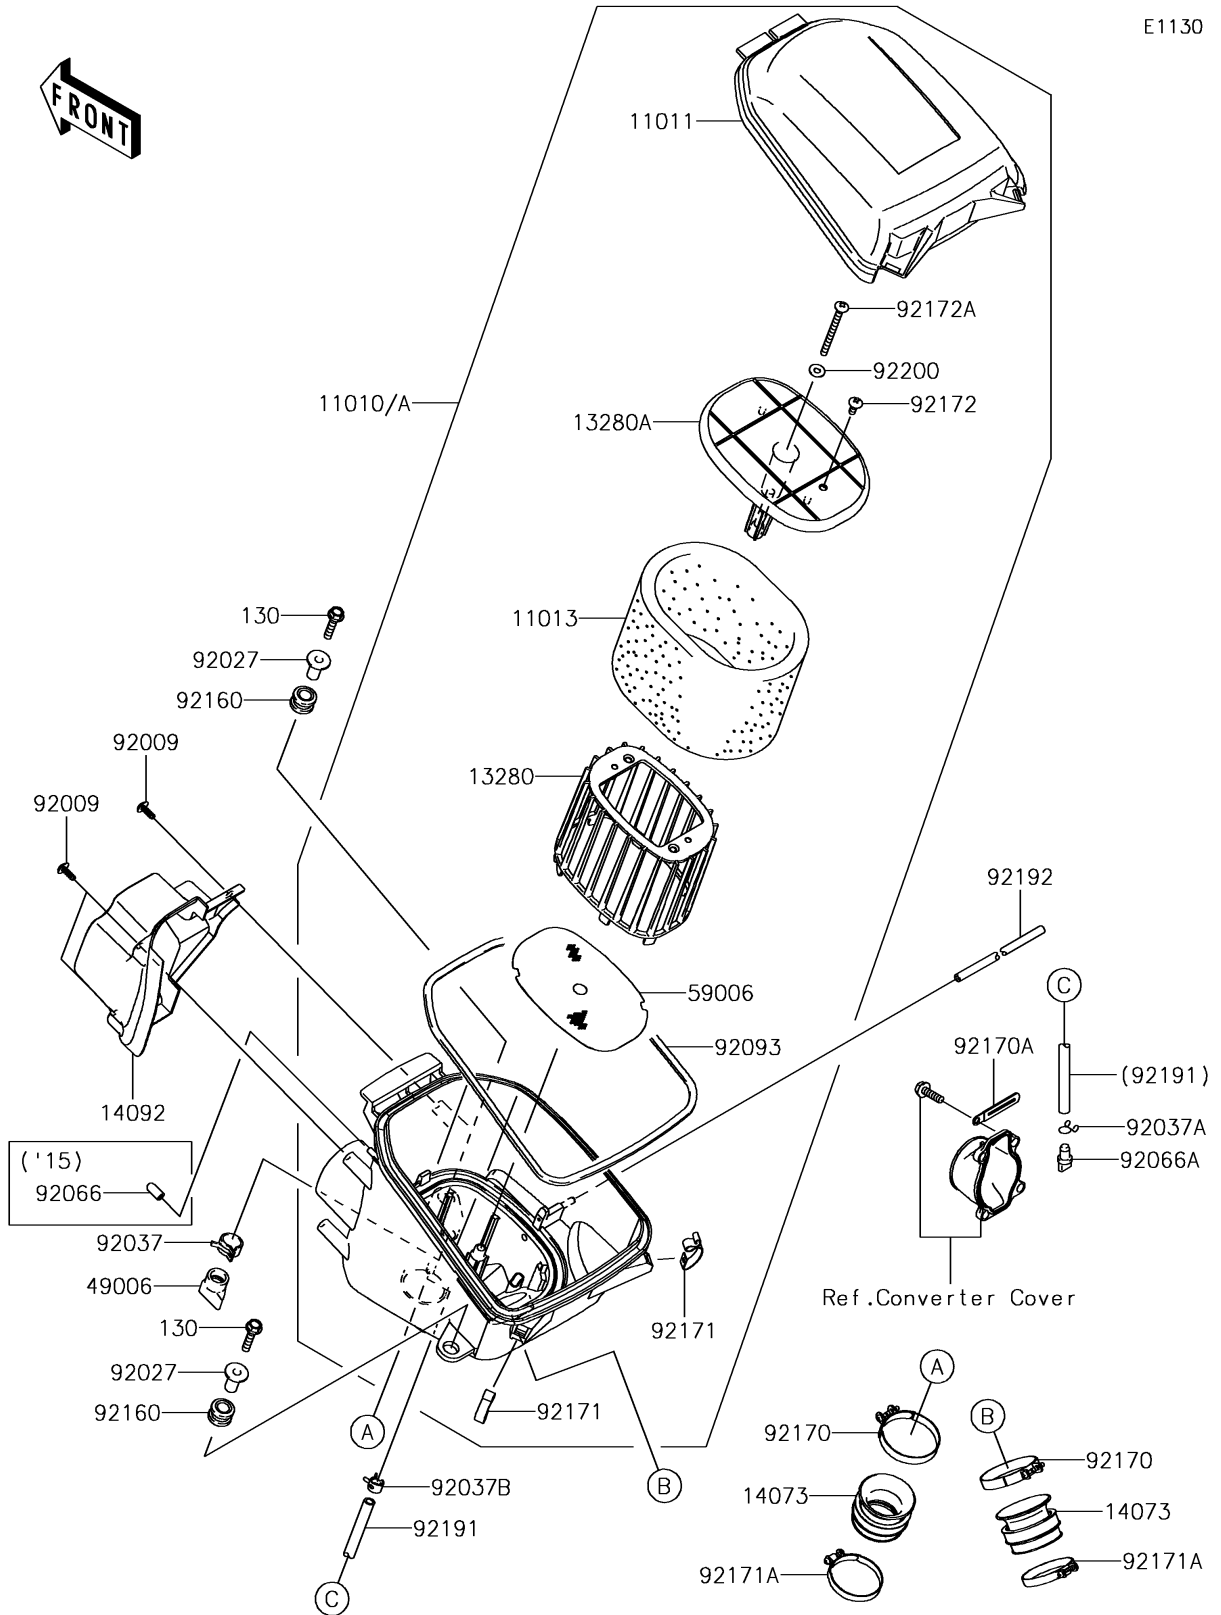

2018 BRUTE FORCE® 750 4x4i PARTS DIAGRAM

Air Cleaner

E1130

2018 BRUTE FORCE® 750 4x4i PARTS LIST

Air Cleaner

ITEM NAME	PART NUMBER	QUANTITY
FILTER-ASSY-AIR (Ref # 11010A)	11010-0784	1
CASE-AIR FILTER,UPP (Ref # 11011)	11011-0017	1
ELEMENT-AIR FILTER (Ref # 11013)	11013-0021	1
BOLT-FLANGED,6X30 (Ref # 130)	130BA0630	2
HOLDER (Ref # 13280)	13280-0232	1
HOLDER (Ref # 13280A)	13280-0233	1
DUCT (Ref # 14073)	14073-0160	2
COVER,INTAKE DUCT (Ref # 14092)	14092-0768	1
BOOT (Ref # 49006)	49006-1292	1
ARRESTER-FLAME (Ref # 59006)	59006-0015	1
SCREW,TAPPING (Ref # 92009)	92009-1113	3
COLLAR,L=21 (Ref # 92027)	92027-195	2
CLAMP,HOSE CLIP (Ref # 92037)	92037-1460	1
CLAMP,TUBE (Ref # 92037A)	92037-147	1
CLAMP,TUBE (Ref # 92037B)	92037-1505	1
PLUG,DRAIN (Ref # 92066A)	92066-1211	1
SEAL (Ref # 92093)	92093-0083	1
DAMPER (Ref # 92160)	92160-1594	2
CLAMP (Ref # 92170)	92170-1448	2
CLAMP (Ref # 92170A)	92170-1514	1
CLAMP (Ref # 92171)	92171-0225	2
CLAMP (Ref # 92171A)	92171-0722	2
SCREW (Ref # 92172)	92172-0297	1
SCREW (Ref # 92172A)	92172-0300	1
TUBE,7X11X470 (Ref # 92191)	92191-1531	1
TUBE (Ref # 92192)	92192-0449	1
WASHER (Ref # 92200)	92200-0364	1