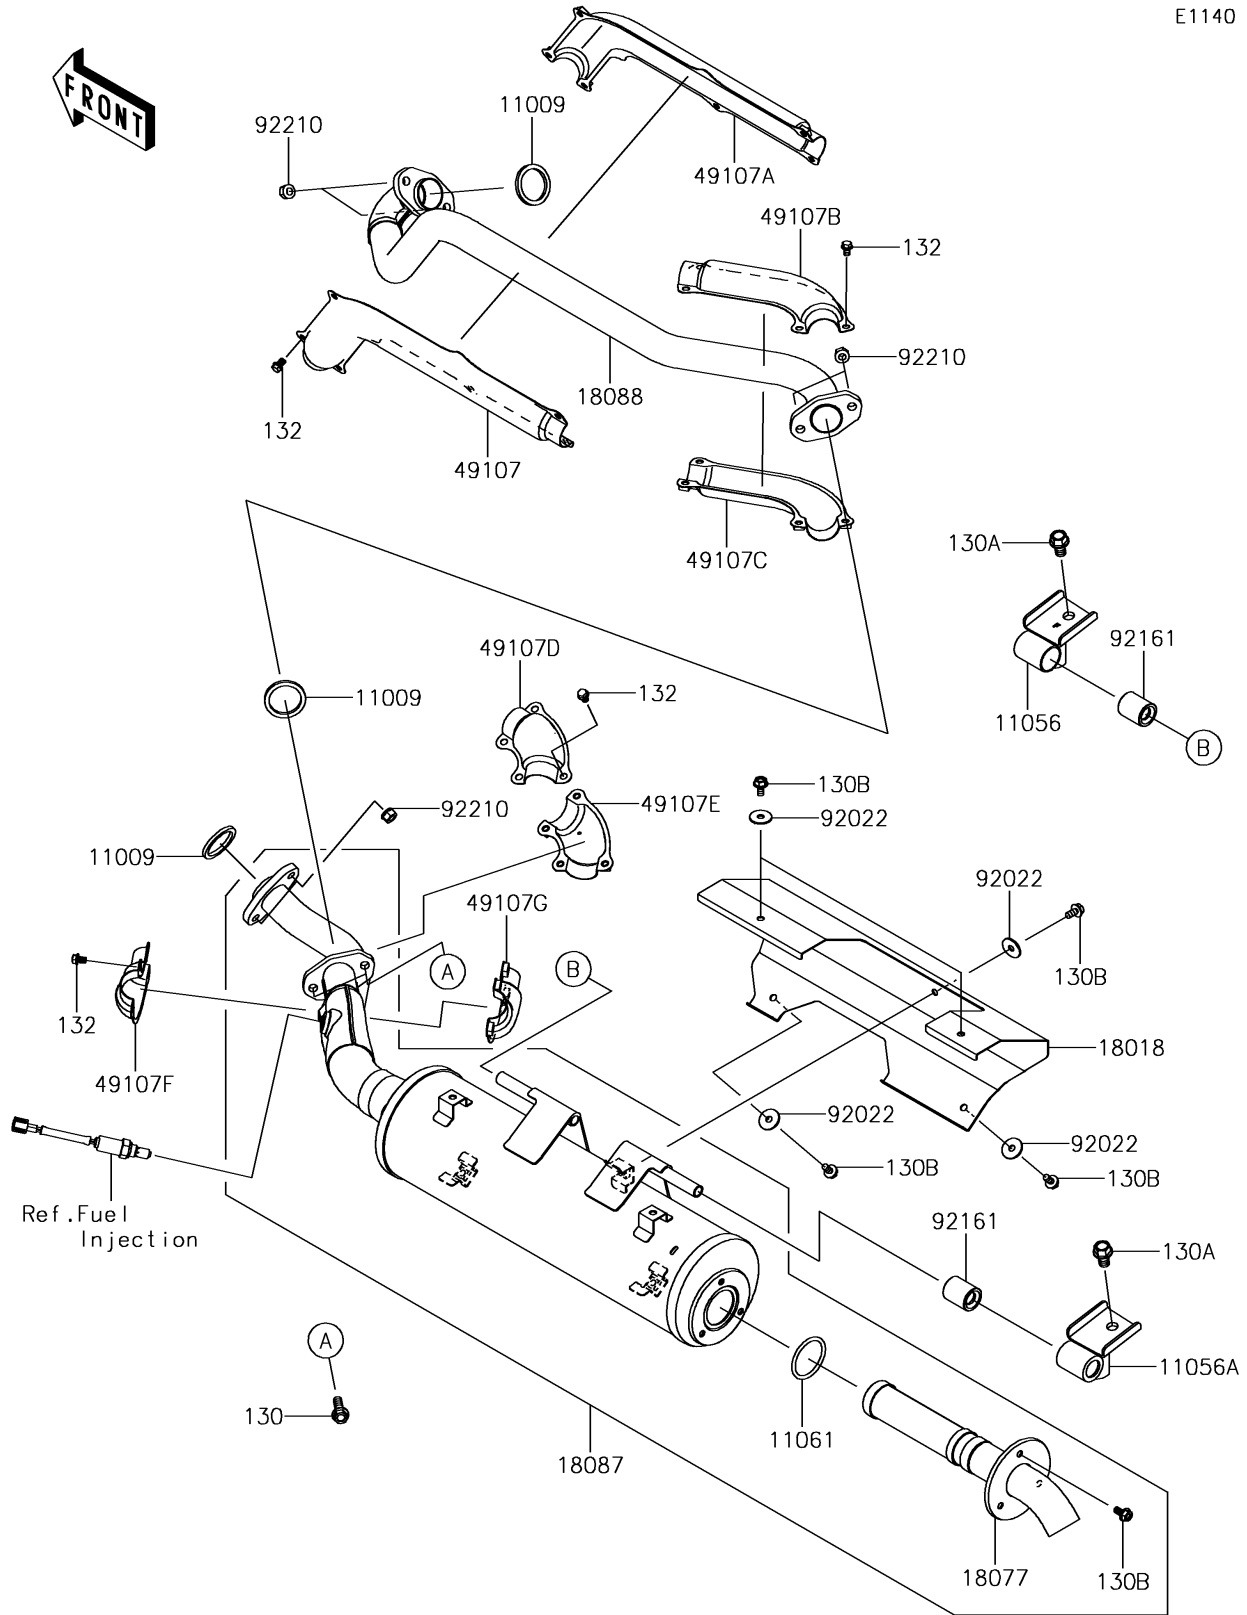

2015 BRUTE FORCE® 750 4x4i PARTS DIAGRAM

Muffler(s)

E1140

2015 BRUTE FORCE® 750 4x4i PARTS LIST

Muffler(s)

| ITEM NAME | PART NUMBER | QUANTITY |
|---|-------------|----------|
| GASKET,EXHAUST HOLDER (Ref # 11009) | 11009-1894 | 3 |
| BRACKET,MUFFLER,FR (Ref # 11056) | 11056-0532 | 1 |
| BRACKET,MUFFLER,RR (Ref # 11056A) | 11056-0533 | 1 |
| GASKET,38.9X46.4X3.0 (Ref # 11061) | 11061-0082 | 1 |
| BOLT-FLANGED,8X30 (Ref # 130) | 130BD0830 | 2 |
| BOLT-FLANGED,10X16 (Ref # 130A) | 130CA1016 | 2 |
| BOLT-FLANGED,6X12 (Ref # 130B) | 130CD0612 | 8 |
| BOLT-FLANGED-SMALL,6X8 (Ref # 132) | 132BD0608 | 18 |
| PLATE-HEAT GUARD (Ref # 18018) | 18018-0036 | 1 |
| ARRESTER-SPARK (Ref # 18077) | 18077-0036 | 1 |
| MUFFLER (Ref # 18087) | 18087-0323 | 1 |
| PIPE-EXHAUST (Ref # 18088) | 18088-0856 | 1 |
| COVER-EXHAUST PIPE,FR,FR,LH (Ref # 49107) | 49107-0759 | 1 |
| COVER-EXHAUST PIPE,FR,FR,RH (Ref # 49107A) | 49107-0760 | 1 |
| COVER-EXHAUST PIPE,FR,RR,UPP (Ref # 49107B) | 49107-0761 | 1 |
| COVER-EXHAUST PIPE,FR,RR,LWR (Ref # 49107C) | 49107-0762 | 1 |
| COVER-EXHAUST PIPE,RR,FR,UPP (Ref # 49107D) | 49107-0763 | 1 |
| COVER-EXHAUST PIPE,RR,FR,LWR (Ref # 49107E) | 49107-0764 | 1 |
| COVER-EXHAUST PIPE,RR,RR,FR (Ref # 49107F) | 49107-0765 | 1 |
| COVER-EXHAUST PIPE,RR,RR,RR (Ref # 49107G) | 49107-0766 | 1 |
| WASHER,6.5X22X1.6 (Ref # 92022) | 92022-237 | 5 |
| DAMPER (Ref # 92161) | 92161-0961 | 2 |
| NUT,8MM (Ref # 92210) | 92210-1242 | 6 |