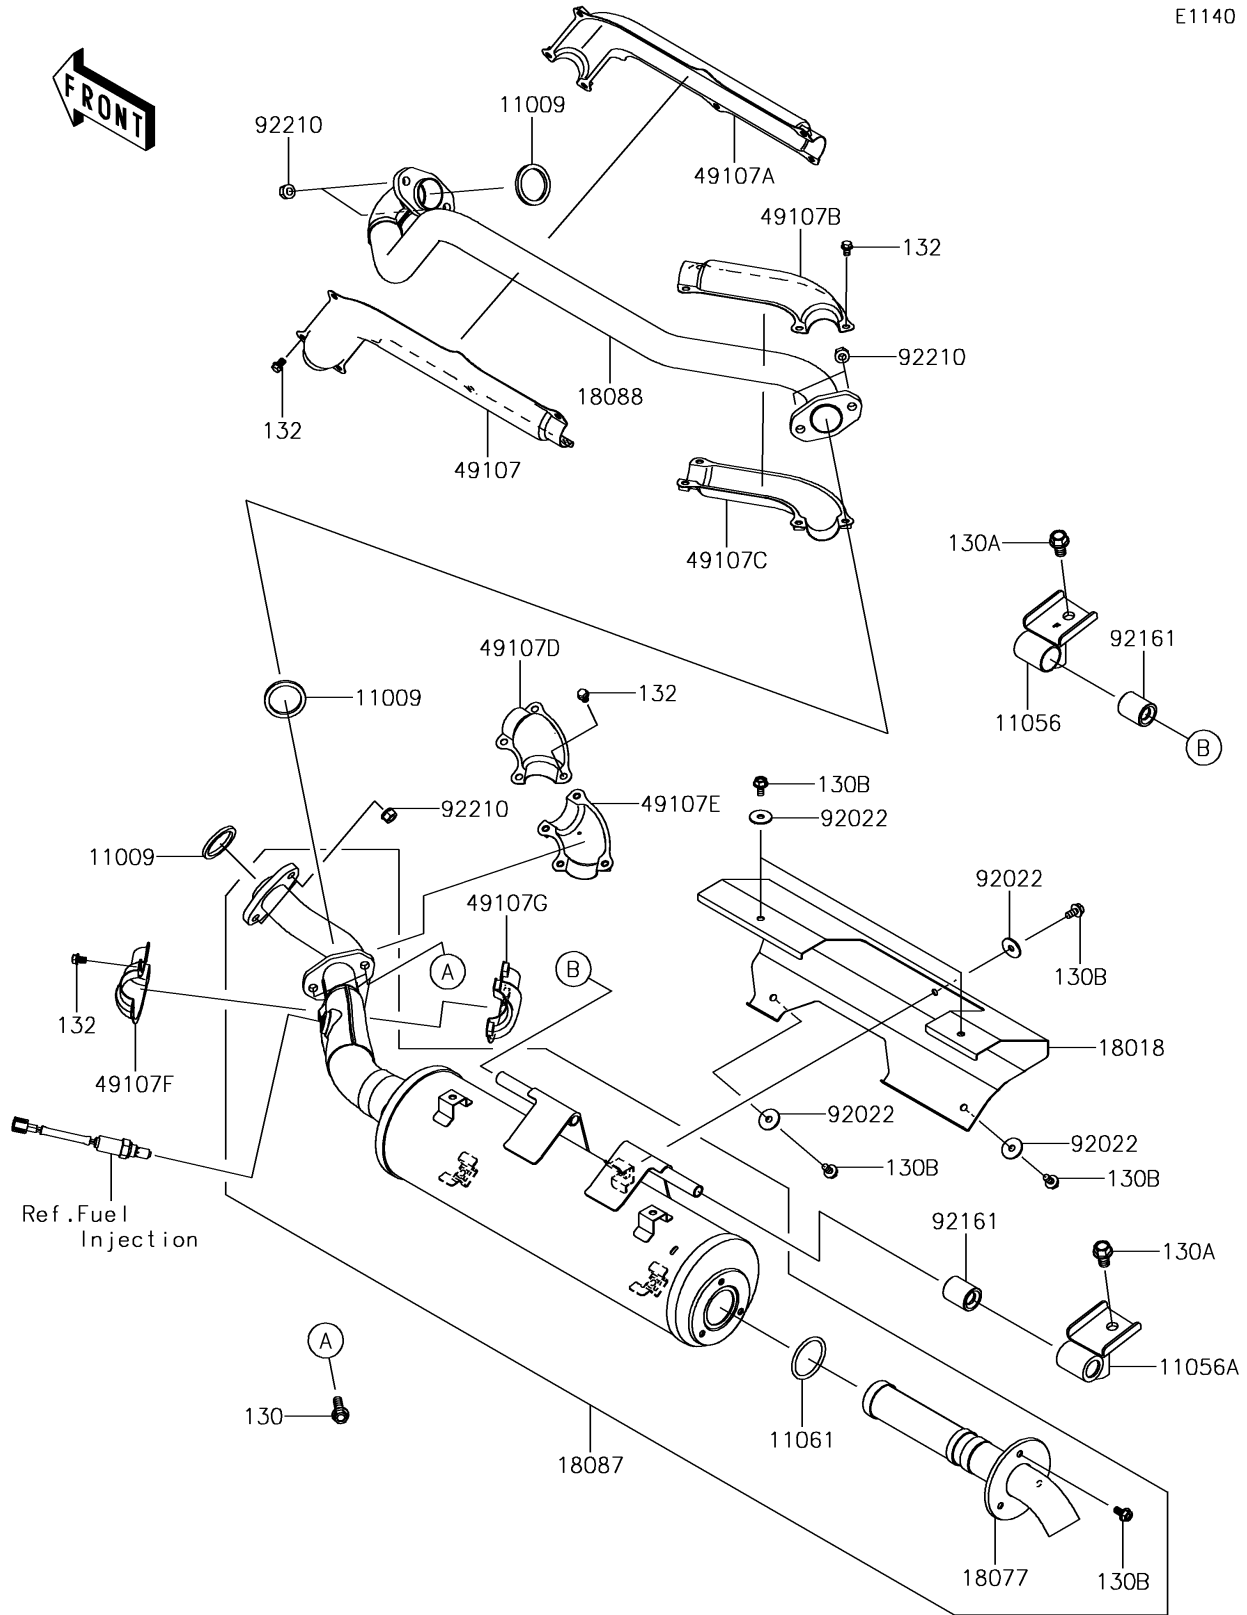

# 2018 BRUTE FORCE® 750 4x4i PARTS DIAGRAM

Muffler(s)

E1140

## 2018 BRUTE FORCE® 750 4x4i PARTS LIST

### Muffler(s)

ITEM NAME	PART NUMBER	QUANTITY
GASKET,EXHAUST HOLDER (Ref # 11009)	11009-1894	3
BRACKET,MUFFLER,FR (Ref # 11056)	11056-0532	1
BRACKET,MUFFLER,RR (Ref # 11056A)	11056-0533	1
GASKET,38.9X46.4X3.0 (Ref # 11061)	11061-0082	1
BOLT-FLANGED,8X30 (Ref # 130)	130BD0830	2
BOLT-FLANGED,10X16 (Ref # 130A)	130CA1016	2
BOLT-FLANGED,6X12 (Ref # 130B)	130CD0612	8
BOLT-FLANGED-SMALL,6X8 (Ref # 132)	132BD0608	18
PLATE-HEAT GUARD (Ref # 18018)	18018-0036	1
ARRESTER-SPARK (Ref # 18077)	18077-0036	1
MUFFLER (Ref # 18087)	18087-0323	1
PIPE-EXHAUST (Ref # 18088)	18088-0856	1
COVER-EXHAUST PIPE,FR,FR,LH (Ref # 49107)	49107-0759	1
COVER-EXHAUST PIPE,FR,FR,RH (Ref # 49107A)	49107-0760	1
COVER-EXHAUST PIPE,FR,RR,UPP (Ref # 49107B)	49107-0761	1
COVER-EXHAUST PIPE,FR,RR,LWR (Ref # 49107C)	49107-0762	1
COVER-EXHAUST PIPE,RR,FR,UPP (Ref # 49107D)	49107-0763	1
COVER-EXHAUST PIPE,RR,FR,LWR (Ref # 49107E)	49107-0764	1
COVER-EXHAUST PIPE,RR,RR,FR (Ref # 49107F)	49107-0765	1
COVER-EXHAUST PIPE,RR,RR,RR (Ref # 49107G)	49107-0766	1
WASHER,6.5X22X1.6 (Ref # 92022)	92022-237	5
DAMPER (Ref # 92161)	92161-0961	2
NUT,8MM (Ref # 92210)	92210-1242	6