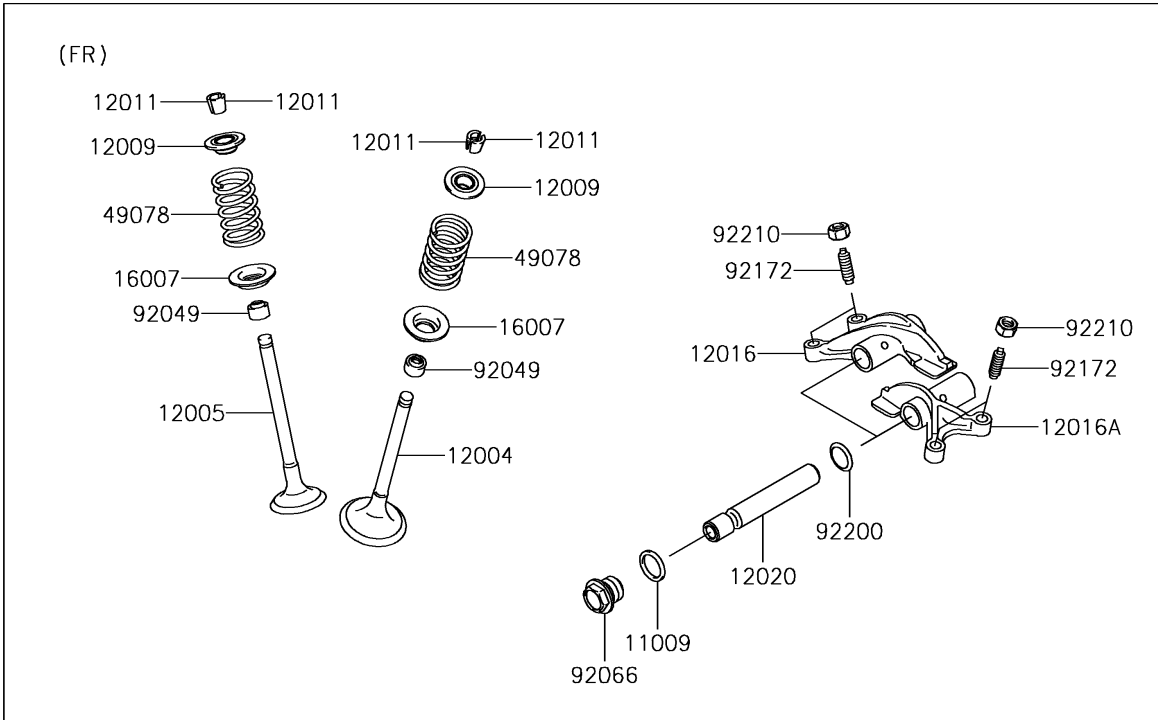

2015 BRUTE FORCE® 750 4x4i PARTS DIAGRAM

Valve(s)

E1210

2015 BRUTE FORCE® 750 4x4i PARTS LIST

Valve(s)

ITEM NAME	PART NUMBER	QUANTITY
GASKET,14X18X1.5 (Ref # 11009)	11009-1430	4
VALVE-INTAKE (Ref # 12004)	12004-0717	4
VALVE-EXHAUST (Ref # 12005)	12005-0047	4
RETAINER-VALVE SPRING (Ref # 12009)	12009-1056	8
COLLET (Ref # 12011)	12011-1051	16
ARM-ROCKER,EXHAUST (Ref # 12016)	12016-1128	2
ARM-ROCKER,INTAKE (Ref # 12016A)	12016-1129	2
SHAFT-ROCKER (Ref # 12020)	12020-0004	4
SEAT-SPRING (Ref # 16007)	16007-0703	8
SPRING-ENGINE VALVE (Ref # 49078)	49078-0014	8
SEAL-OIL,VSB58.558 (Ref # 92049)	92049-1218	8
PLUG,DRAIN (Ref # 92066)	92066-2196	4
SCREW,6MM (Ref # 92172)	92172-0737	8
WASHER,13X17X0.3 (Ref # 92200)	92200-0808	4
NUT,6MM (Ref # 92210)	92210-1490	8