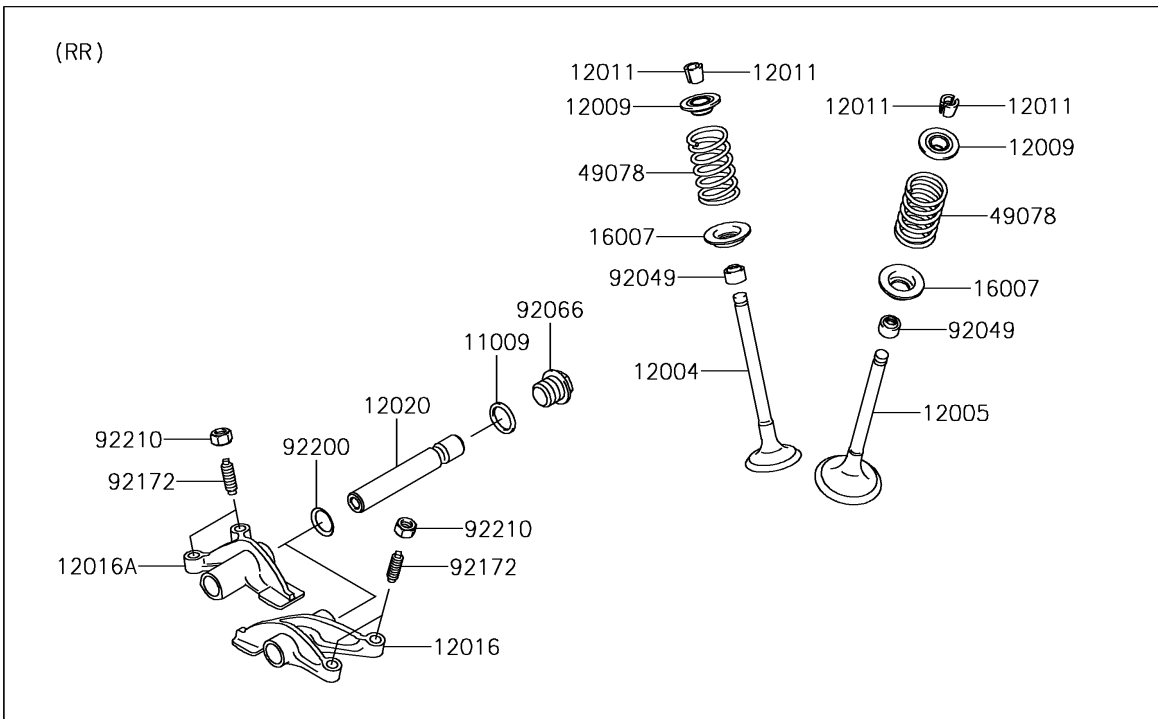

2015 BRUTE FORCE® 750 4x4i PARTS DIAGRAM

Valve(s)

E1210

2015 BRUTE FORCE® 750 4x4i PARTS LIST

Valve(s)

ITEM NAME	PART NUMBER	QUANTITY
GASKET,14X18X1.5 (Ref # 11009)	11009-1430	4
VALVE-INTAKE (Ref # 12004)	12004-0717	4
VALVE-EXHAUST (Ref # 12005)	12005-0047	4
RETAINER-VALVE SPRING (Ref # 12009)	12009-1056	8
COLLET (Ref # 12011)	12011-1051	16
ARM-ROCKER,EXHAUST (Ref # 12016)	12016-1128	2
ARM-ROCKER,INTAKE (Ref # 12016A)	12016-1129	2
SHAFT-ROCKER (Ref # 12020)	12020-0004	4
SEAT-SPRING (Ref # 16007)	16007-0703	8
SPRING-ENGINE VALVE (Ref # 49078)	49078-0014	8
SEAL-OIL,VSB58.558 (Ref # 92049)	92049-1218	8
PLUG,DRAIN (Ref # 92066)	92066-2196	4
SCREW,6MM (Ref # 92172)	92172-0737	8
WASHER,13X17X0.3 (Ref # 92200)	92200-0808	4
NUT,6MM (Ref # 92210)	92210-1490	8