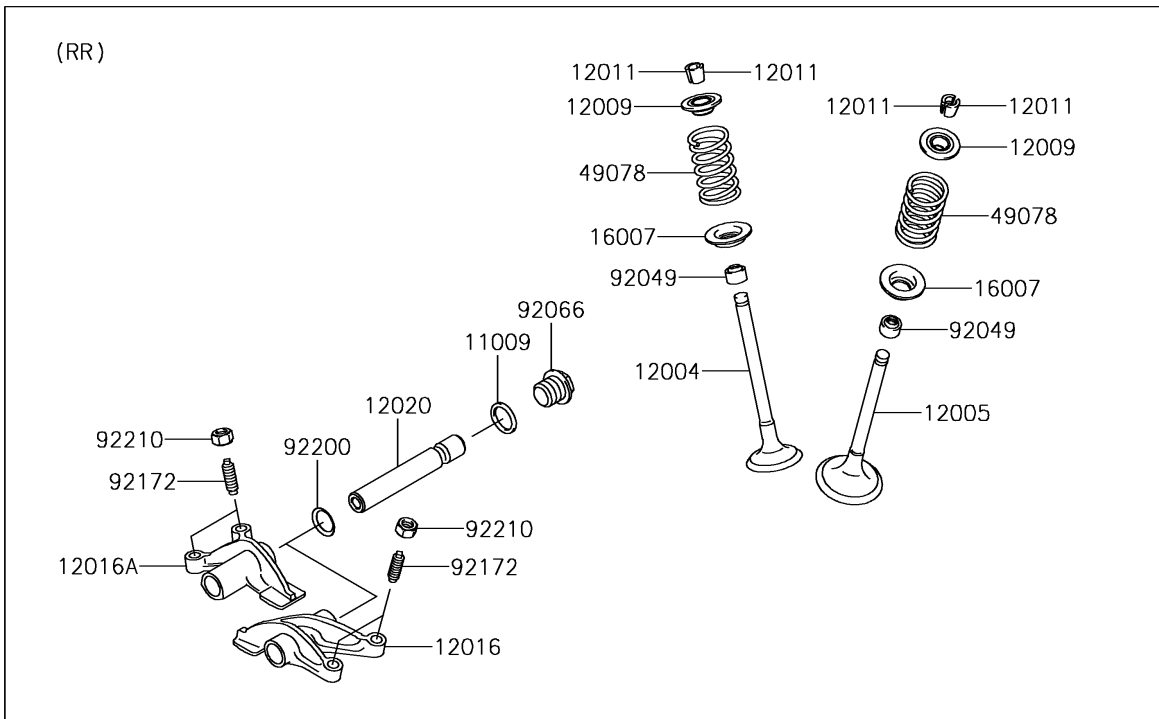

2018 BRUTE FORCE® 750 4x4i PARTS DIAGRAM

Valve(s)

E1210

2018 BRUTE FORCE® 750 4x4i PARTS LIST

Valve(s)

ITEM NAME	PART NUMBER	QUANTITY
GASKET,14X18X1.5 (Ref # 11009)	11009-1430	4
VALVE-INTAKE (Ref # 12004)	12004-0717	4
VALVE-EXHAUST (Ref # 12005)	12005-0047	4
RETAINER-VALVE SPRING (Ref # 12009)	12009-1056	8
COLLET (Ref # 12011)	12011-1051	16
ARM-ROCKER,EXHAUST (Ref # 12016)	12016-1128	2
ARM-ROCKER,INTAKE (Ref # 12016A)	12016-1129	2
SHAFT-ROCKER (Ref # 12020)	12020-0004	4
SEAT-SPRING (Ref # 16007)	16007-0703	8
SPRING-ENGINE VALVE (Ref # 49078)	49078-0014	8
SEAL-OIL,VSB58.558 (Ref # 92049)	92049-1218	8
PLUG,DRAIN (Ref # 92066)	92066-2196	4
SCREW,6MM (Ref # 92172)	92172-0737	8
WASHER,13X17X0.3 (Ref # 92200)	92200-0808	4
NUT,6MM (Ref # 92210)	92210-1490	8