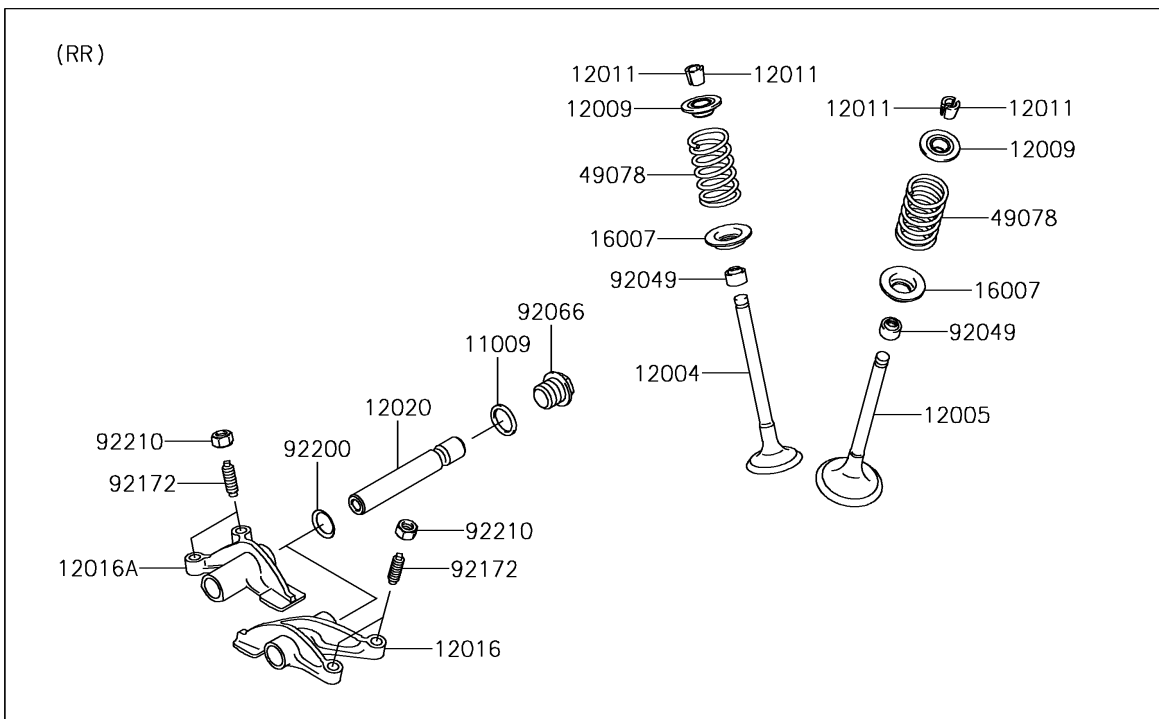

# 2018 BRUTE FORCE® 750 4x4i PARTS DIAGRAM

Valve(s)

E1210

## 2018 BRUTE FORCE® 750 4x4i PARTS LIST

Valve(s)

ITEM NAME	PART NUMBER	QUANTITY
GASKET,14X18X1.5 (Ref # 11009)	11009-1430	4
VALVE-INTAKE (Ref # 12004)	12004-0717	4
VALVE-EXHAUST (Ref # 12005)	12005-0047	4
RETAINER-VALVE SPRING (Ref # 12009)	12009-1056	8
COLLET (Ref # 12011)	12011-1051	16
ARM-ROCKER,EXHAUST (Ref # 12016)	12016-1128	2
ARM-ROCKER,INTAKE (Ref # 12016A)	12016-1129	2
SHAFT-ROCKER (Ref # 12020)	12020-0004	4
SEAT-SPRING (Ref # 16007)	16007-0703	8
SPRING-ENGINE VALVE (Ref # 49078)	49078-0014	8
SEAL-OIL,VSB58.558 (Ref # 92049)	92049-1218	8
PLUG,DRAIN (Ref # 92066)	92066-2196	4
SCREW,6MM (Ref # 92172)	92172-0737	8
WASHER,13X17X0.3 (Ref # 92200)	92200-0808	4
NUT,6MM (Ref # 92210)	92210-1490	8