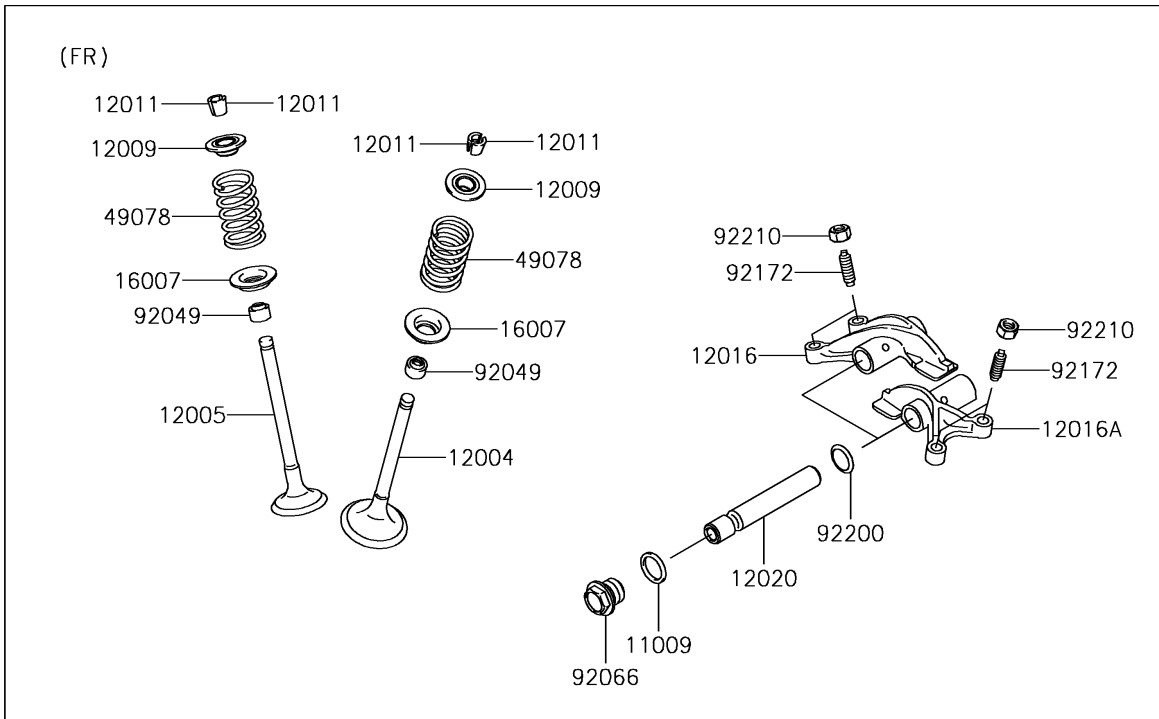

# 2018 BRUTE FORCE® 750 4x4i PARTS DIAGRAM

Valve(s)

E1210

## 2018 BRUTE FORCE® 750 4x4i PARTS LIST

Valve(s)

ITEM NAME	PART NUMBER	QUANTITY
GASKET,14X18X1.5 (Ref # 11009)	11009-1430	4
VALVE-INTAKE (Ref # 12004)	12004-0717	4
VALVE-EXHAUST (Ref # 12005)	12005-0047	4
RETAINER-VALVE SPRING (Ref # 12009)	12009-1056	8
COLLET (Ref # 12011)	12011-1051	16
ARM-ROCKER,EXHAUST (Ref # 12016)	12016-1128	2
ARM-ROCKER,INTAKE (Ref # 12016A)	12016-1129	2
SHAFT-ROCKER (Ref # 12020)	12020-0004	4
SEAT-SPRING (Ref # 16007)	16007-0703	8
SPRING-ENGINE VALVE (Ref # 49078)	49078-0014	8
SEAL-OIL,VSB58.558 (Ref # 92049)	92049-1218	8
PLUG,DRAIN (Ref # 92066)	92066-2196	4
SCREW,6MM (Ref # 92172)	92172-0737	8
WASHER,13X17X0.3 (Ref # 92200)	92200-0808	4
NUT,6MM (Ref # 92210)	92210-1490	8