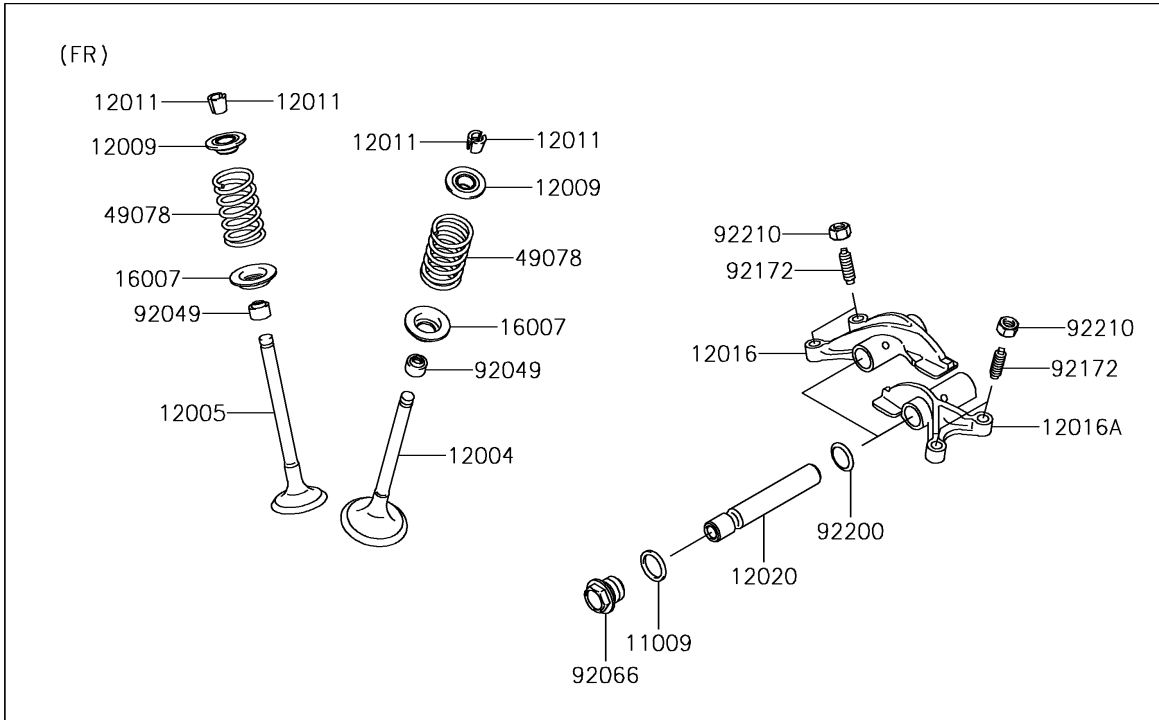

2018 BRUTE FORCE® 750 4x4i PARTS DIAGRAM

Valve(s)

E1210

2018 BRUTE FORCE® 750 4x4i PARTS LIST

Valve(s)

ITEM NAME	PART NUMBER	QUANTITY
GASKET,14X18X1.5 (Ref # 11009)	11009-1430	4
VALVE-INTAKE (Ref # 12004)	12004-0717	4
VALVE-EXHAUST (Ref # 12005)	12005-0047	4
RETAINER-VALVE SPRING (Ref # 12009)	12009-1056	8
COLLET (Ref # 12011)	12011-1051	16
ARM-ROCKER,EXHAUST (Ref # 12016)	12016-1128	2
ARM-ROCKER,INTAKE (Ref # 12016A)	12016-1129	2
SHAFT-ROCKER (Ref # 12020)	12020-0004	4
SEAT-SPRING (Ref # 16007)	16007-0703	8
SPRING-ENGINE VALVE (Ref # 49078)	49078-0014	8
SEAL-OIL,VSB58.558 (Ref # 92049)	92049-1218	8
PLUG,DRAIN (Ref # 92066)	92066-2196	4
SCREW,6MM (Ref # 92172)	92172-0737	8
WASHER,13X17X0.3 (Ref # 92200)	92200-0808	4
NUT,6MM (Ref # 92210)	92210-1490	8