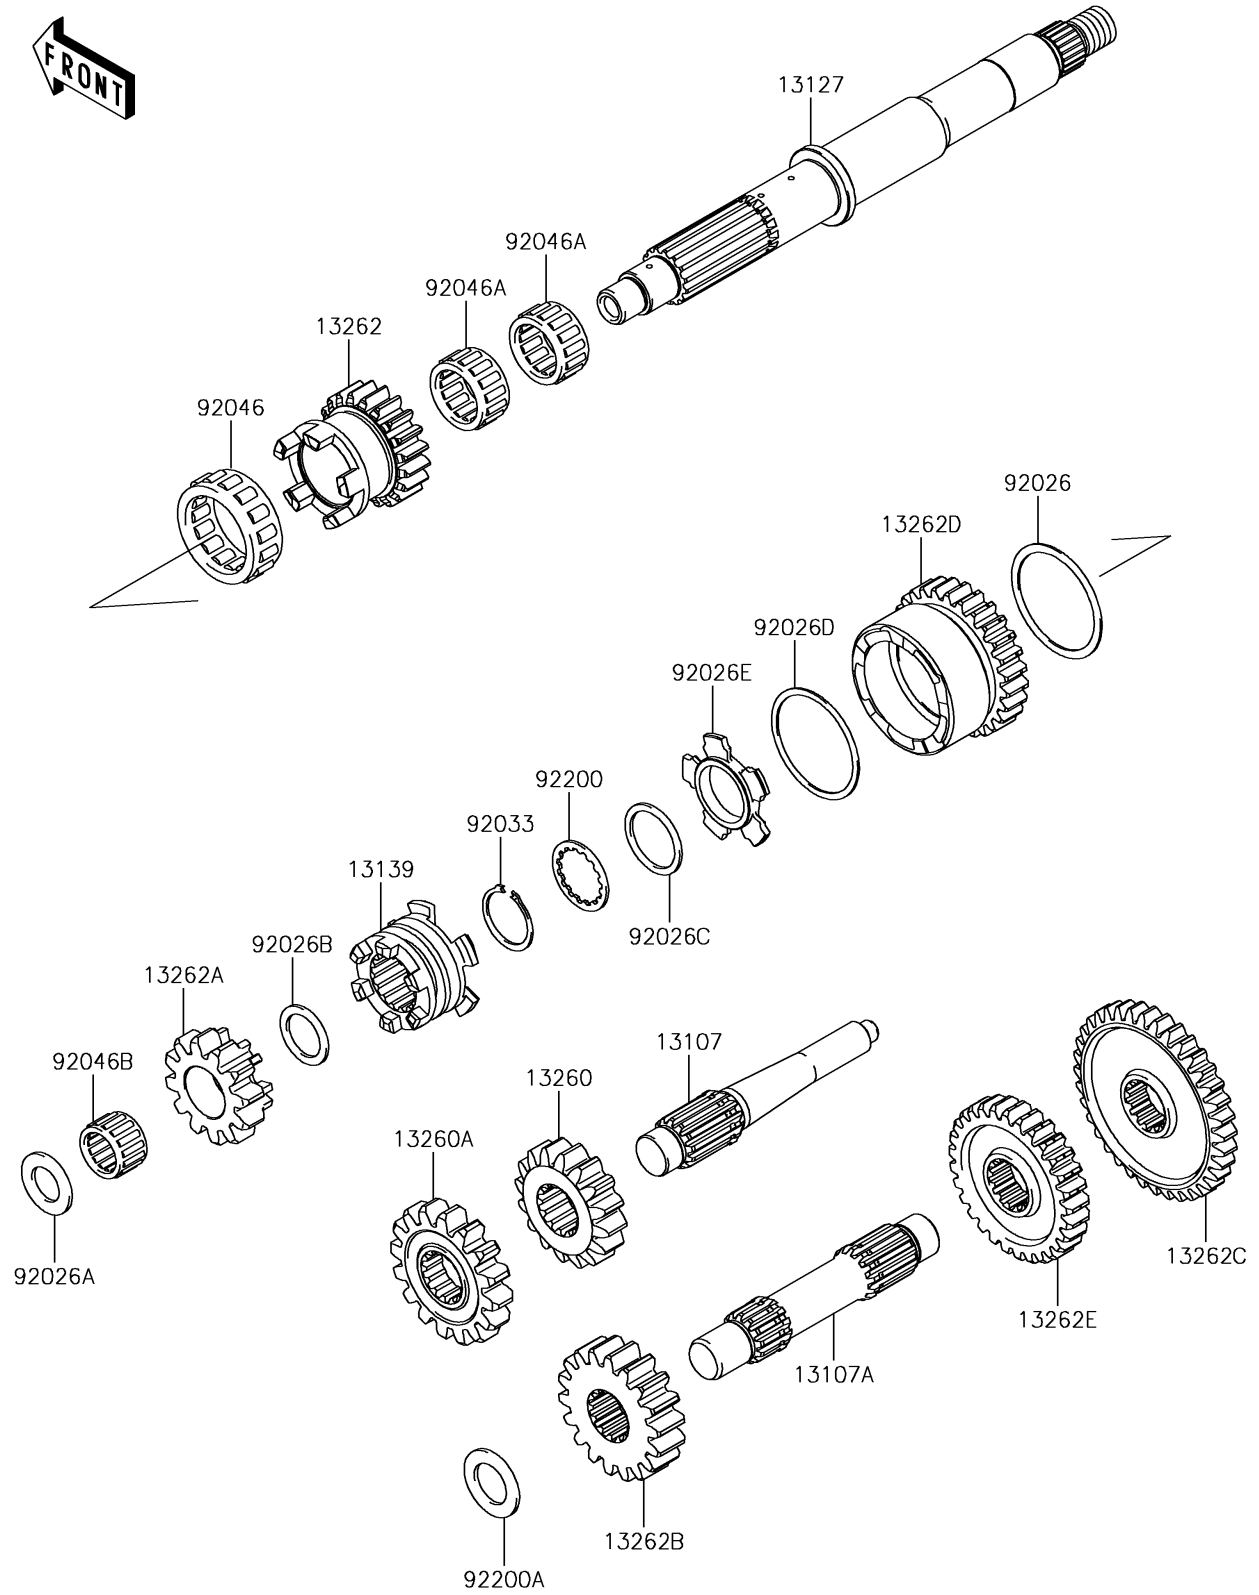

2018 BRUTE FORCE® 750 4x4i PARTS DIAGRAM

Transmission

E1361

2018 BRUTE FORCE® 750 4x4i PARTS LIST

Transmission

ITEM NAME	PART NUMBER	QUANTITY
SHAFT,REVERSE,IDLE (Ref # 13107)	13107-0754	1
SHAFT,COUNTER (Ref # 13107A)	13107-0755	1
SHAFT-TRANSMISSION INPUT (Ref # 13127)	13127-0053	1
SHIFTER (Ref # 13139)	13139-0626	1
GEAR,OUTPUT REVERSE,16T (Ref # 13260)	13260-1872	1
GEAR,DRIVEN REVERSE,16T (Ref # 13260A)	13260-1873	1
GEAR,INPUT LOW,20T (Ref # 13262)	13262-0234	1
GEAR,INPUT REVERSE,12T (Ref # 13262A)	13262-0235	1
GEAR,OUTPUT DRIVE,18T (Ref # 13262B)	13262-0432	1
GEAR,DRIVEN LOW,36T (Ref # 13262C)	13262-0794	1
GEAR,INPUT HI,27T (Ref # 13262D)	13262-0837	1
GEAR,DRIVEN HI,29T (Ref # 13262E)	13262-0838	1
SPACER,48.2X56X1.0 (Ref # 92026)	92026-0163	1
SPACER,17.3X30X2.0 (Ref # 92026A)	92026-1415	1
SPACER,21.2X29X1.6 (Ref # 92026B)	92026-1568	1
SPACER,28.2X34.5X1.6 (Ref # 92026C)	92026-1587	1
SPACER,48.2X54.3X1.0 (Ref # 92026D)	92026-1599	1
SPACER,HI&LOW (Ref # 92026E)	92026-1600	1
RING-SNAP,25.9X30.6X1.2 (Ref # 92033)	92033-1037	1
BEARING-NEEDLE,HIGH GEAR (Ref # 92046)	92046-1276	1
BEARING-NEEDLE,FWF-283317 (Ref # 92046A)	92046-1278	2
BEARING-NEEDLE,REVERSE GEAR (Ref # 92046B)	92046-1279	1
WASHER,28.5X34.0X1.5 (Ref # 92200)	92200-1240	1
WASHER,20.3X33X2.0 (Ref # 92200A)	92200-1351	1