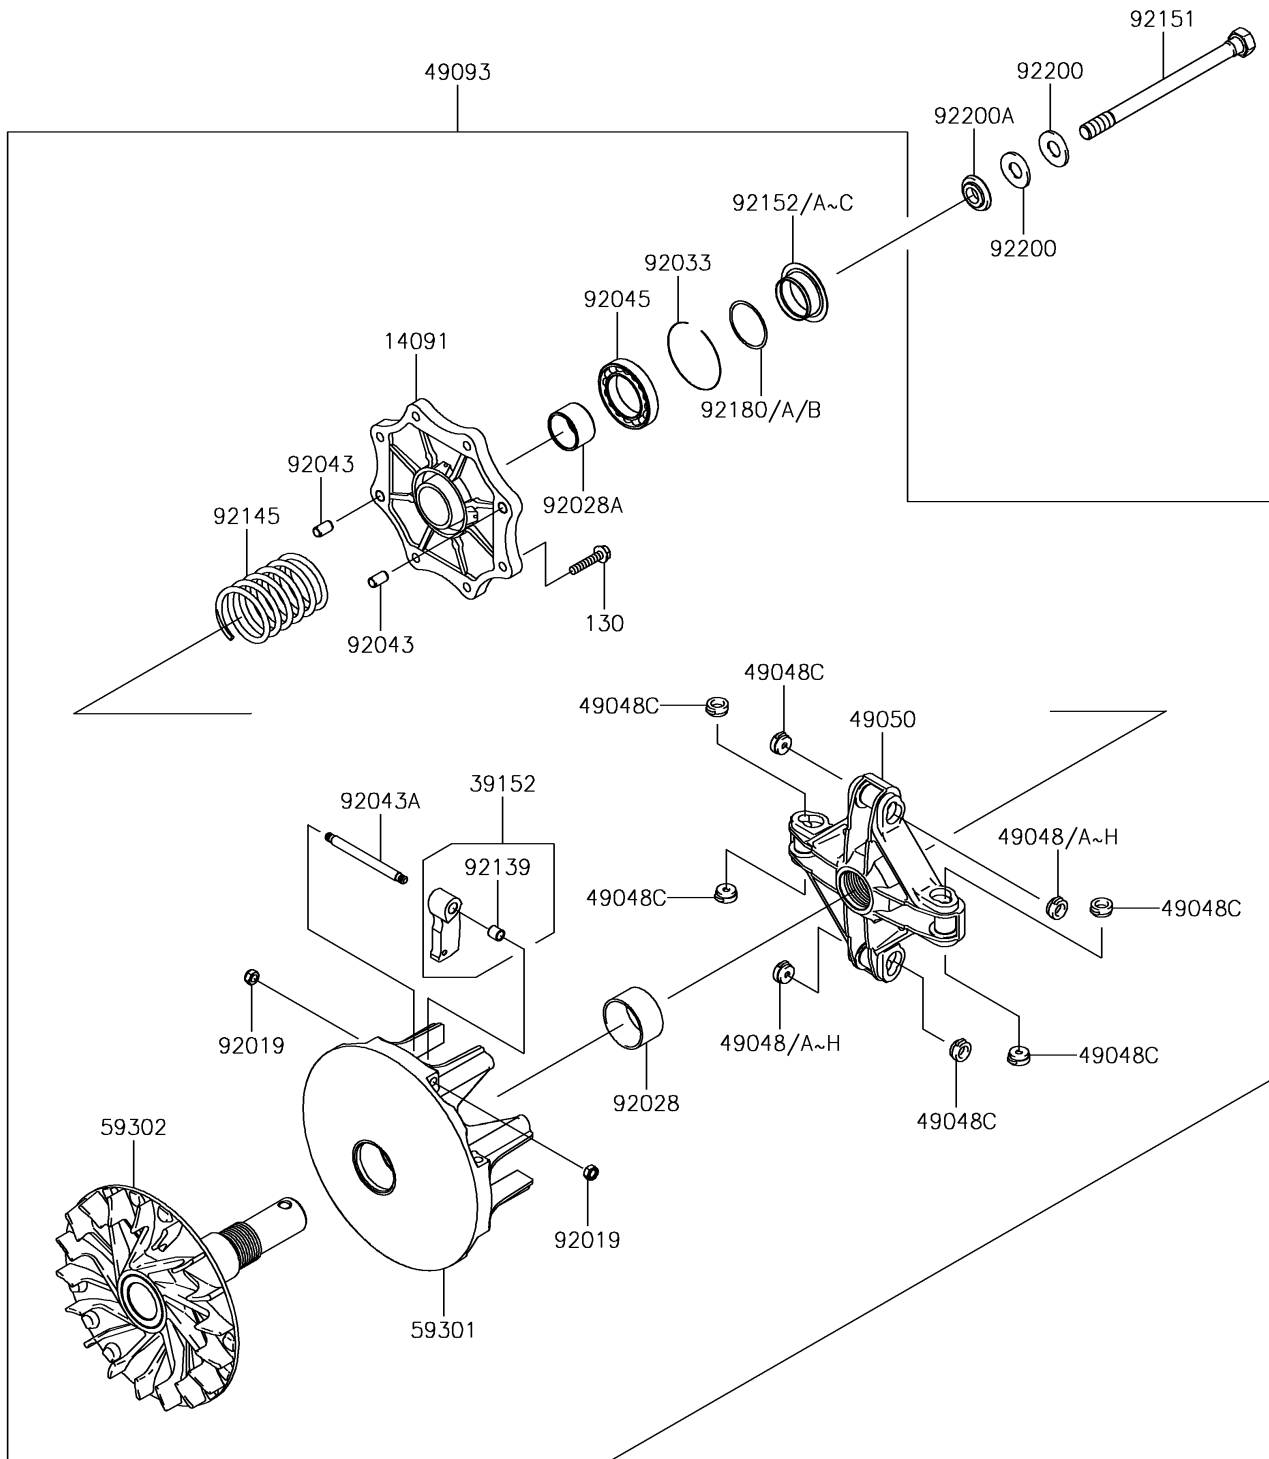

2015 BRUTE FORCE® 750 4x4i PARTS DIAGRAM

Drive Converter

E1391

2015 BRUTE FORCE® 750 4x4i PARTS LIST

Drive Converter

ITEM NAME	PART NUMBER	QUANTITY
BOLT-FLANGED,6X30 (Ref # 130)	130CA0630	8
COVER (Ref # 14091)	14091-1804	1
WEIGHT-RAMP (Ref # 39152)	39152-0034	4
SHOE,T=7.2 (Ref # 49048)	49048-1087	AR
SHOE,T=7.3 (Ref # 49048A)	49048-1088	AR
SHOE,T=7.4 (Ref # 49048B)	49048-1089	AR
SHOE,T=7.5 (Ref # 49048C)	49048-1090	8
SHOE,T=7.6 (Ref # 49048D)	49048-1091	AR
SHOE,T=7.7 (Ref # 49048E)	49048-1092	AR
SHOE,T=7.8 (Ref # 49048F)	49048-1093	AR
SHOE,T=7.9 (Ref # 49048G)	49048-1094	AR
SHOE,T=8.0 (Ref # 49048H)	49048-1095	AR
SPIDER (Ref # 49050)	49050-0010	1
CONVERTER-ASSY-DRIVE (Ref # 49093)	49093-0040	1
SHEAVE-MOVABLE (Ref # 59301)	59301-0007	1
SHEAVE-COMP,FIXED (Ref # 59302)	59302-0078	1
NUT,LOCK,6MM (Ref # 92019)	92019-008	8
BUSHING (Ref # 92028)	92028-1975	1
BUSHING (Ref # 92028A)	92028-1980	1
RING-SNAP (Ref # 92033)	92033-0063	1
PIN,6.2X8X14 (Ref # 92043)	92043-1263	2
PIN (Ref # 92043A)	92043-1688	4
BEARING-BALL,6907DDG8C4 S6NS (Ref # 92045)	92045-1453	1
BUSHING (Ref # 92139)	92139-0215	4
SPRING (Ref # 92145)	92145-0794	1
BOLT,12X165 (Ref # 92151)	92151-1393	1
COLLAR,T=1.6 (Ref # 92152)	92152-1436	AR
COLLAR,T=3.0 (Ref # 92152A)	92152-1437	AR
COLLAR,T=2.3 (Ref # 92152B)	92152-1438	AR

2015 BRUTE FORCE® 750 4x4i PARTS LIST

Drive Converter

ITEM NAME	PART NUMBER	QUANTITY
COLLAR,T=3.7 (Ref # 92152C)	92152-1440	AR
SHIM,35X40X0.10 (Ref # 92180)	92180-1378	AR
SHIM,35X40X0.20 (Ref # 92180A)	92180-1379	AR
SHIM,35X40X0.30 (Ref # 92180B)	92180-1380	AR
WASHER,SPRING (Ref # 92200)	92200-1504	2
WASHER (Ref # 92200A)	92200-1634	1