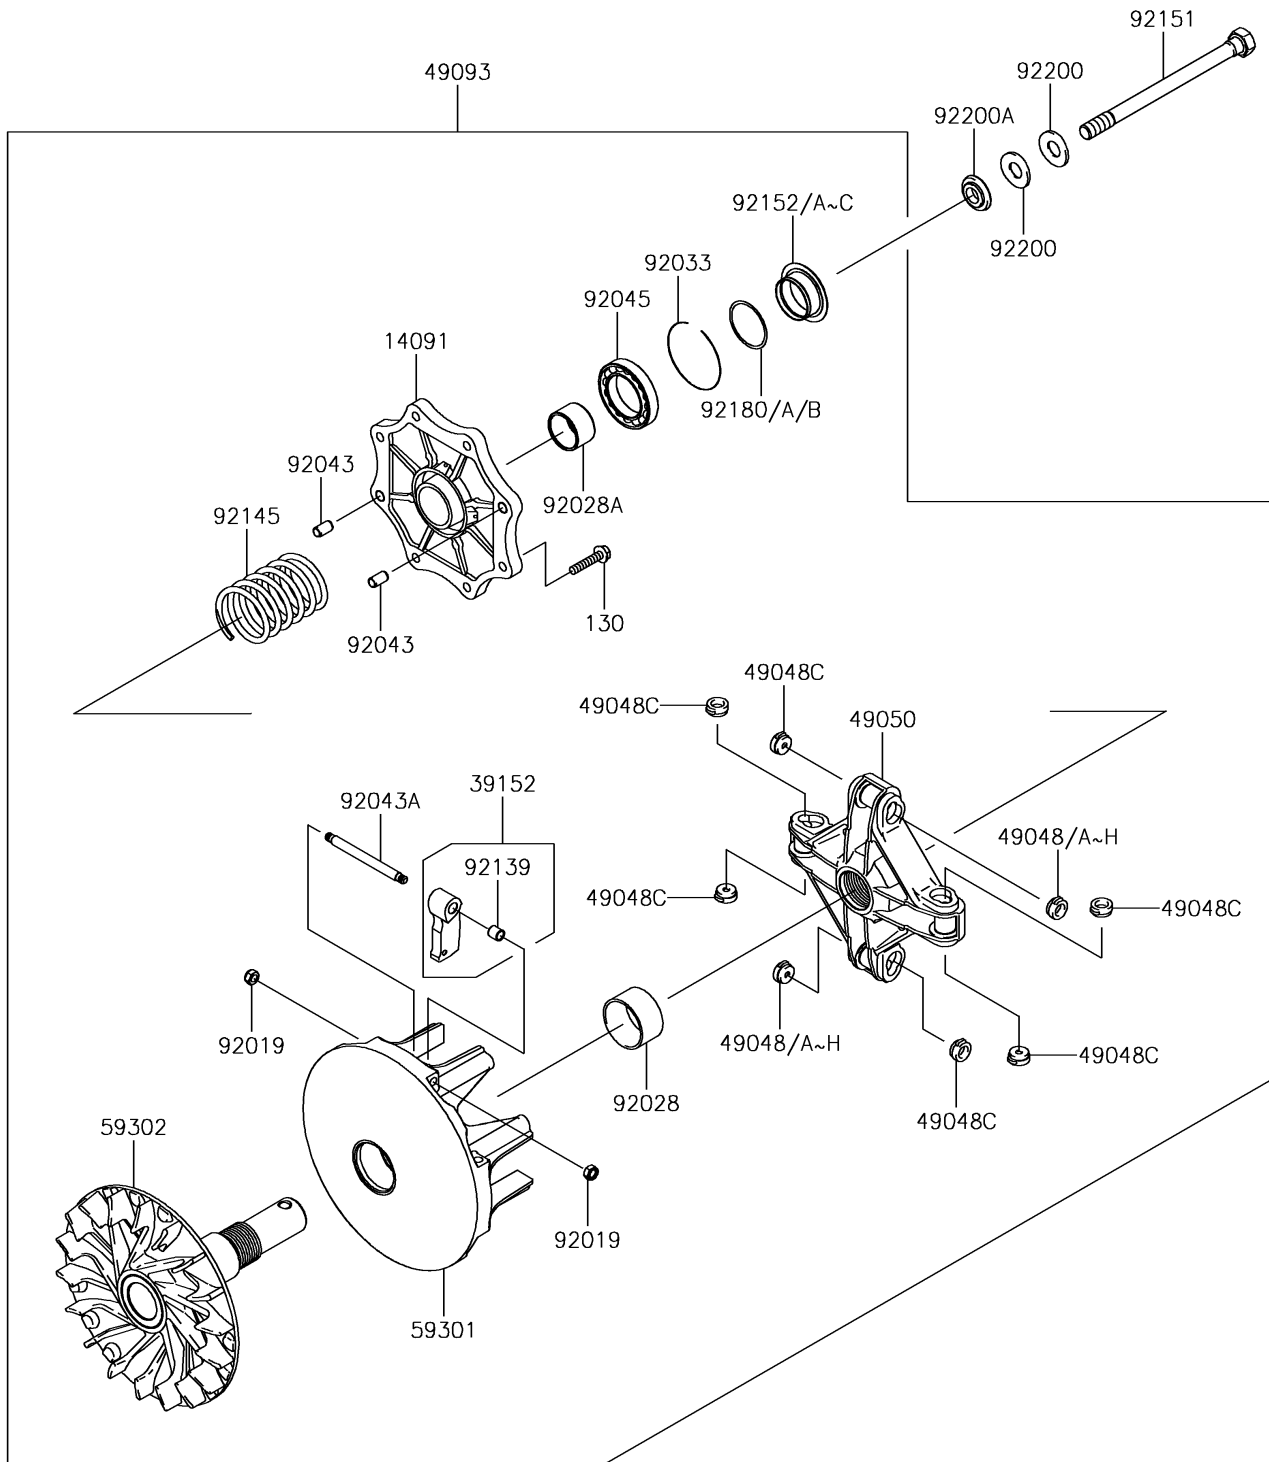

2018 BRUTE FORCE® 750 4x4i PARTS DIAGRAM

Drive Converter

E1391

2018 BRUTE FORCE® 750 4x4i PARTS LIST

Drive Converter

ITEM NAME	PART NUMBER	QUANTITY
BOLT-FLANGED,6X30 (Ref # 130)	130CA0630	8
COVER (Ref # 14091)	14091-1804	1
WEIGHT-RAMP (Ref # 39152)	39152-0034	4
SHOE,T=7.2 (Ref # 49048)	49048-1087	AR
SHOE,T=7.3 (Ref # 49048A)	49048-1088	AR
SHOE,T=7.4 (Ref # 49048B)	49048-1089	AR
SHOE,T=7.5 (Ref # 49048C)	49048-1090	8
SHOE,T=7.6 (Ref # 49048D)	49048-1091	AR
SHOE,T=7.7 (Ref # 49048E)	49048-1092	AR
SHOE,T=7.8 (Ref # 49048F)	49048-1093	AR
SHOE,T=7.9 (Ref # 49048G)	49048-1094	AR
SHOE,T=8.0 (Ref # 49048H)	49048-1095	AR
SPIDER (Ref # 49050)	49050-0010	1
CONVERTER-ASSY-DRIVE (Ref # 49093)	49093-0040	1
SHEAVE-MOVABLE (Ref # 59301)	59301-0007	1
SHEAVE-COMP,FIXED (Ref # 59302)	59302-0078	1
NUT,LOCK,6MM (Ref # 92019)	92019-008	8
BUSHING (Ref # 92028)	92028-1975	1
BUSHING (Ref # 92028A)	92028-1980	1
RING-SNAP (Ref # 92033)	92033-0063	1
PIN,6.2X8X14 (Ref # 92043)	92043-1263	2
PIN (Ref # 92043A)	92043-1688	4
BEARING-BALL,6907DDG8C4 S6NS (Ref # 92045)	92045-1453	1
BUSHING (Ref # 92139)	92139-0215	4
SPRING (Ref # 92145)	92145-0794	1
BOLT,12X165 (Ref # 92151)	92151-1393	1
COLLAR,T=1.6 (Ref # 92152)	92152-1436	AR
COLLAR,T=3.0 (Ref # 92152A)	92152-1437	AR
COLLAR,T=2.3 (Ref # 92152B)	92152-1438	AR

2018 BRUTE FORCE® 750 4x4i PARTS LIST

Drive Converter

ITEM NAME	PART NUMBER	QUANTITY
COLLAR,T=3.7 (Ref # 92152C)	92152-1440	AR
SHIM,35X40X0.10 (Ref # 92180)	92180-1378	AR
SHIM,35X40X0.20 (Ref # 92180A)	92180-1379	AR
SHIM,35X40X0.30 (Ref # 92180B)	92180-1380	AR
WASHER,SPRING (Ref # 92200)	92200-1504	2
WASHER (Ref # 92200A)	92200-1634	1