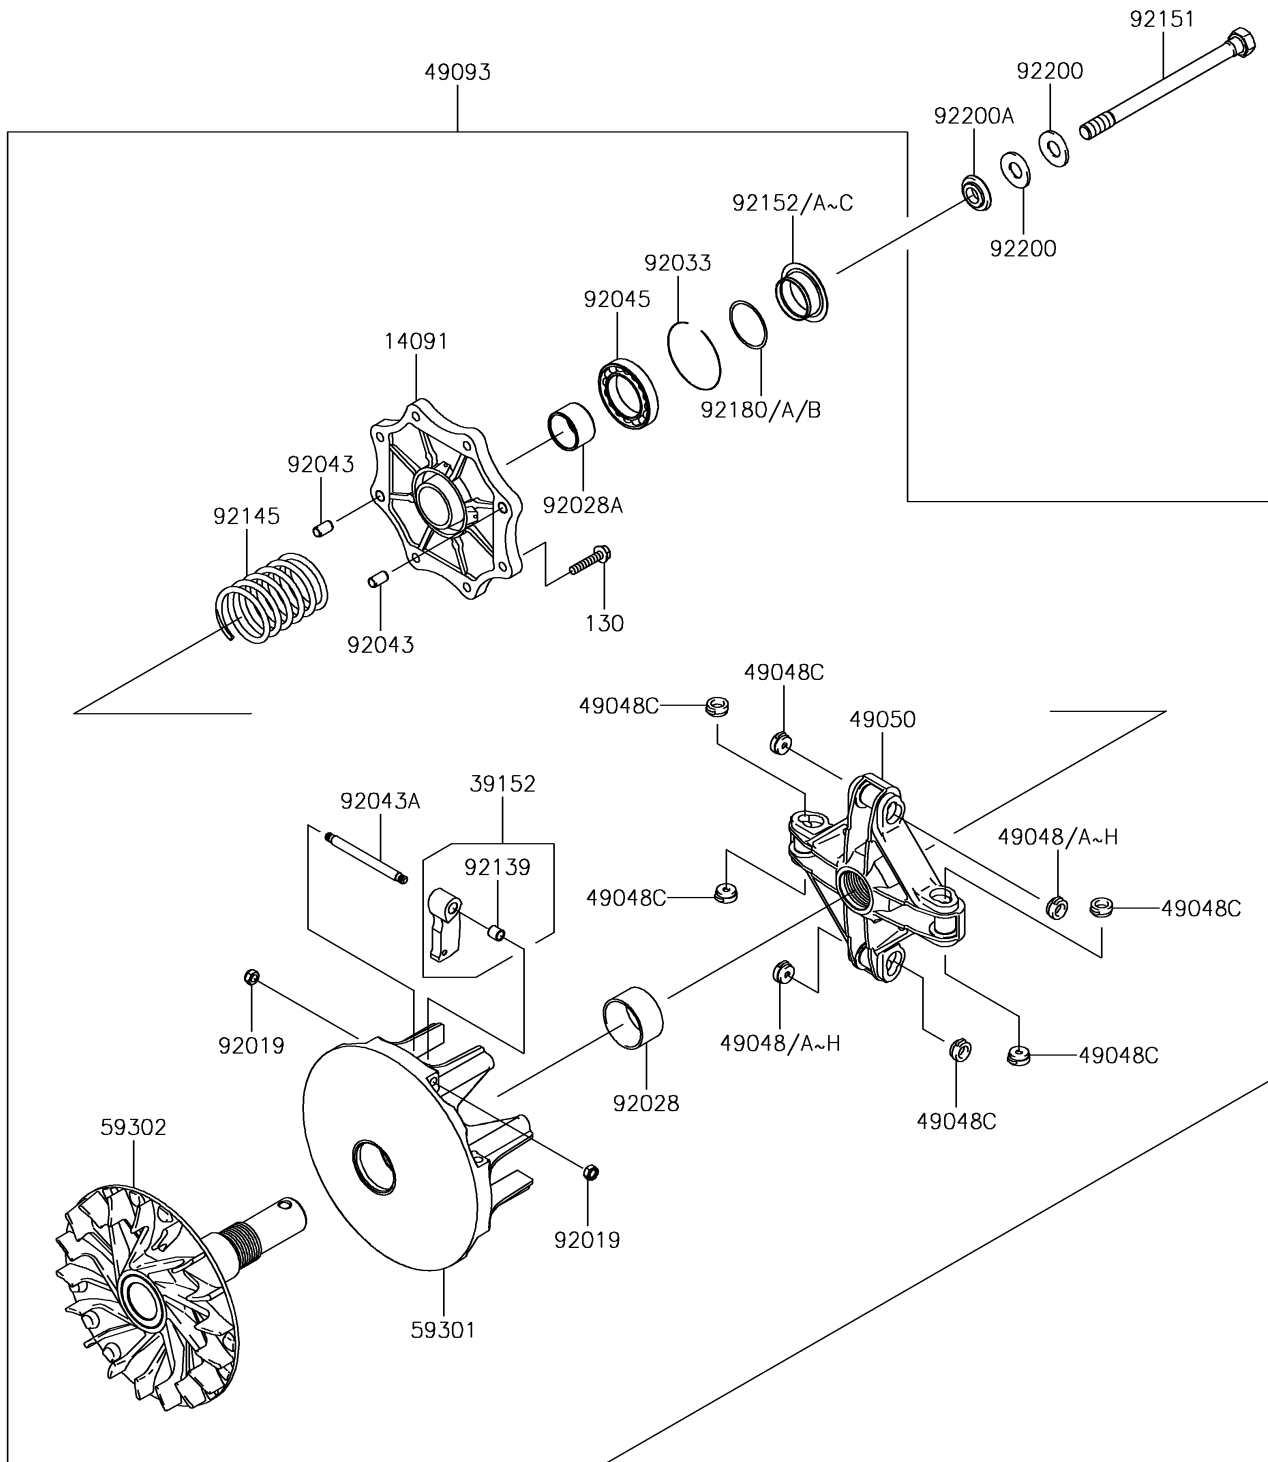

2018 BRUTE FORCE® 750 4x4i PARTS DIAGRAM

Drive Converter

E1391

2018 BRUTE FORCE® 750 4x4i PARTS LIST

Drive Converter

ITEM NAME	PART NUMBER	QUANTITY
BOLT-FLANGED,6X30 (Ref # 130)	130CA0630	8
COVER (Ref # 14091)	14091-1804	1
WEIGHT-RAMP (Ref # 39152)	39152-0034	4
SHOE,T=7.2 (Ref # 49048)	49048-1087	AR
SHOE,T=7.3 (Ref # 49048A)	49048-1088	AR
SHOE,T=7.4 (Ref # 49048B)	49048-1089	AR
SHOE,T=7.5 (Ref # 49048C)	49048-1090	8
SHOE,T=7.6 (Ref # 49048D)	49048-1091	AR
SHOE,T=7.7 (Ref # 49048E)	49048-1092	AR
SHOE,T=7.8 (Ref # 49048F)	49048-1093	AR
SHOE,T=7.9 (Ref # 49048G)	49048-1094	AR
SHOE,T=8.0 (Ref # 49048H)	49048-1095	AR
SPIDER (Ref # 49050)	49050-0010	1
CONVERTER-ASSY-DRIVE (Ref # 49093)	49093-0040	1
SHEAVE-MOVABLE (Ref # 59301)	59301-0007	1
SHEAVE-COMP,FIXED (Ref # 59302)	59302-0078	1
NUT,LOCK,6MM (Ref # 92019)	92019-008	8
BUSHING (Ref # 92028)	92028-1975	1
BUSHING (Ref # 92028A)	92028-1980	1
RING-SNAP (Ref # 92033)	92033-0063	1
PIN,6.2X8X14 (Ref # 92043)	92043-1263	2
PIN (Ref # 92043A)	92043-1688	4
BEARING-BALL,6907DDG8C4 S6NS (Ref # 92045)	92045-1453	1
BUSHING (Ref # 92139)	92139-0215	4
SPRING (Ref # 92145)	92145-0794	1
BOLT,12X165 (Ref # 92151)	92151-1393	1
COLLAR,T=1.6 (Ref # 92152)	92152-1436	AR
COLLAR,T=3.0 (Ref # 92152A)	92152-1437	AR
COLLAR,T=2.3 (Ref # 92152B)	92152-1438	AR

2018 BRUTE FORCE® 750 4x4i PARTS LIST

Drive Converter

ITEM NAME	PART NUMBER	QUANTITY
COLLAR,T=3.7 (Ref # 92152C)	92152-1440	AR
SHIM,35X40X0.10 (Ref # 92180)	92180-1378	AR
SHIM,35X40X0.20 (Ref # 92180A)	92180-1379	AR
SHIM,35X40X0.30 (Ref # 92180B)	92180-1380	AR
WASHER,SPRING (Ref # 92200)	92200-1504	2
WASHER (Ref # 92200A)	92200-1634	1