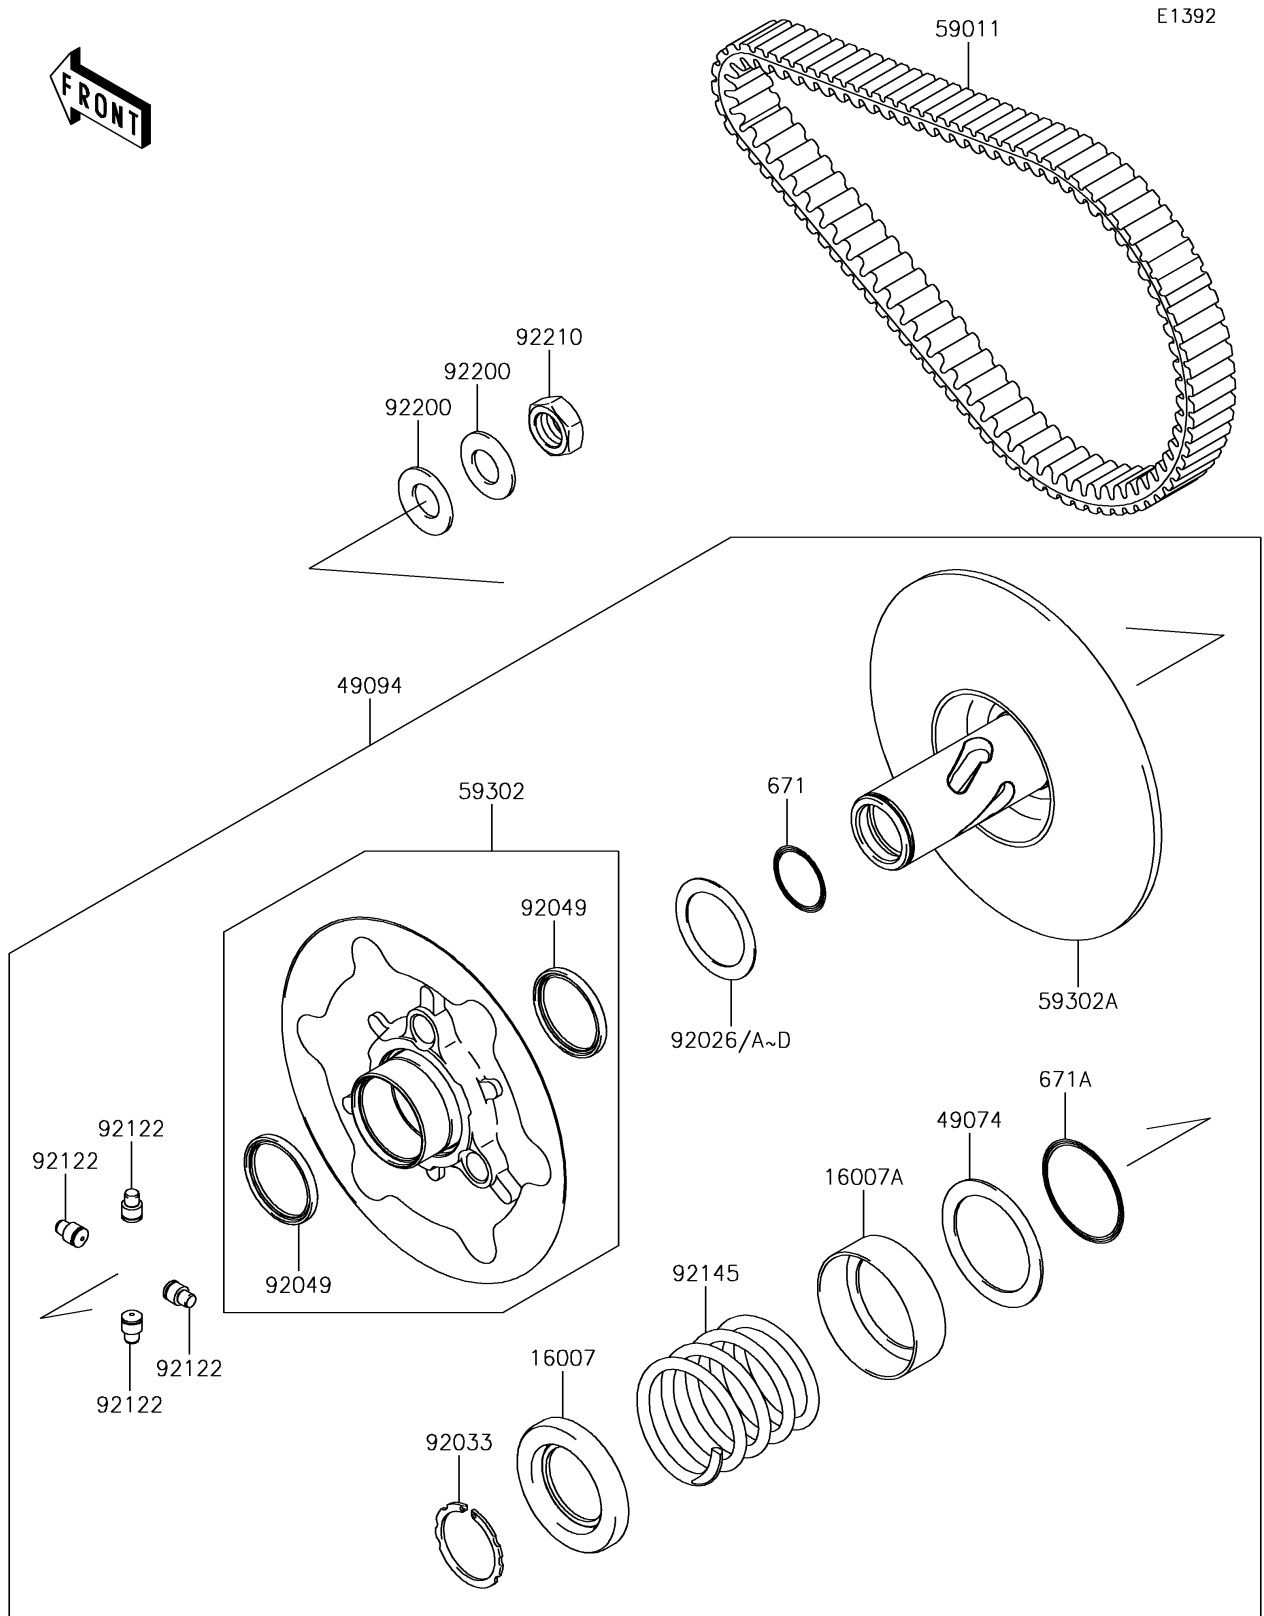

2018 BRUTE FORCE® 750 4x4i PARTS DIAGRAM

Driven Converter/Drive Belt

2018 BRUTE FORCE® 750 4x4i PARTS LIST

Driven Converter/Drive Belt

ITEM NAME	PART NUMBER	QUANTITY
SEAT-SPRING (Ref # 16007)	16007-1203	1
SEAT-SPRING,SHEAVE MOVABLE (Ref # 16007A)	16007-1221	1
PLATE-THRUST (Ref # 49074)	49074-1055	1
CONVERTER-ASSY-DRIVEN (Ref # 49094)	49094-0051	1
BELT,CVT (Ref # 59011)	59011-0019	1
SHEAVE-COMP,MOVABLE (Ref # 59302)	59302-0039	1
SHEAVE-COMP,FIXED (Ref # 59302A)	59302-0077	1
O RING (Ref # 671)	671D2530	1
O RING (Ref # 671A)	671D2550	1
SPACER,T=0.30 (Ref # 92026)	92026-0034	AR
SPACER,T=1.00 (Ref # 92026A)	92026-1565	AR
SPACER,T=0.60 (Ref # 92026B)	92026-1569	AR
SPACER,T=1.40 (Ref # 92026C)	92026-1570	AR
SPACER,T=0.80 (Ref # 92026D)	92026-1617	AR
RING-SNAP (Ref # 92033)	92033-1317	1
SEAL-OIL (Ref # 92049)	92049-1528	2
ROLLER (Ref # 92122)	92122-1209	4
SPRING,PURPLE (Ref # 92145)	92145-1499	1
WASHER (Ref # 92200)	92200-1505	2
NUT,18MM (Ref # 92210)	92210-1367	1