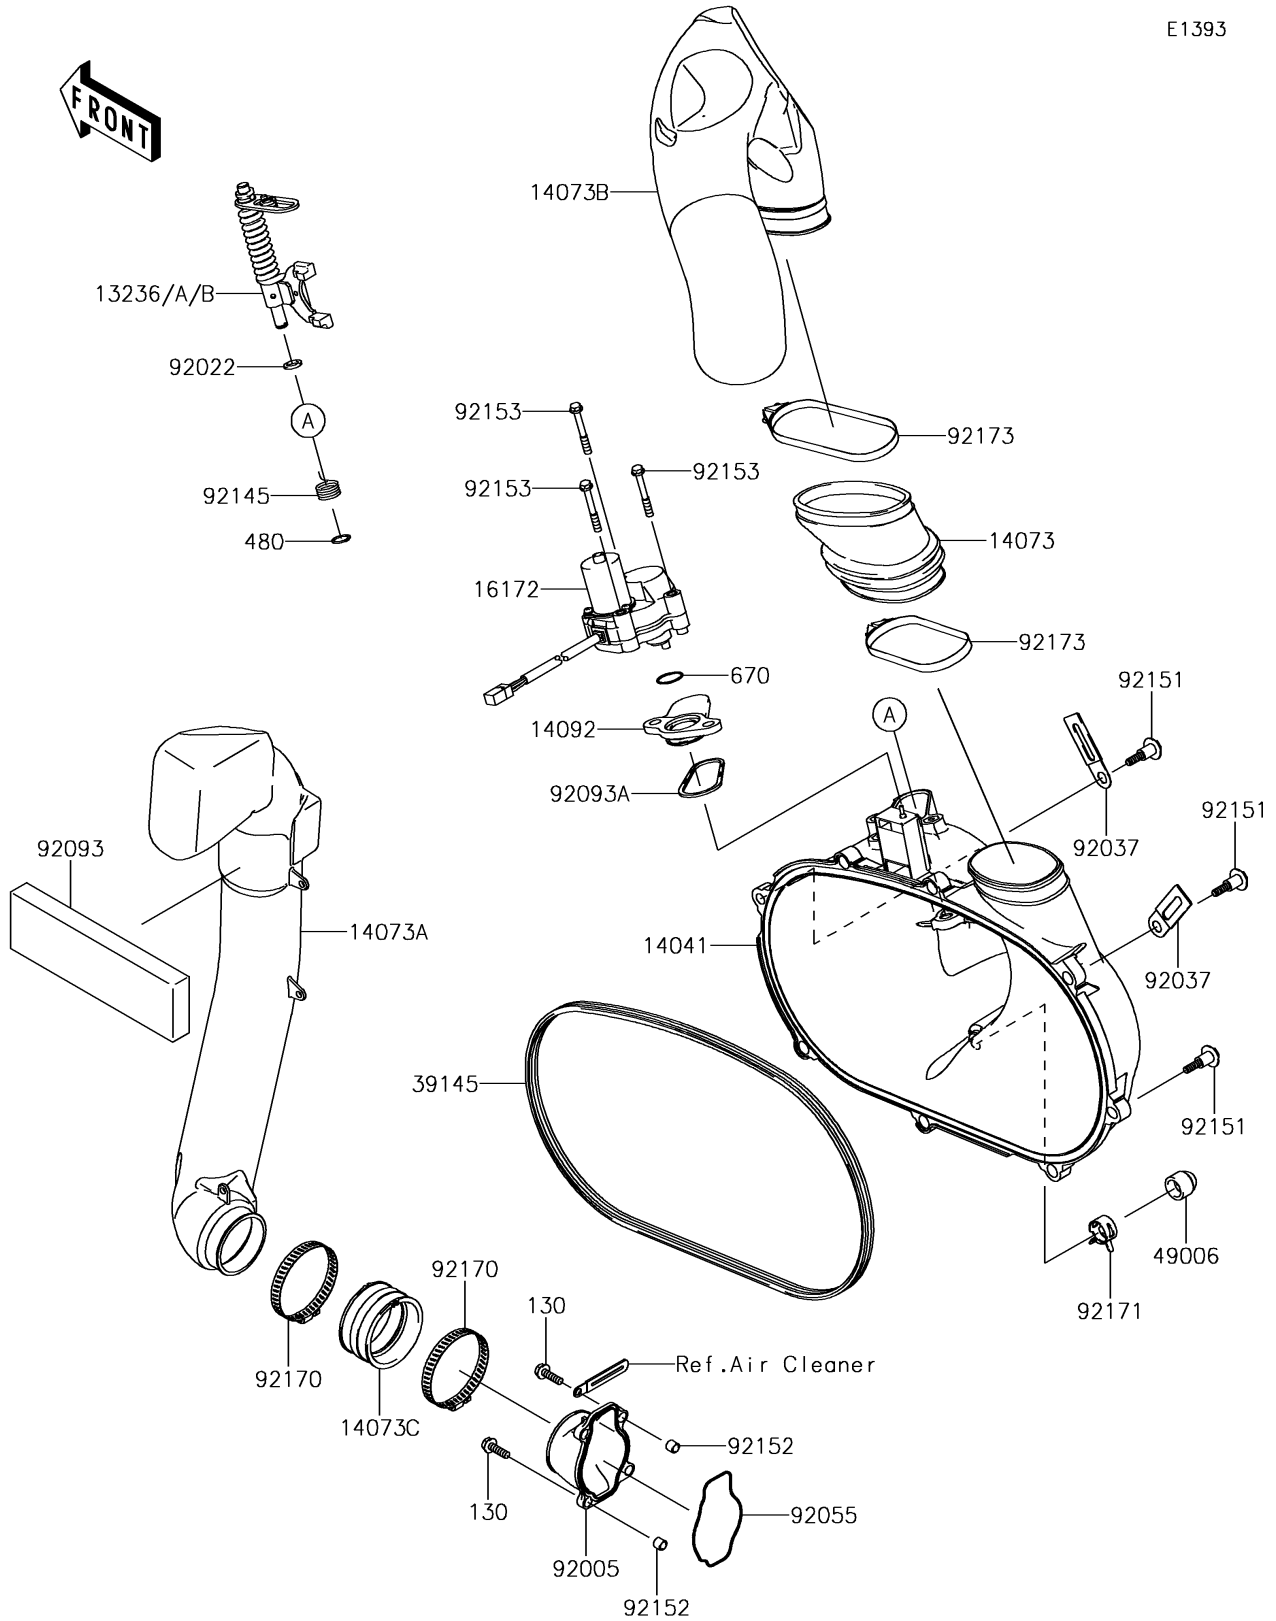

2015 BRUTE FORCE® 750 4x4i PARTS DIAGRAM

Converter Cover

E1393

2015 BRUTE FORCE® 750 4x4i PARTS LIST

Converter Cover

ITEM NAME	PART NUMBER	QUANTITY
BOLT-FLANGED,6X20 (Ref # 130)	130CA0620	4
LEVER-COMP,YELLOW (Ref # 13236)	13236-0046	AR
LEVER-COMP,GREEN (Ref # 13236A)	13236-0047	AR
LEVER-COMP,PAINT LESS (Ref # 13236B)	13236-0048	1
COVER-COMP (Ref # 14041)	14041-0556	1
DUCT,EXHAUST JOINT (Ref # 14073)	14073-0028	1
DUCT,INTAKE (Ref # 14073A)	14073-0298	1
DUCT,EXHAUST (Ref # 14073B)	14073-0734	1
DUCT,JOINT (Ref # 14073C)	14073-1775	1
COVER (Ref # 14092)	14092-0780	1
ACTUATOR (Ref # 16172)	16172-0018	1
TRIM-SEAL (Ref # 39145)	39145-0702	1
CIRCLIP-TYPE-C,10MM (Ref # 480)	480J1000	1
BOOT,DRAIN (Ref # 49006)	49006-0560	1
O RING (Ref # 670)	670D3022	1
FITTING (Ref # 92005)	92005-0718	1
WASHER,10.2X16X1 (Ref # 92022)	92022-1829	1
CLAMP (Ref # 92037)	92037-1780	2
RING-O (Ref # 92055)	92055-1630	1
SEAL (Ref # 92093)	92093-0581	1
SEAL (Ref # 92093A)	92093-1548	1
SPRING (Ref # 92145)	92145-1567	1
BOLT,FLANGED,6X30 (Ref # 92151)	92151-1686	8
COLLAR (Ref # 92152)	92152-1332	4
BOLT,6X47 (Ref # 92153)	92153-0678	3
CLAMP (Ref # 92170)	92170-1764	2
CLAMP (Ref # 92171)	92171-0329	1
CLAMP (Ref # 92173)	92173-0260	2