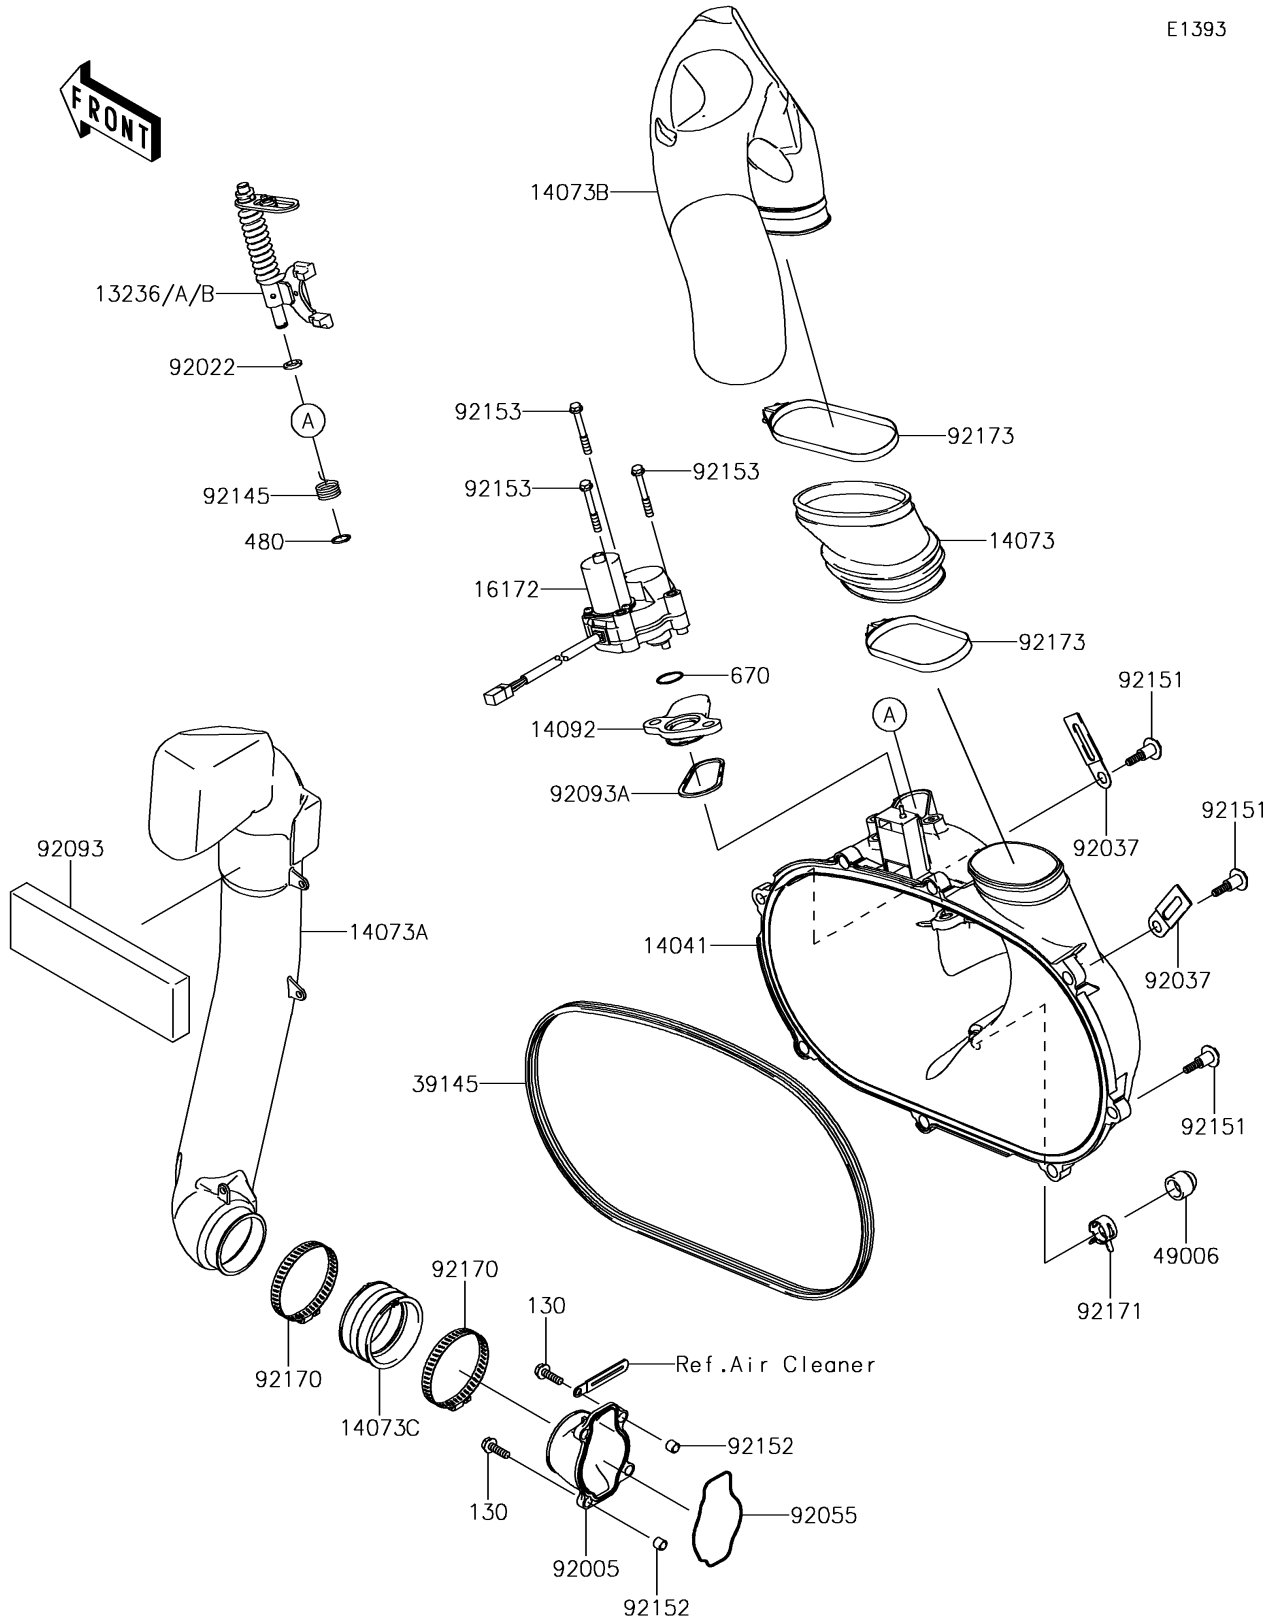

2018 BRUTE FORCE® 750 4x4i PARTS DIAGRAM

Converter Cover

E1393

2018 BRUTE FORCE® 750 4x4i PARTS LIST

Converter Cover

ITEM NAME	PART NUMBER	QUANTITY
BOLT-FLANGED,6X20 (Ref # 130)	130CA0620	4
LEVER-COMP,YELLOW (Ref # 13236)	13236-0046	AR
LEVER-COMP,GREEN (Ref # 13236A)	13236-0047	AR
LEVER-COMP,PAINT LESS (Ref # 13236B)	13236-0048	1
COVER-COMP (Ref # 14041)	14041-0556	1
DUCT,EXHAUST JOINT (Ref # 14073)	14073-0028	1
DUCT,INTAKE (Ref # 14073A)	14073-0298	1
DUCT,EXHAUST (Ref # 14073B)	14073-0734	1
DUCT,JOINT (Ref # 14073C)	14073-1775	1
COVER (Ref # 14092)	14092-0780	1
ACTUATOR (Ref # 16172)	16172-0018	1
TRIM-SEAL (Ref # 39145)	39145-0702	1
CIRCLIP-TYPE-C,10MM (Ref # 480)	480J1000	1
BOOT,DRAIN (Ref # 49006)	49006-0560	1
O RING (Ref # 670)	670D3022	1
FITTING (Ref # 92005)	92005-0718	1
WASHER,10.2X16X1 (Ref # 92022)	92022-1829	1
CLAMP (Ref # 92037)	92037-1780	2
RING-O (Ref # 92055)	92055-1630	1
SEAL (Ref # 92093)	92093-0581	1
SEAL (Ref # 92093A)	92093-1548	1
SPRING (Ref # 92145)	92145-1567	1
BOLT,FLANGED,6X30 (Ref # 92151)	92151-1686	8
COLLAR (Ref # 92152)	92152-1332	4
BOLT,6X47 (Ref # 92153)	92153-0678	3
CLAMP (Ref # 92170)	92170-1764	2
CLAMP (Ref # 92171)	92171-0329	1
CLAMP (Ref # 92173)	92173-0260	2