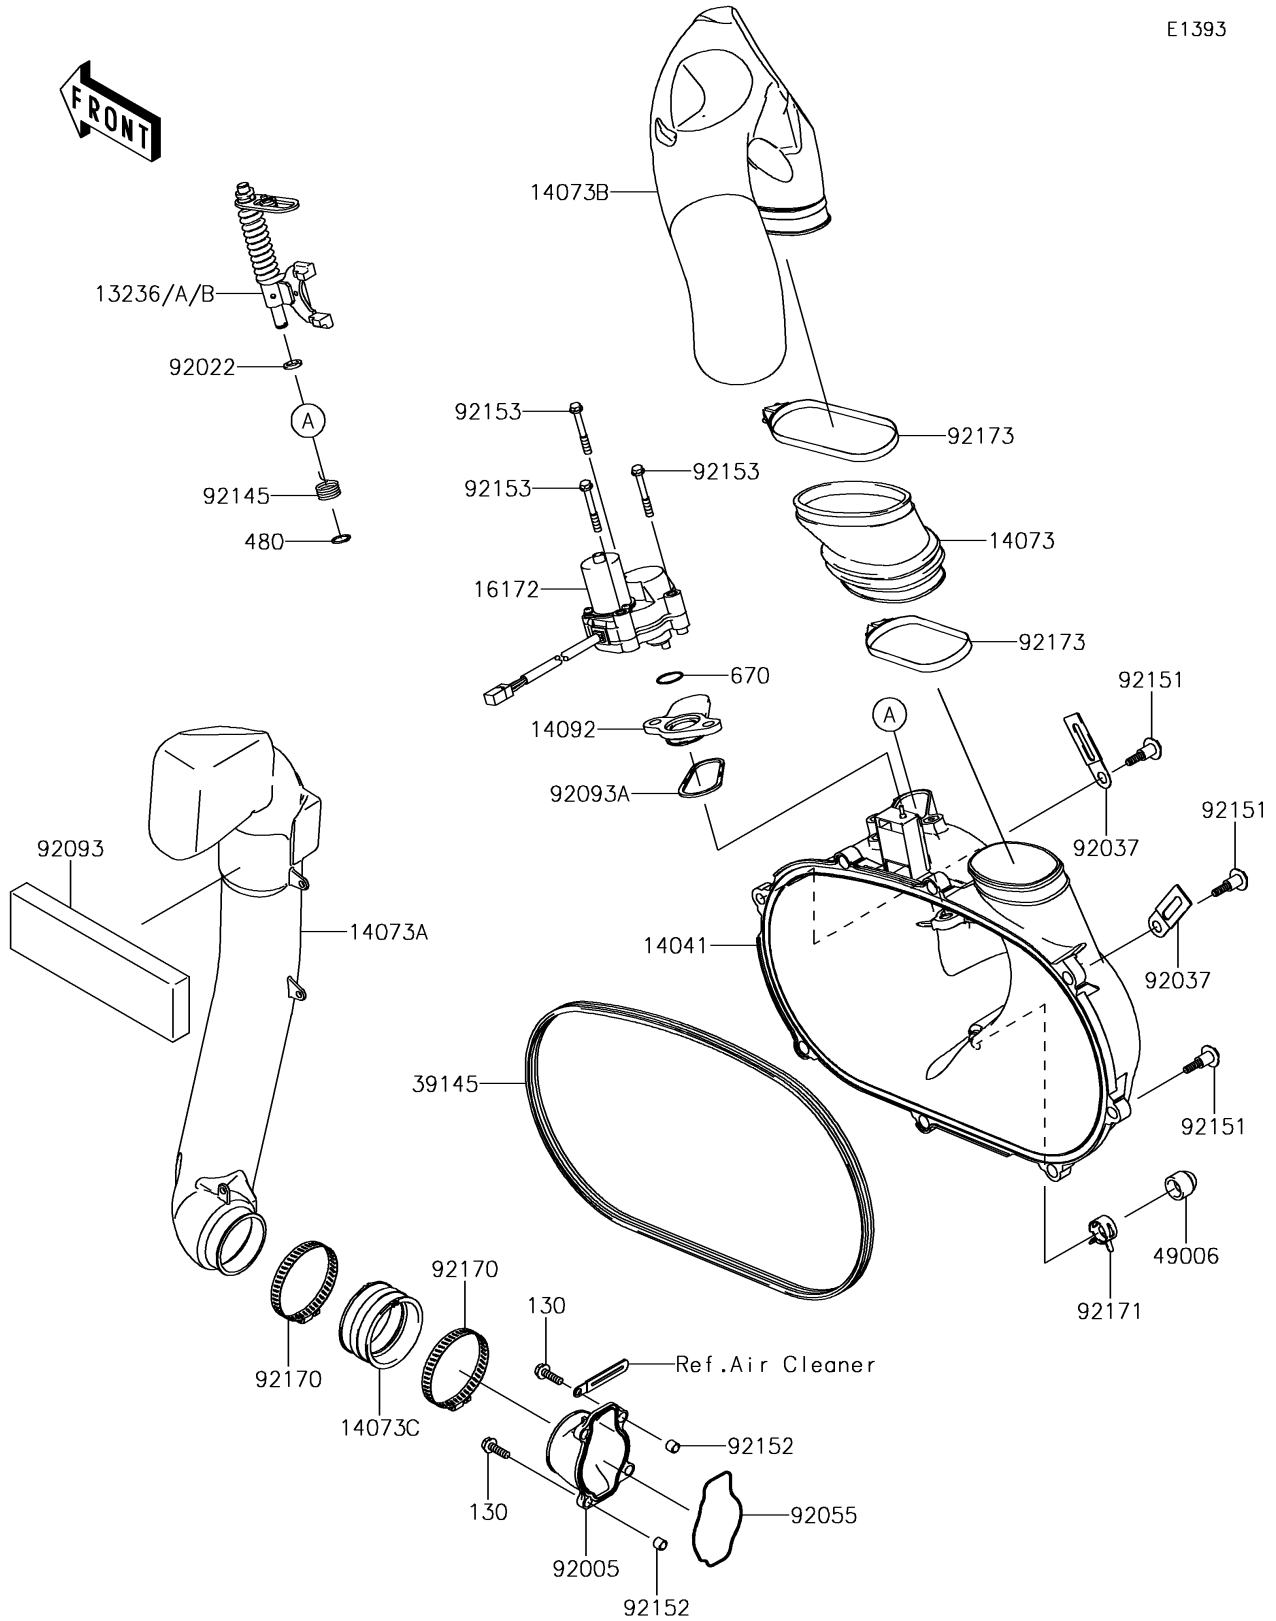

2019 BRUTE FORCE® 750 4x4i PARTS DIAGRAM

Converter Cover

E1393

2019 BRUTE FORCE® 750 4x4i PARTS LIST

Converter Cover

ITEM NAME	PART NUMBER	QUANTITY
BOLT-FLANGED,6X20 (Ref # 130)	130CA0620	4
LEVER-COMP,YELLOW (Ref # 13236)	13236-0046	AR
LEVER-COMP,GREEN (Ref # 13236A)	13236-0047	AR
LEVER-COMP,PAINT LESS (Ref # 13236B)	13236-0048	1
COVER-COMP (Ref # 14041)	14041-0556	1
DUCT,EXHAUST JOINT (Ref # 14073)	14073-0028	1
DUCT,INTAKE (Ref # 14073A)	14073-0298	1
DUCT,EXHAUST (Ref # 14073B)	14073-0734	1
DUCT,JOINT (Ref # 14073C)	14073-1775	1
COVER (Ref # 14092)	14092-0780	1
ACTUATOR (Ref # 16172)	16172-0018	1
TRIM-SEAL (Ref # 39145)	39145-0702	1
CIRCLIP-TYPE-C,10MM (Ref # 480)	480J1000	1
BOOT,DRAIN (Ref # 49006)	49006-0560	1
O RING (Ref # 670)	670D3022	1
FITTING (Ref # 92005)	92005-0718	1
WASHER,10.2X16X1 (Ref # 92022)	92022-1829	1
CLAMP (Ref # 92037)	92037-1780	2
RING-O (Ref # 92055)	92055-1630	1
SEAL (Ref # 92093)	92093-0581	1
SEAL (Ref # 92093A)	92093-1548	1
SPRING (Ref # 92145)	92145-1567	1
BOLT,FLANGED,6X30 (Ref # 92151)	92151-1686	8
COLLAR (Ref # 92152)	92152-1332	4
BOLT,6X47 (Ref # 92153)	92153-0678	3
CLAMP (Ref # 92170)	92170-1764	2
CLAMP (Ref # 92171)	92171-0329	1
CLAMP (Ref # 92173)	92173-0260	2