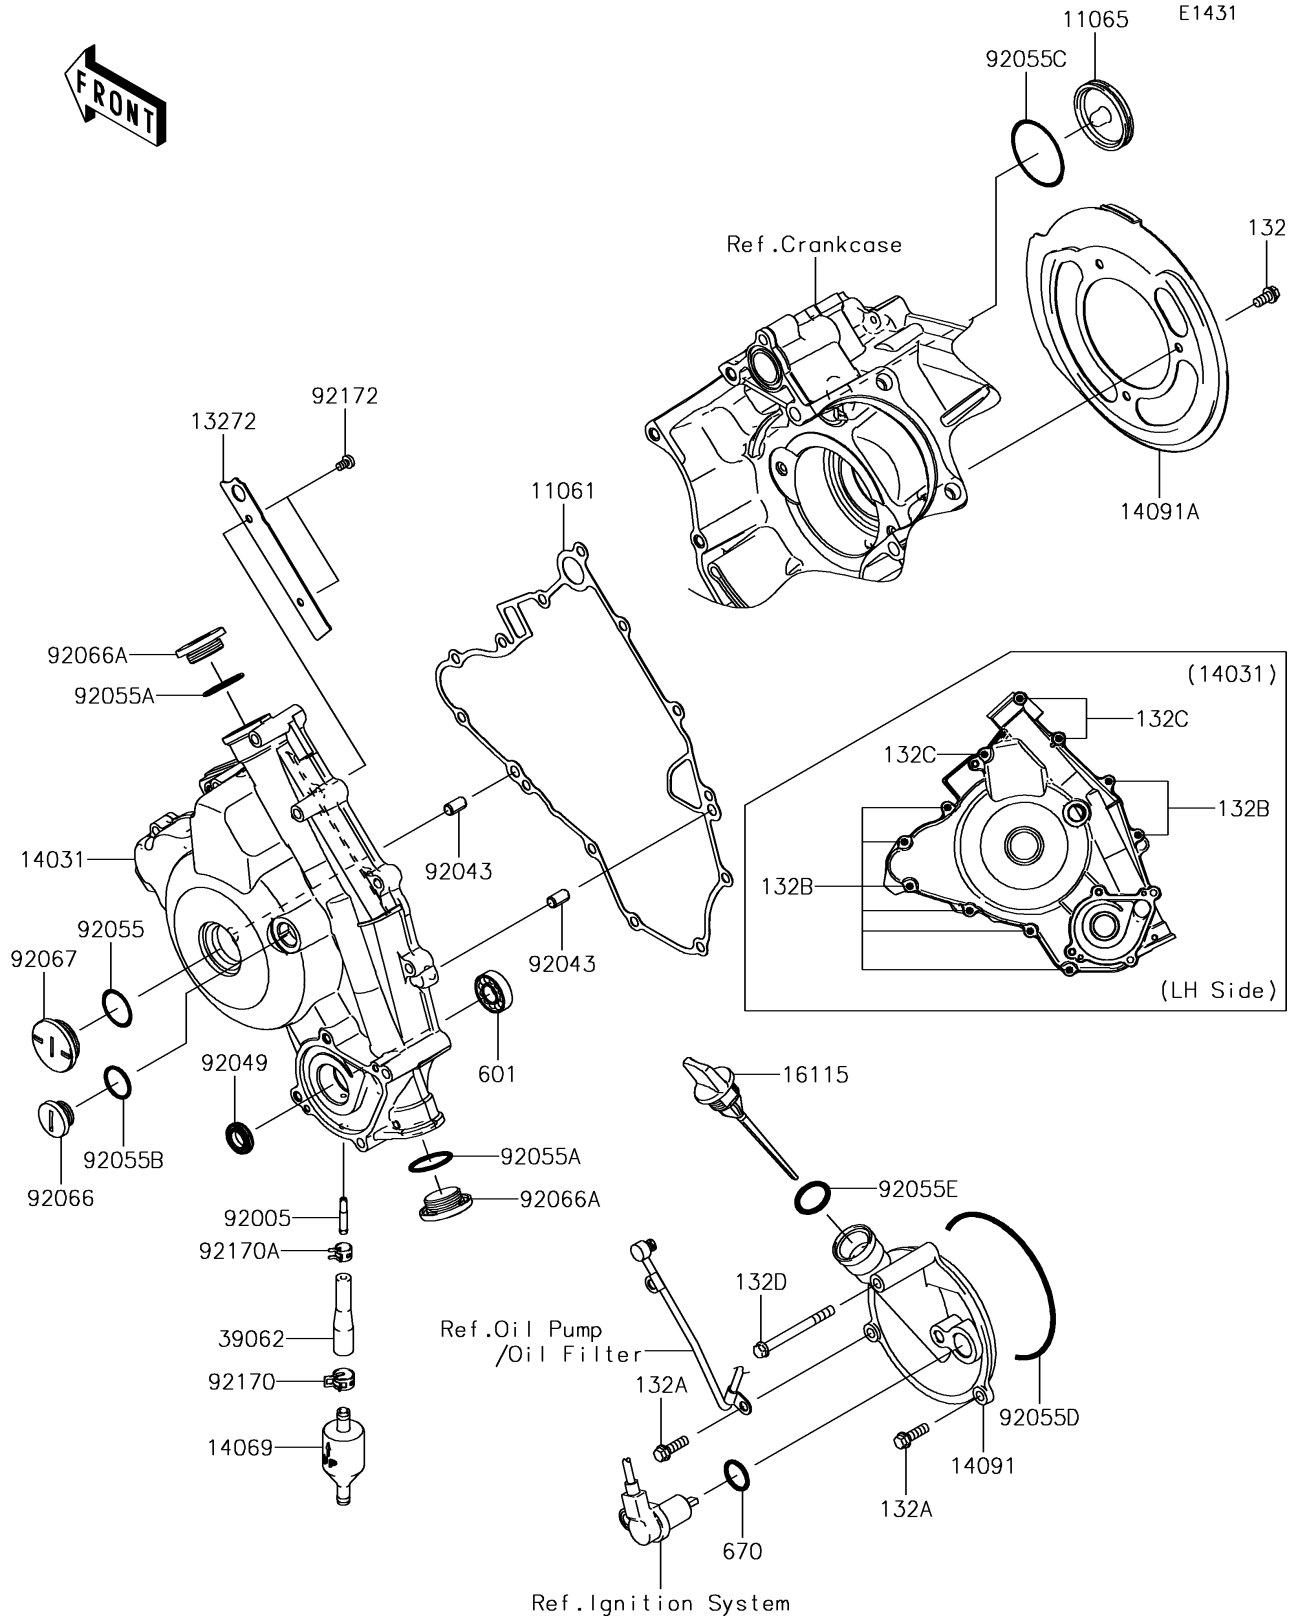

2018 BRUTE FORCE® 750 4x4i PARTS DIAGRAM

Engine Cover(s)

2018 BRUTE FORCE® 750 4x4i PARTS LIST

Engine Cover(s)

ITEM NAME	PART NUMBER	QUANTITY
GASKET (Ref # 11061)	11061-1119	1
CAP (Ref # 11065)	11065-1151	1
BOLT-FLANGED-SMALL,6X12 (Ref # 132)	132BA0612	3
PLATE (Ref # 13272)	13272-1090	1
BOLT-FLANGED-SMALL,6X20 (Ref # 132A)	132BA0620	2
BOLT-FLANGED-SMALL,6X30 (Ref # 132B)	132BA0630	8
BOLT-FLANGED-SMALL,6X55 (Ref # 132C)	132BA0655	3
BOLT-FLANGED-SMALL,6X65 (Ref # 132D)	132BA0665	1
COVER-GENERATOR (Ref # 14031)	14031-0127	1
BREATHER (Ref # 14069)	14069-1051	1
COVER (Ref # 14091)	14091-1365	1
COVER,BELT CONVERTER (Ref # 14091A)	14091-1571	1
CAP-OIL FILLER (Ref # 16115)	16115-0001	1
HOSE-COOLING,CARBURETOR-VALVE (Ref # 39062)	39062-1382	1
BEARING-BALL (Ref # 601)	601A6001	1
O RING,18MM (Ref # 670)	670D2018	1
FITTING (Ref # 92005)	92005-1264	1
PIN,6.2X8X14 (Ref # 92043)	92043-1263	2
SEAL-OIL,12X22X5 (Ref # 92049)	92049-0783	1
RING-O,27.7X2.4 (Ref # 92055)	92055-091	1
RING-O,25.7X2.4 (Ref # 92055A)	92055-1136	2
RING-O,20X2 (Ref # 92055B)	92055-1146	1
RING-O,44.7X2.4 (Ref # 92055C)	92055-1279	1
RING-O,99.5X2.0 (Ref # 92055D)	92055-1632	1
RING-O,20X3 (Ref # 92055E)	92055-2185	1
PLUG,COVER (Ref # 92066)	92066-0011	1
PLUG,25X8 (Ref # 92066A)	92066-0012	2
PLUG,30X8 (Ref # 92067)	92067-024	1
CLAMP (Ref # 92170)	92170-1492	1

2018 BRUTE FORCE® 750 4x4i PARTS LIST

Engine Cover(s)

ITEM NAME	PART NUMBER	QUANTITY
CLAMP (Ref # 92170A)	92170-1493	1
SCREW,5X8 (Ref # 92172)	92172-0119	2