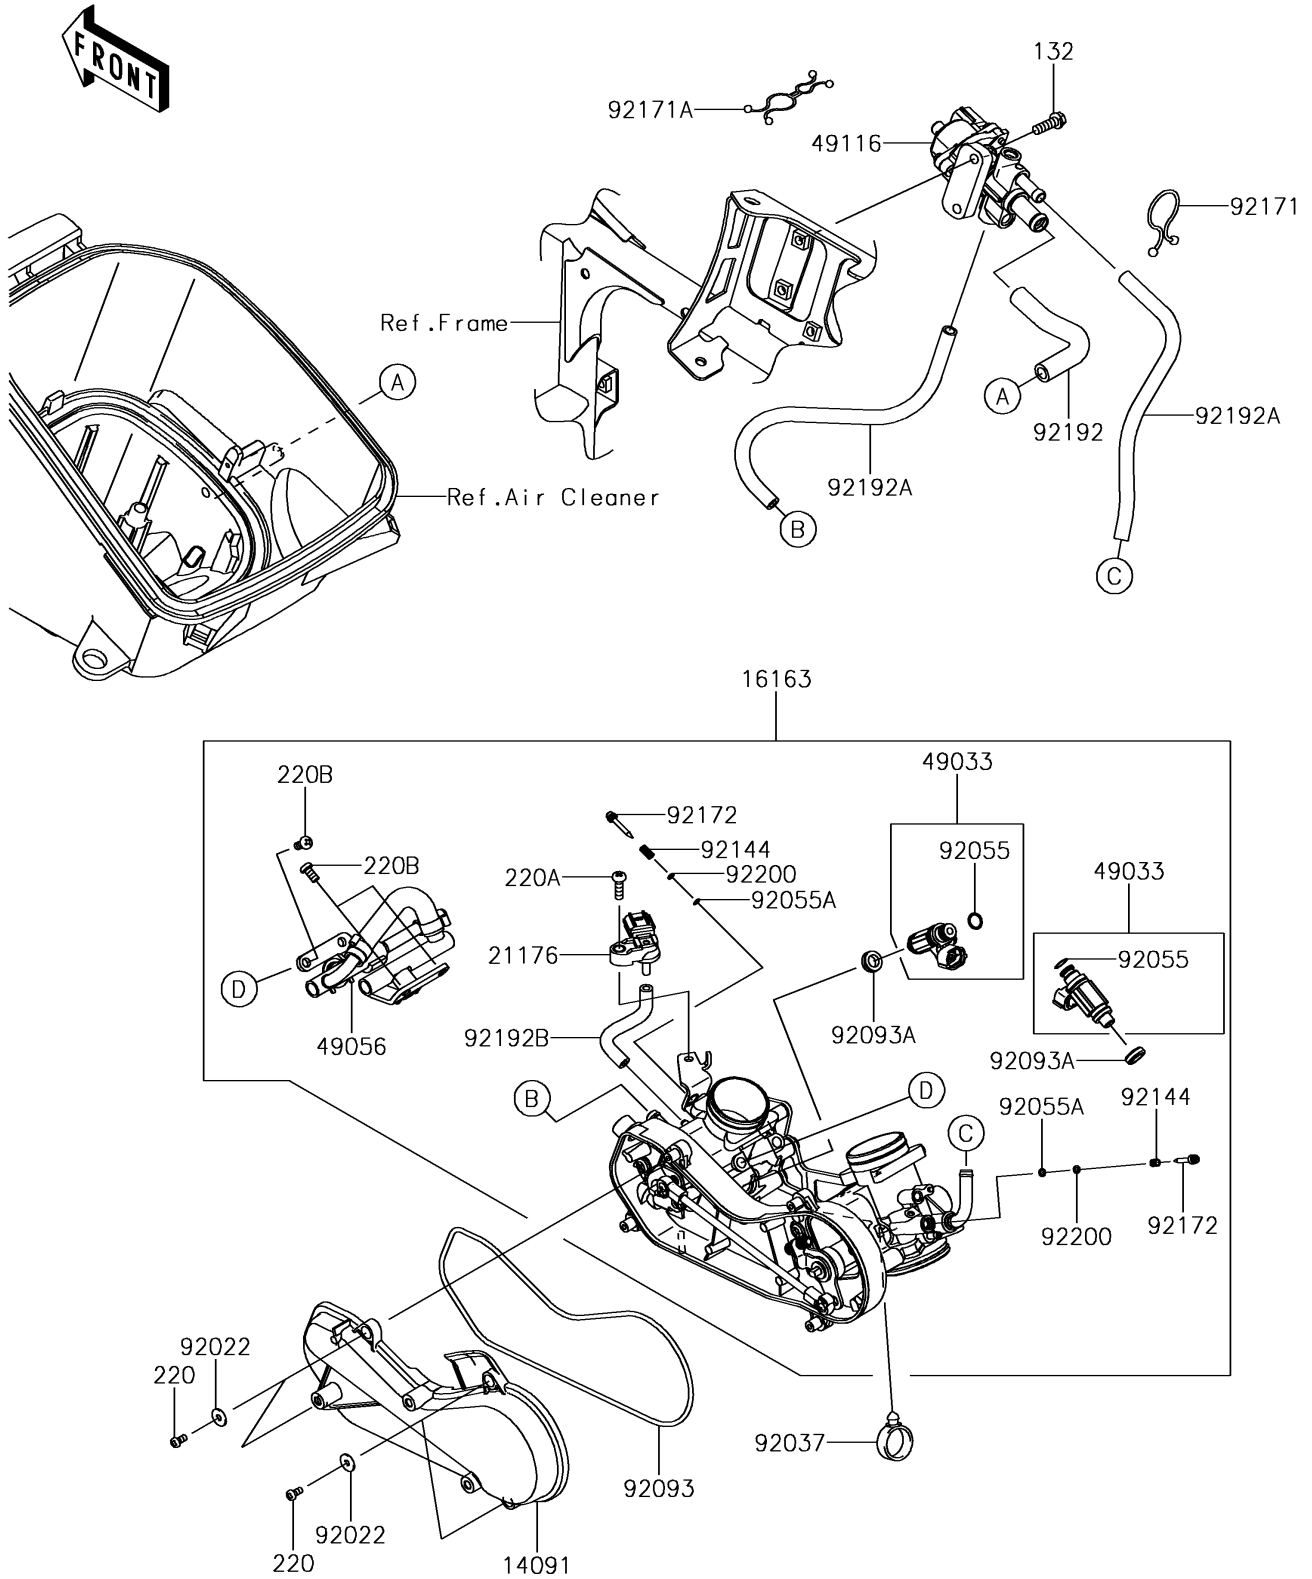

2018 BRUTE FORCE® 750 4x4i PARTS DIAGRAM

Throttle

E1510

2018 BRUTE FORCE® 750 4x4i PARTS LIST

Throttle

ITEM NAME	PART NUMBER	QUANTITY
BOLT-FLANGED-SMALL,6X18 (Ref # 132)	132BD0618	2
COVER,THROTTLE LINK (Ref # 14091)	14091-1731	1
THROTTLE-ASSY (Ref # 16163)	16163-0792	1
SENSOR,PRESSURE (Ref # 21176)	21176-0111	1
SCREW-PAN-CROS,4X8 (Ref # 220)	220AA0408	4
SCREW-PAN-CROS,5X16 (Ref # 220A)	220AA0516	1
SCREW-PAN-CROS,6X12 (Ref # 220B)	220D0612	4
NOZZLE-INJECTION (Ref # 49033)	49033-0011	2
PIPE-INJECTION (Ref # 49056)	49056-0034	1
VALVE-ASSY,ISC (Ref # 49116)	49116-0021	1
WASHER,5.2X13X1 (Ref # 92022)	92022-1380	4
CLAMP,HOSE (Ref # 92037)	92037-1827	1
RING-O,INJECTION NOZZLE (Ref # 92055)	92055-1622	2
RING-O,AIR SCREW (Ref # 92055A)	92055-1658	2
SEAL (Ref # 92093)	92093-0082	1
SEAL (Ref # 92093A)	92093-0127	2
SPRING,THROTTLE STOP SCREW (Ref # 92144)	92144-1674	2
CLAMP (Ref # 92171)	92171-1185	1
CLAMP (Ref # 92171A)	92171-1438	1
SCREW (Ref # 92172)	92172-0156	2
TUBE (Ref # 92192)	92192-0437	1
TUBE (Ref # 92192A)	92192-0439	2
TUBE (Ref # 92192B)	92192-0914	1
WASHER,PILOT AIR SCREW (Ref # 92200)	92200-1564	2