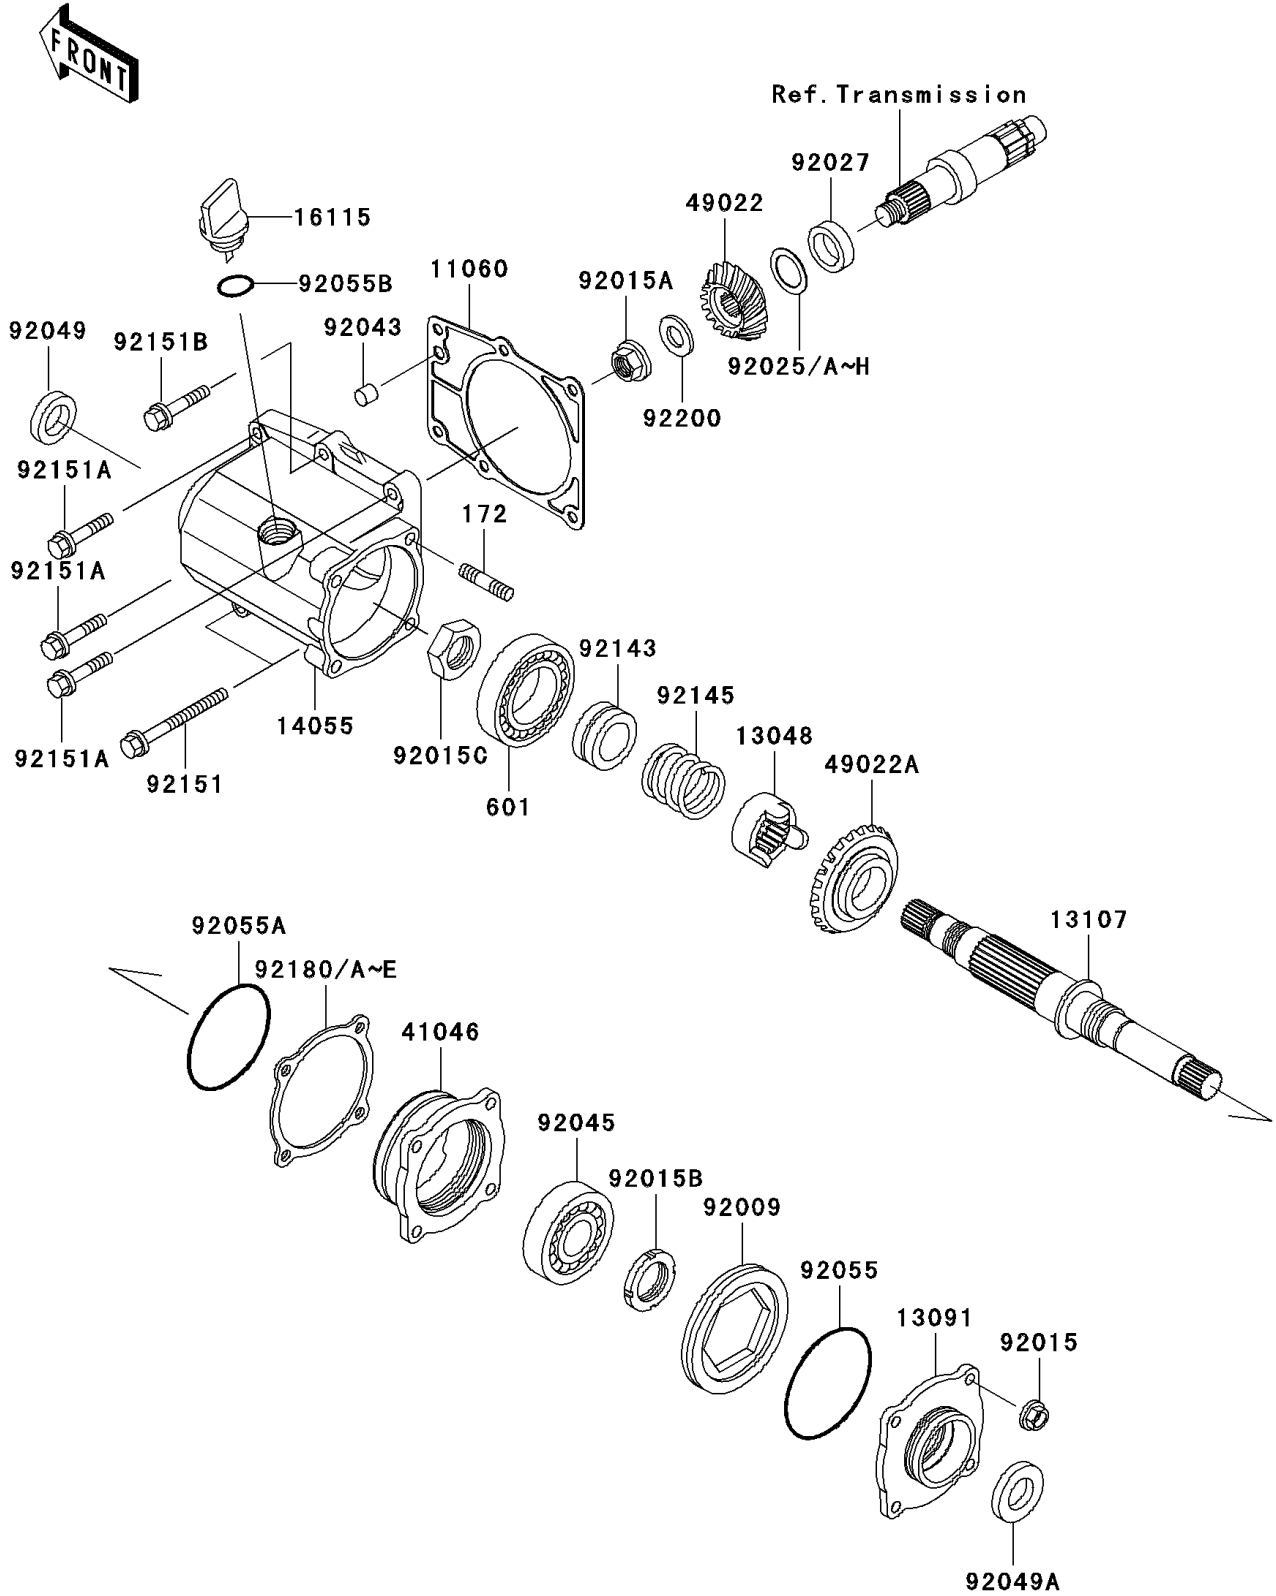

# 2000 Prairie 300 PARTS DIAGRAM

Front Bevel Gear

E3131

## 2000 Prairie 300 PARTS LIST

### Front Bevel Gear

ITEM NAME	PART NUMBER	QUANTITY
GASKET,GEAR CASE (Ref # 11060)	11060-1728	1
CAM-DAMPER (Ref # 13048)	13048-1080	1
HOLDER (Ref # 13091)	13091-1950	1
SHAFT (Ref # 13107)	13107-1388	1
CASE-GEAR (Ref # 14055)	14055-1127	1
CAP-OIL FILLER (Ref # 16115)	16115-1065	1
HOUSING-BEARING (Ref # 41046)	41046-1094	1
GEAR-BEVEL,14T (Ref # 49022)	49022-1151	1
GEAR-BEVEL,20T (Ref # 49022A)	49022-1180	1
SCREW-SET-SOCKET,75X10 (Ref # 92009)	92009-1667	1
NUT,8MM (Ref # 92015)	92015-1402	4
NUT,16MM (Ref # 92015A)	92015-1581	1
NUT,30MM (Ref # 92015B)	92015-1858	1
NUT,26MM (Ref # 92015C)	92015-1990	1
SHIM,25.3X36X0.15 (Ref # 92025)	92025-1688	AR
SHIM,25.3X36X0.50 (Ref # 92025A)	92025-1689	AR
SHIM,25.3X36X0.60 (Ref # 92025B)	92025-1690	AR
SHIM,25.3X36X0.70 (Ref # 92025C)	92025-1691	AR
SHIM,25.3X36X0.80 (Ref # 92025D)	92025-1692	AR
SHIM,25.3X36X0.90 (Ref # 92025E)	92025-1693	AR
SHIM,25.3X36X1.00 (Ref # 92025F)	92025-1694	AR
SHIM,25.3X36X1.10 (Ref # 92025G)	92025-1695	AR
SHIM,25.3X36X1.20 (Ref # 92025H)	92025-1696	AR
COLLAR,25.3X36X10 (Ref # 92027)	92027-1968	1
PIN,DOWEL,10X14 (Ref # 92043)	92043-1037	1
BEARING-BALL,6306SH2 (Ref # 92045)	92045-1190	1
SEAL-OIL,AE1252E0 (Ref # 92049)	92049-1395	1
SEAL-OIL,AE1265E0 (Ref # 92049A)	92049-1400	1
RING-O (Ref # 92055)	92055-081	1