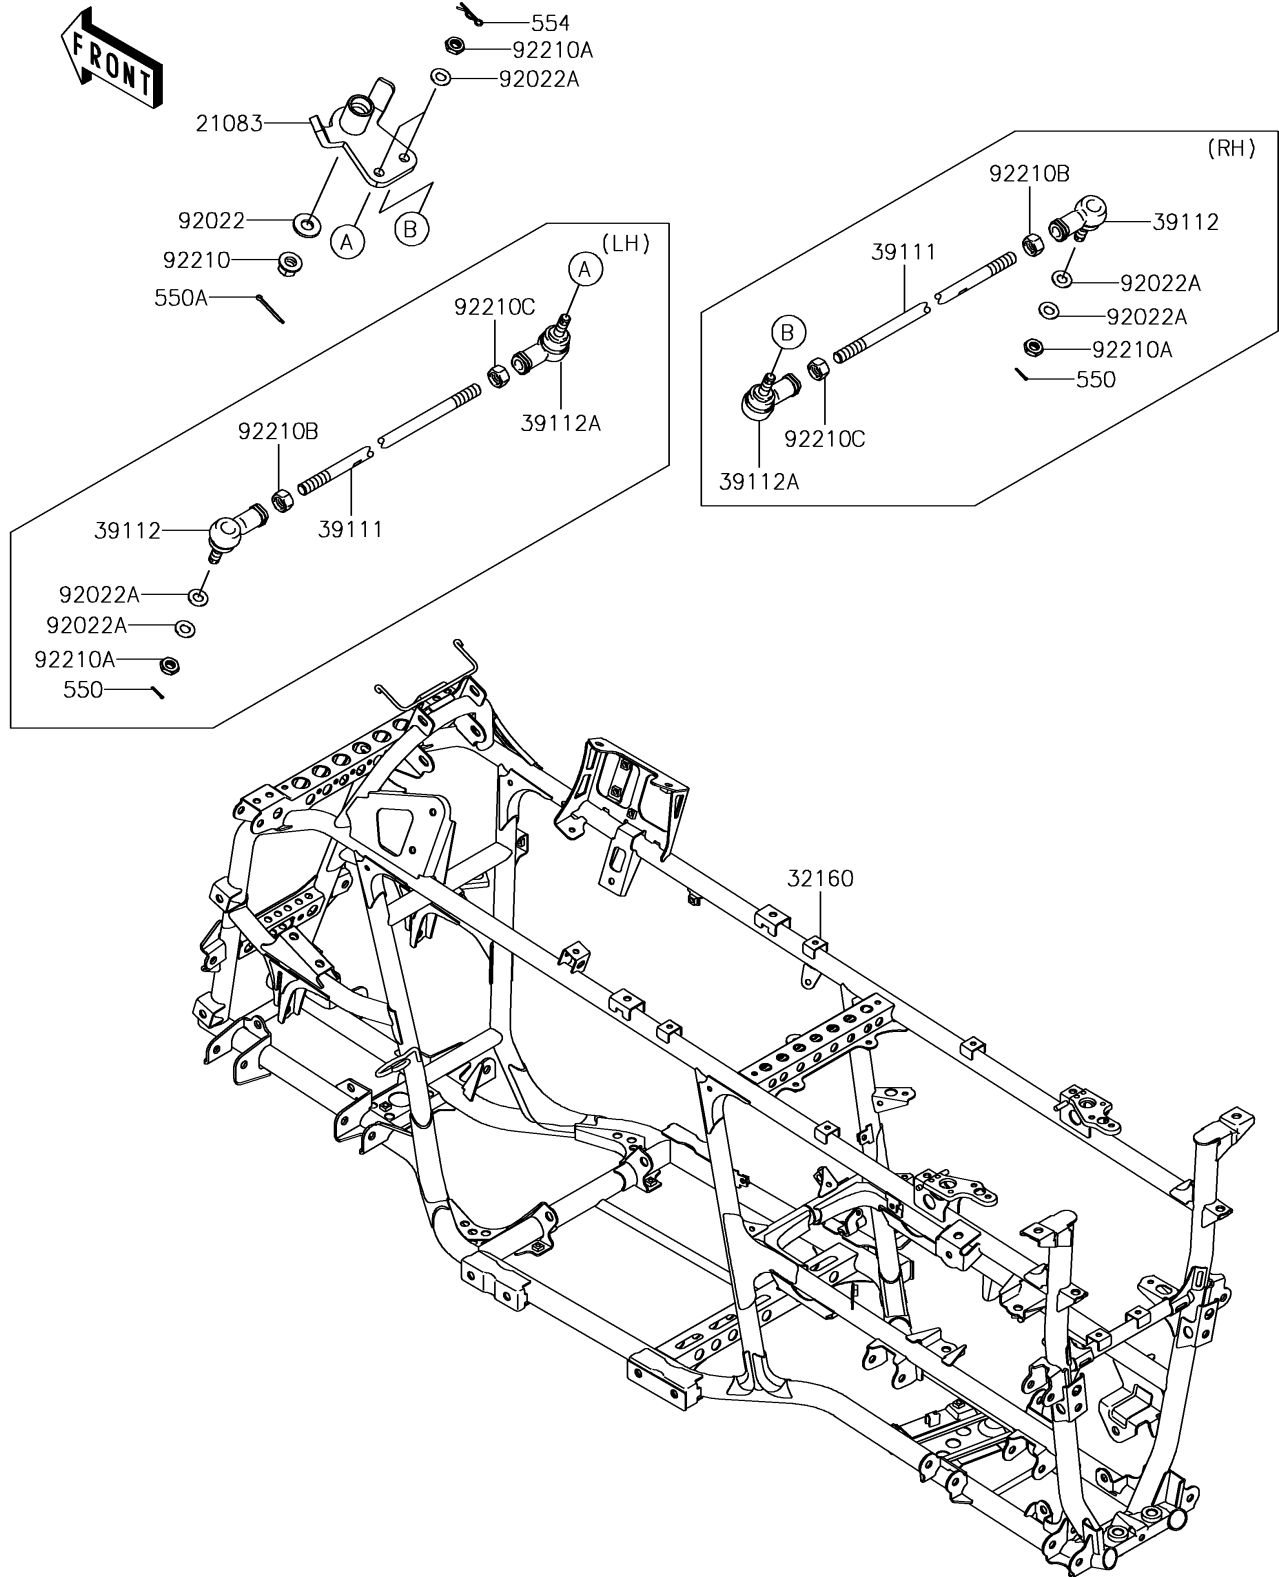

2018 BRUTE FORCE® 750 4x4i PARTS DIAGRAM

Frame

F2120

2018 BRUTE FORCE® 750 4x4i PARTS LIST

Frame

ITEM NAME	PART NUMBER	QUANTITY
ARM,PITMAN (Ref # 21083)	21083-0054	1
FRAME-COMP (Ref # 32160)	32160-0712	1
ROD-TIE (Ref # 39111)	39111-0023	2
RODEND-TIE,RIGHT HANDED (Ref # 39112)	39112-0009	2
RODEND-TIE,LEFT HANDED (Ref # 39112A)	39112-0010	2
PIN-COTTER,2.0X15 (Ref # 550)	550AA2015	2
PIN-COTTER,3.2X30 (Ref # 550A)	550AA3230	1
PIN-SNAP,10MM (Ref # 554)	554DA1000	2
WASHER,12.5X28X3.0 (Ref # 92022)	92022-1343	1
WASHER,10.2X20X1.5 (Ref # 92022A)	92022-3742	6
NUT,12MM (Ref # 92210)	92210-0603	1
NUT,LOCK,10MM (Ref # 92210A)	92210-1184	4
NUT,RIGHT HANDED (Ref # 92210B)	92210-1385	2
NUT,LEFT HANDED (Ref # 92210C)	92210-1386	2