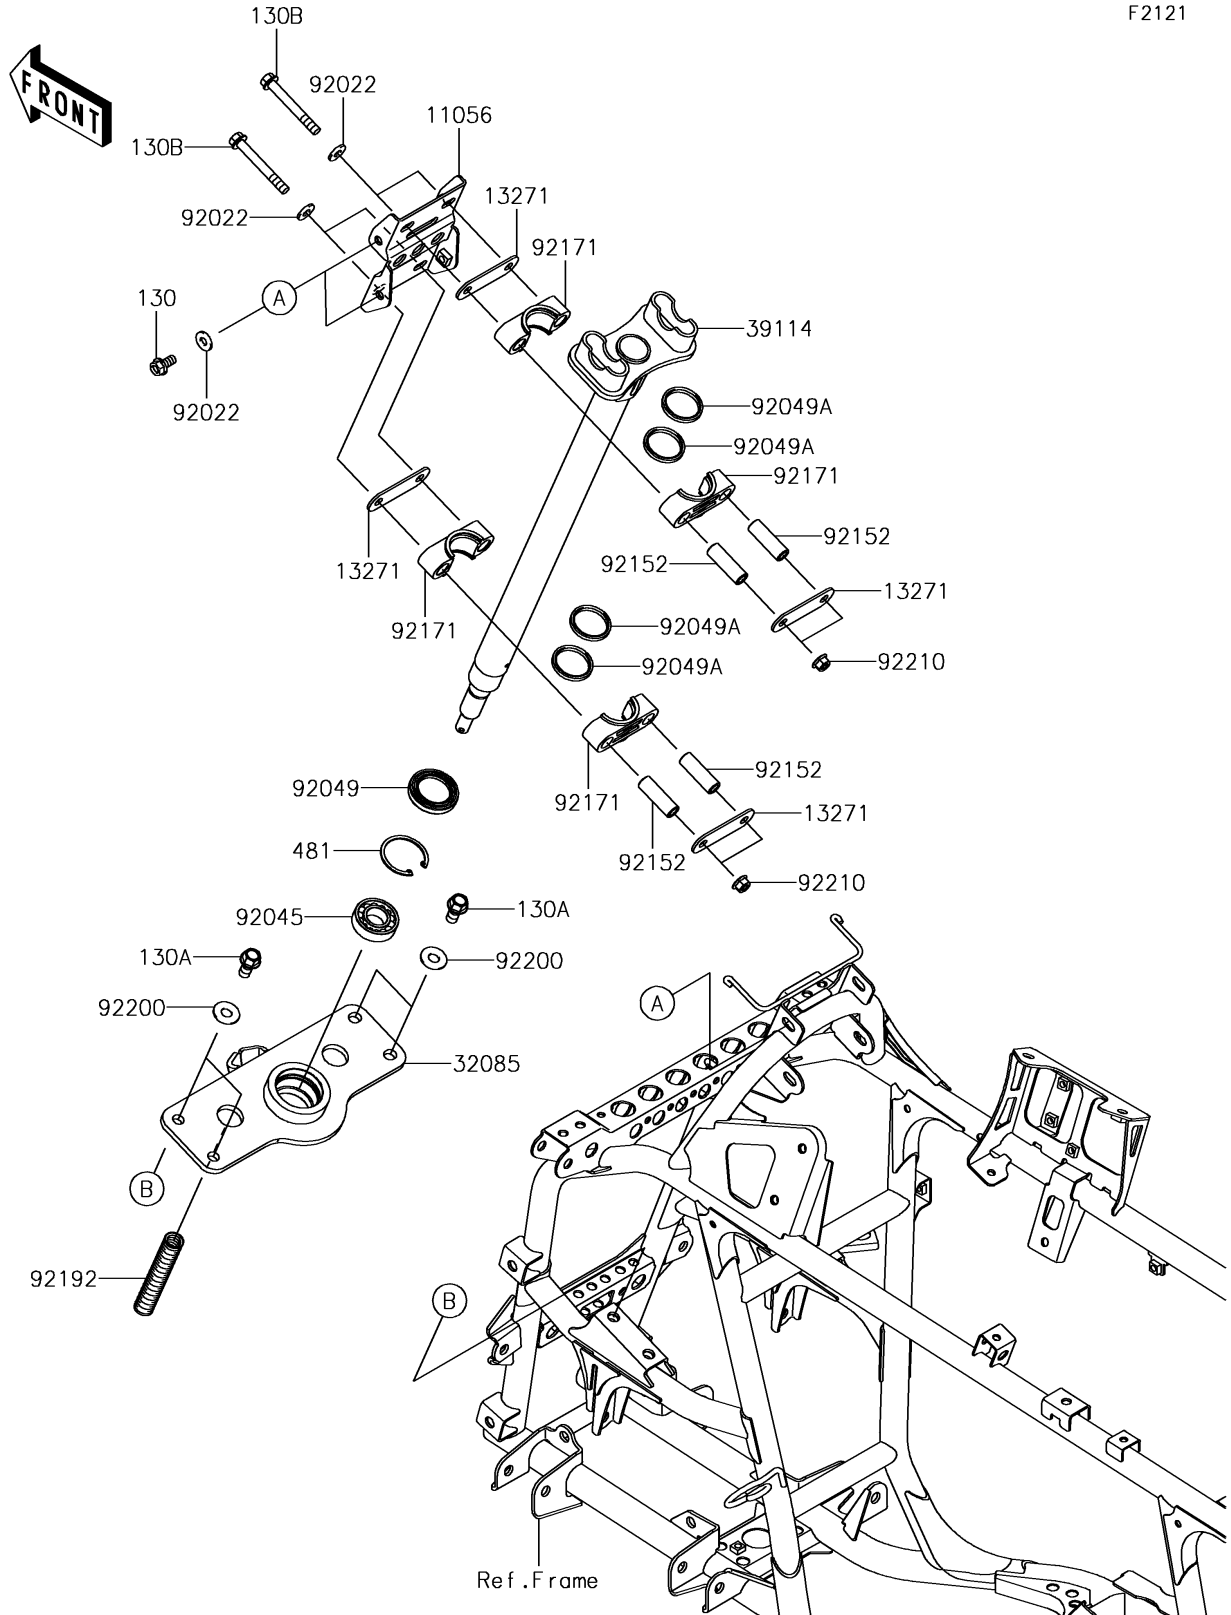

# 2018 BRUTE FORCE® 750 4x4i PARTS DIAGRAM

## Steering Shaft

F2121

## 2018 BRUTE FORCE® 750 4x4i PARTS LIST

### Steering Shaft

ITEM NAME	PART NUMBER	QUANTITY
BRACKET,STRG,UPP (Ref # 11056)	11056-0284	1
BOLT-FLANGED,8X16 (Ref # 130)	130BA0816	4
BOLT-FLANGED,10X20 (Ref # 130A)	130BB1020	4
BOLT-FLANGED,8X65 (Ref # 130B)	130CA0865	4
PLATE,STEERING,CLAMP (Ref # 13271)	13271-7506	4
STOPPER,STRG (Ref # 32085)	32085-0200	1
SHAFT-COMP-STRG (Ref # 39114)	39114-0014	1
CIRCLIP-TYPE-C,42MM (Ref # 481)	481J4200	1
WASHER,8.2X19X2 (Ref # 92022)	92022-1533	8
BEARING-BALL,60042RD (Ref # 92045)	92045-3705	1
SEAL-OIL,HTC 30X45X8 (Ref # 92049)	92049-1575	1
SEAL-OIL,SR31.8X37.5X3.8LR (Ref # 92049A)	92049-7501	4
COLLAR,9.1X13.95X42 (Ref # 92152)	92152-7501	4
CLAMP,STEERING (Ref # 92171)	92171-7501	4
TUBE,CORRUGATED,13X16.7X100 (Ref # 92192)	92192-0938	1
WASHER,10.5X25X1.6 (Ref # 92200)	92200-1595	4
NUT,FLANGED,LOCK,8MM (Ref # 92210)	92210-0493	4