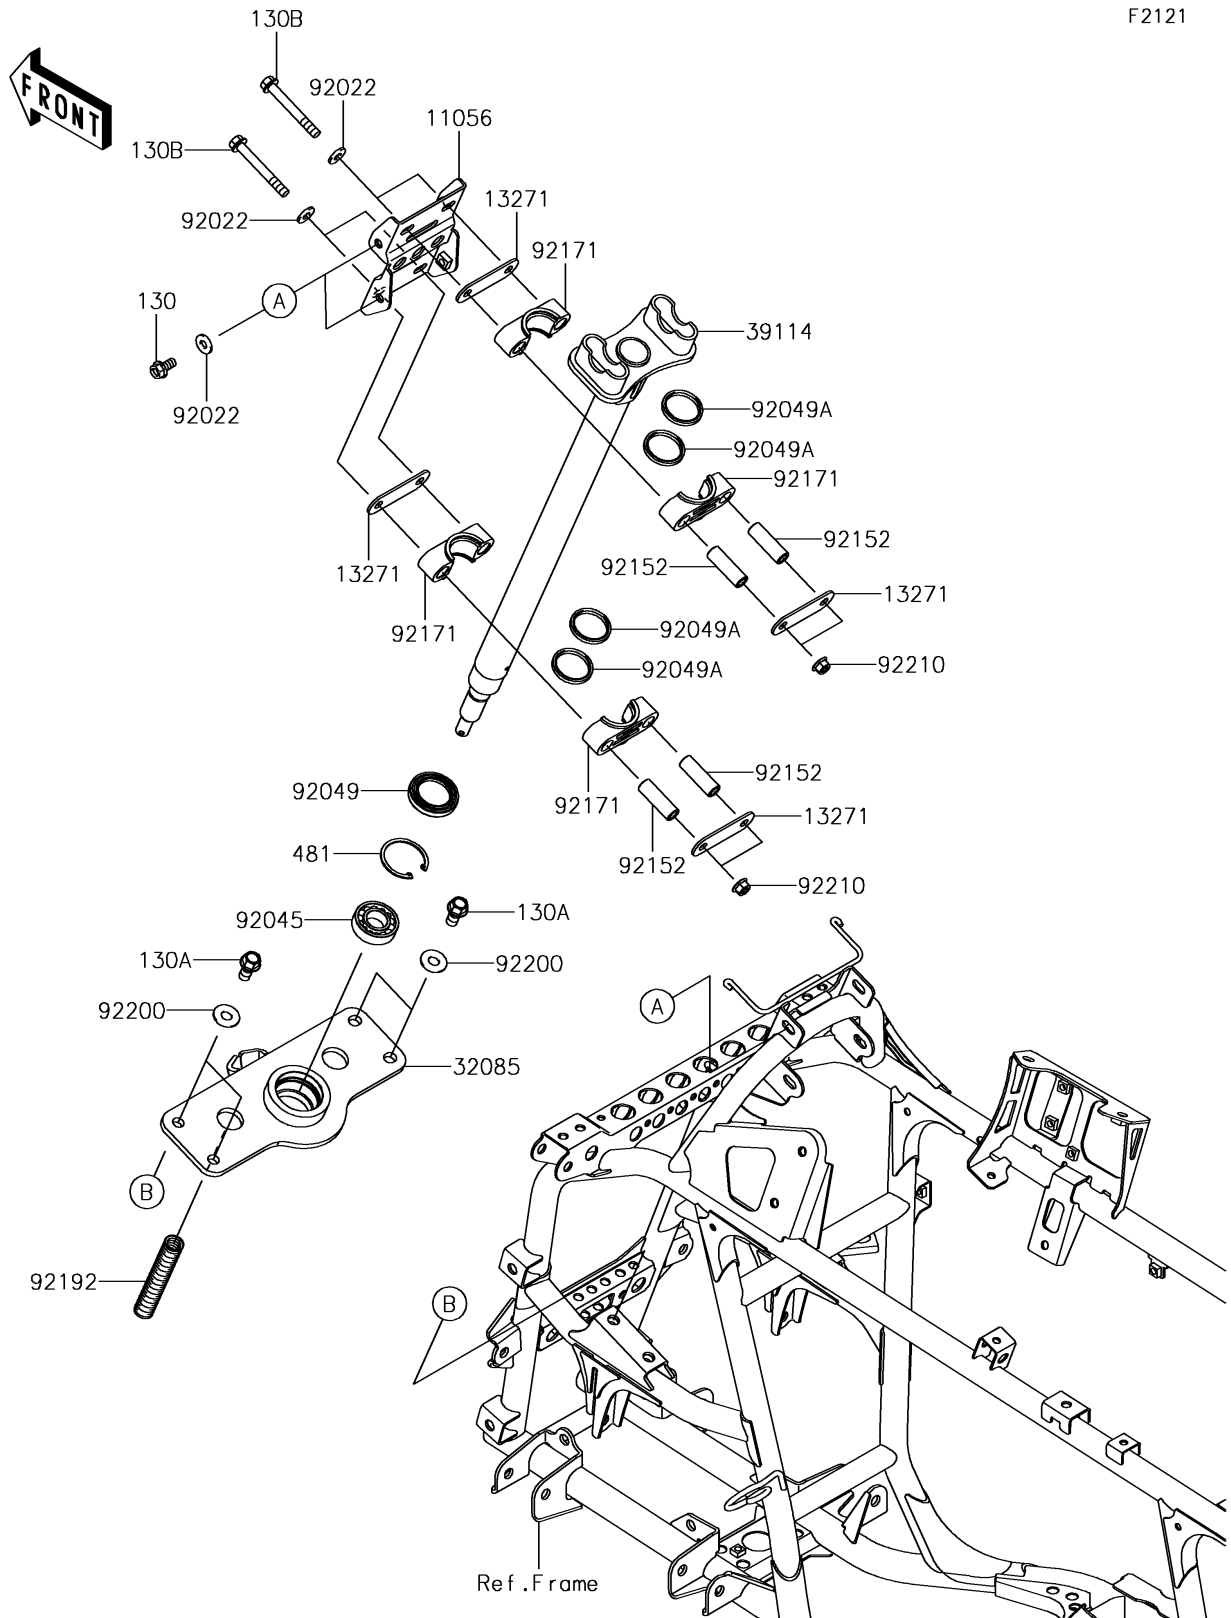

2018 BRUTE FORCE® 750 4x4i PARTS DIAGRAM

Steering Shaft

F2121

2018 BRUTE FORCE® 750 4x4i PARTS LIST

Steering Shaft

ITEM NAME	PART NUMBER	QUANTITY
BRACKET,STRG,UPP (Ref # 11056)	11056-0284	1
BOLT-FLANGED,8X16 (Ref # 130)	130BA0816	4
BOLT-FLANGED,10X20 (Ref # 130A)	130BB1020	4
BOLT-FLANGED,8X65 (Ref # 130B)	130CA0865	4
PLATE,STEERING,CLAMP (Ref # 13271)	13271-7506	4
STOPPER,STRG (Ref # 32085)	32085-0200	1
SHAFT-COMP-STRG (Ref # 39114)	39114-0014	1
CIRCLIP-TYPE-C,42MM (Ref # 481)	481J4200	1
WASHER,8.2X19X2 (Ref # 92022)	92022-1533	8
BEARING-BALL,60042RD (Ref # 92045)	92045-3705	1
SEAL-OIL,HTC 30X45X8 (Ref # 92049)	92049-1575	1
SEAL-OIL,SR31.8X37.5X3.8LR (Ref # 92049A)	92049-7501	4
COLLAR,9.1X13.95X42 (Ref # 92152)	92152-7501	4
CLAMP,STEERING (Ref # 92171)	92171-7501	4
TUBE,CORRUGATED,13X16.7X100 (Ref # 92192)	92192-0938	1
WASHER,10.5X25X1.6 (Ref # 92200)	92200-1595	4
NUT,FLANGED,LOCK,8MM (Ref # 92210)	92210-0493	4