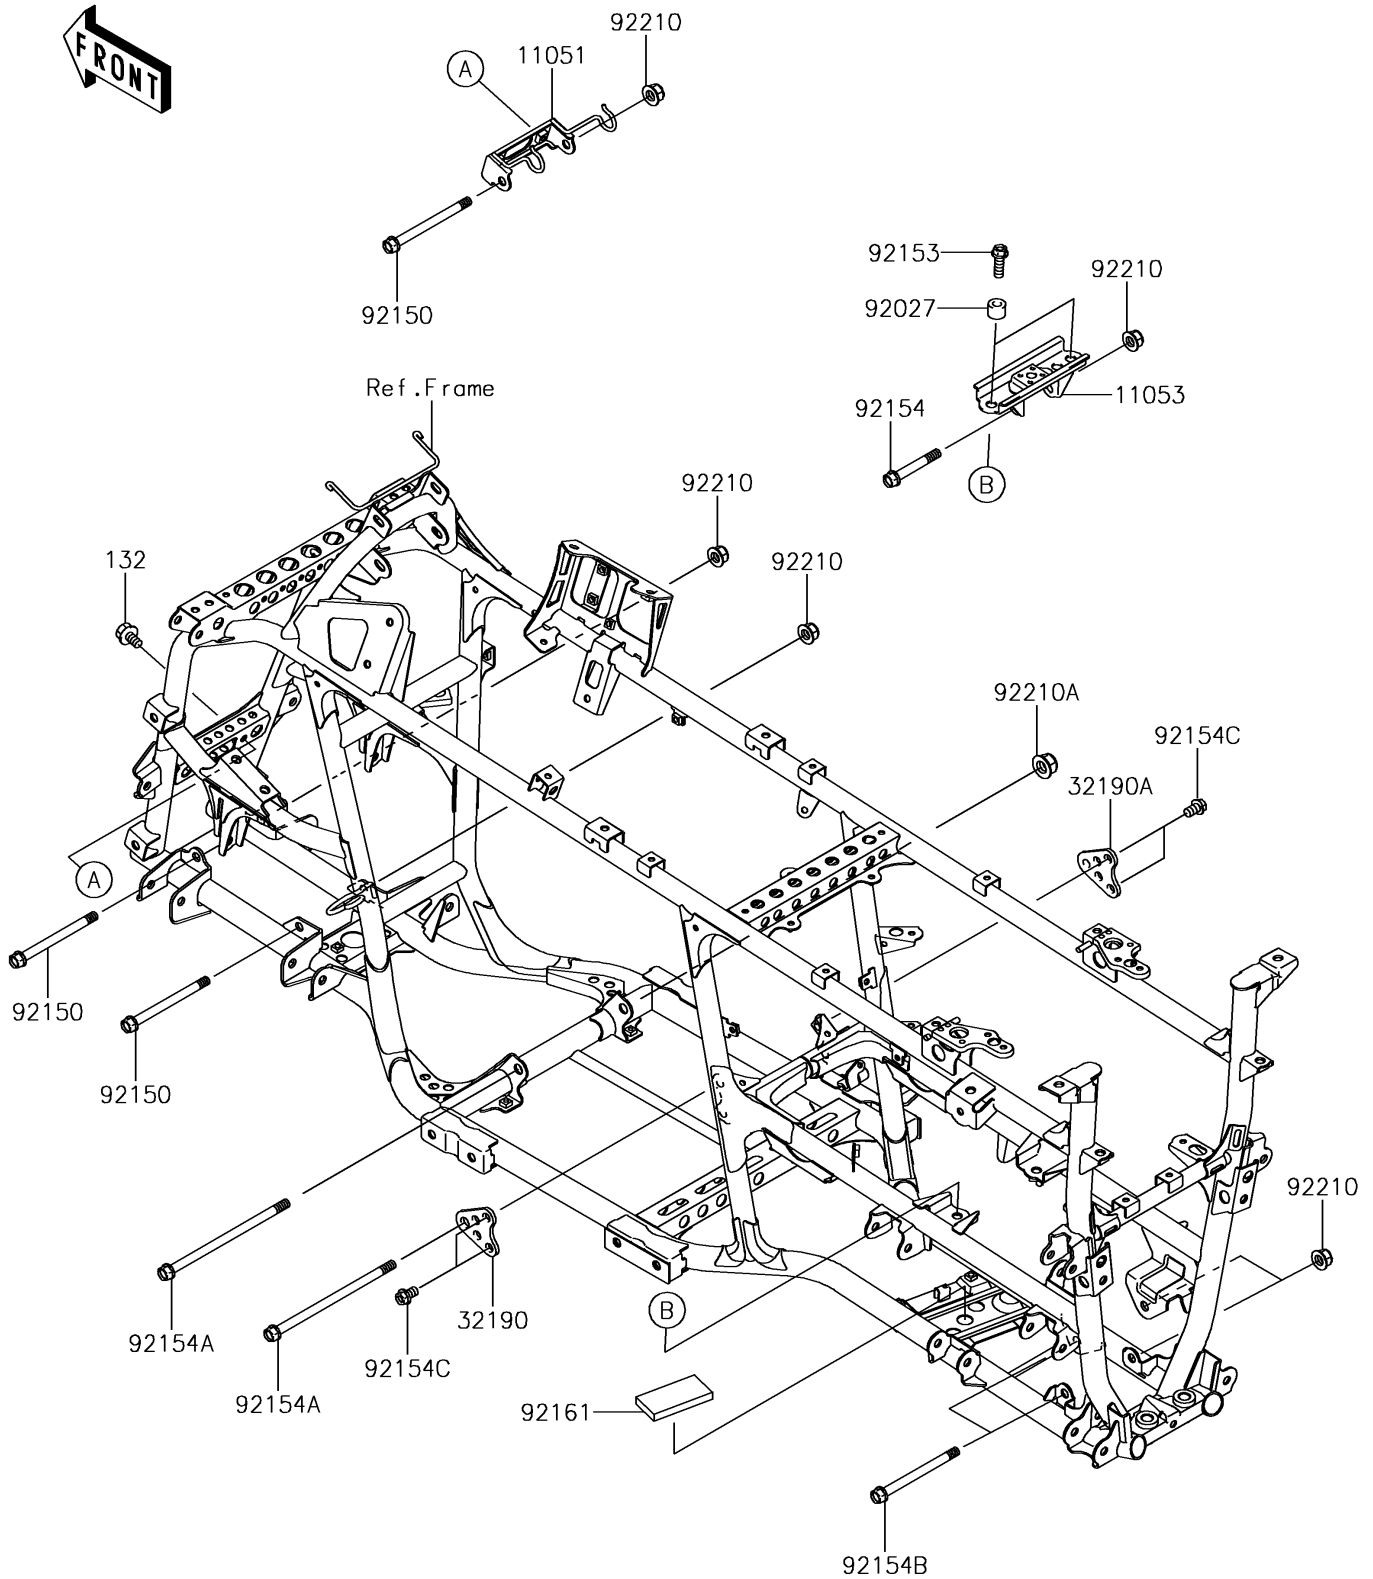

2018 BRUTE FORCE® 750 4x4i PARTS DIAGRAM

Engine Mount

F2122

2018 BRUTE FORCE® 750 4x4i PARTS LIST

Engine Mount

ITEM NAME	PART NUMBER	QUANTITY
BRACKET,FRONT DIFF (Ref # 11051)	11051-1929	1
BRACKET,REAR DIFF,TOP (Ref # 11053)	11053-1592	1
BOLT-FLANGED-SMALL,8X14 (Ref # 132)	132BA0814	2
BRACKET-ENGINE,RR,UPP,LH (Ref # 32190)	32190-0059	1
BRACKET-ENGINE,RR,UPP,RH (Ref # 32190A)	32190-0060	1
COLLAR,FRONT AXLE,L=14.5 (Ref # 92027)	92027-1472	2
BOLT,FLANGED,10X120 (Ref # 92150)	92150-1642	3
BOLT,10X30 (Ref # 92153)	92153-0908	2
BOLT,FLANGED,10X70 (Ref # 92154)	92154-0894	1
BOLT,FLANGED,12X190 (Ref # 92154A)	92154-1518	2
BOLT,FLANGED,10X120 (Ref # 92154B)	92154-1519	2
BOLT,FLANGED,10X16 (Ref # 92154C)	92154-1520	4
DAMPER (Ref # 92161)	92161-0215	1
NUT,LOCK,FLANGED,10MM (Ref # 92210)	92210-1081	6
NUT,LOCK,FLANGED,12MM (Ref # 92210A)	92210-1150	1