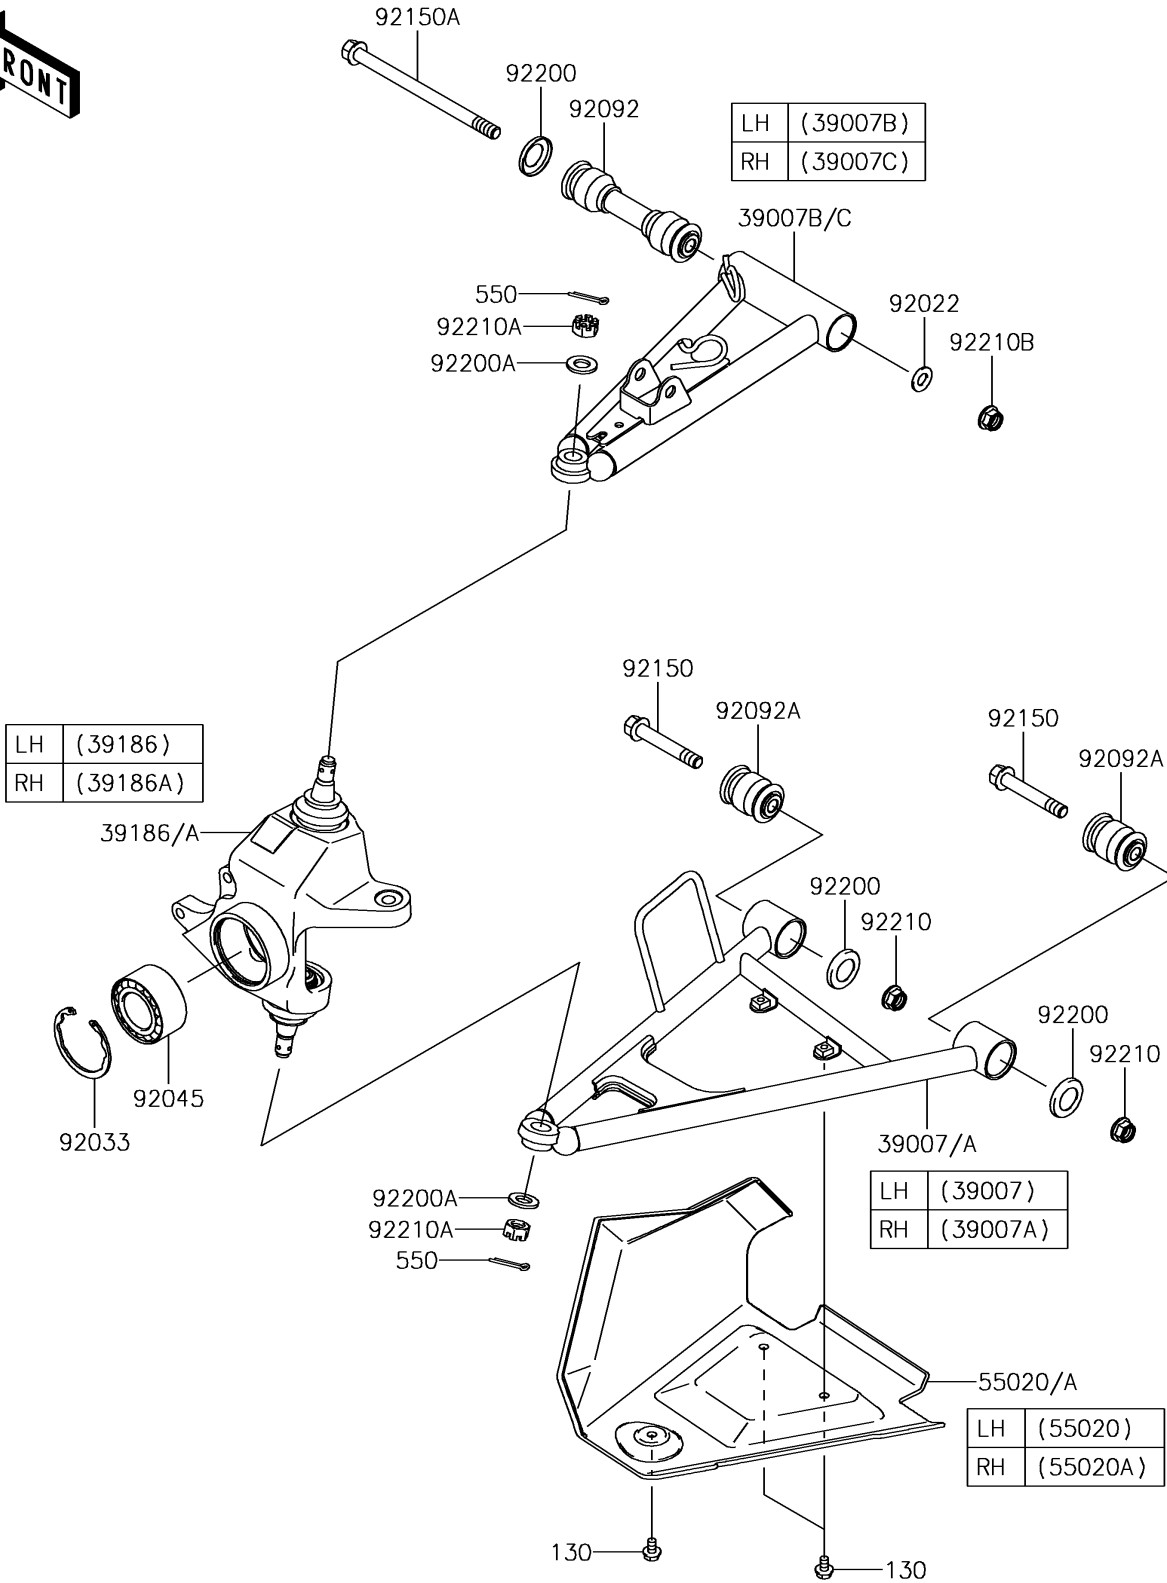

2018 BRUTE FORCE® 750 4x4i PARTS DIAGRAM

Front Suspension

F2152

2018 BRUTE FORCE® 750 4x4i PARTS LIST

Front Suspension

ITEM NAME	PART NUMBER	QUANTITY
BOLT-FLANGED,6X10 (Ref # 130)	130BA0610	6
ARM-SUSP,FR,LWR,LH (Ref # 39007)	39007-0176	1
ARM-SUSP,FR,LWR,RH (Ref # 39007A)	39007-0177	1
ARM-SUSP,FR,UPP,LH (Ref # 39007B)	39007-0341	1
ARM-SUSP,FR,UPP,RH (Ref # 39007C)	39007-0342	1
KNUCKLE ASSY,FR,LH (Ref # 39186)	39186-0033	1
KNUCKLE ASSY,FR,RH (Ref # 39186A)	39186-0034	1
PIN-COTTER,3.0X25 (Ref # 550)	550AA3025	4
GUARD,FRONT ARM,LH,F.BLACK (Ref # 55020)	55020-0109-6Z	1
GUARD,FRONT ARM,RH,F.BLACK (Ref # 55020A)	55020-0110-6Z	1
WASHER,10.2X20X1.5 (Ref # 92022)	92022-3742	2
RING-SNAP,55MM (Ref # 92033)	92033-1274	2
BEARING-BALL,30BWD08ACA13 (Ref # 92045)	92045-0095	2
BUSHING-RUBBER (Ref # 92092)	92092-0025	2
BUSHING-RUBBER (Ref # 92092A)	92092-0026	4
BOLT,FLANGED,10X63 (Ref # 92150)	92150-1384	4
BOLT,FLANGED,10X150 (Ref # 92150A)	92150-1686	2
WASHER,19X31.8X4 (Ref # 92200)	92200-0582	6
WASHER,12.3X23X2.3 (Ref # 92200A)	92200-1004	4
NUT,LOCK,FLANGED,10MM (Ref # 92210)	92210-0276	4
NUT,CASTLE,12MM (Ref # 92210A)	92210-0395	4
NUT,LOCK,FLANGED,10MM (Ref # 92210B)	92210-1081	2