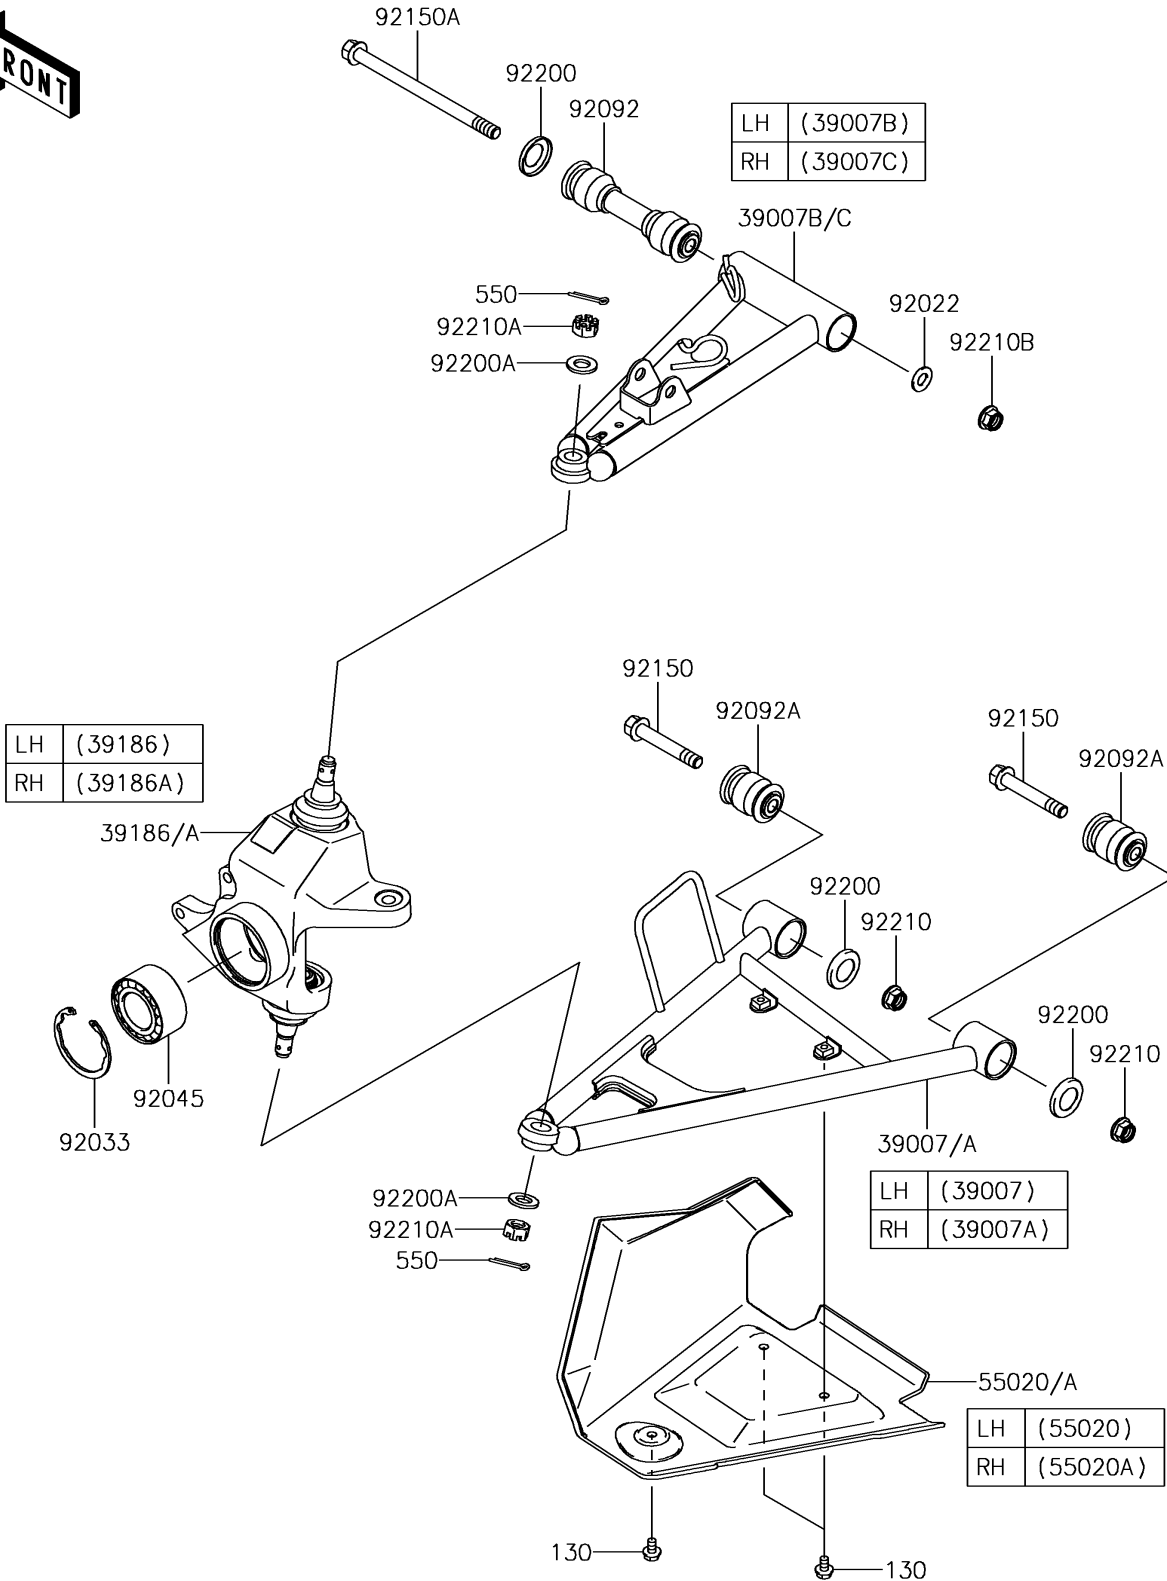

# 2018 BRUTE FORCE® 750 4x4i PARTS DIAGRAM

Front Suspension

F2152

## 2018 BRUTE FORCE® 750 4x4i PARTS LIST

### Front Suspension

ITEM NAME	PART NUMBER	QUANTITY
BOLT-FLANGED,6X10 (Ref # 130)	130BA0610	6
ARM-SUSP,FR,LWR,LH (Ref # 39007)	39007-0176	1
ARM-SUSP,FR,LWR,RH (Ref # 39007A)	39007-0177	1
ARM-SUSP,FR,UPP,LH (Ref # 39007B)	39007-0341	1
ARM-SUSP,FR,UPP,RH (Ref # 39007C)	39007-0342	1
KNUCKLE ASSY,FR,LH (Ref # 39186)	39186-0033	1
KNUCKLE ASSY,FR,RH (Ref # 39186A)	39186-0034	1
PIN-COTTER,3.0X25 (Ref # 550)	550AA3025	4
GUARD,FRONT ARM,LH,F.BLACK (Ref # 55020)	55020-0109-6Z	1
GUARD,FRONT ARM,RH,F.BLACK (Ref # 55020A)	55020-0110-6Z	1
WASHER,10.2X20X1.5 (Ref # 92022)	92022-3742	2
RING-SNAP,55MM (Ref # 92033)	92033-1274	2
BEARING-BALL,30BWD08ACA13 (Ref # 92045)	92045-0095	2
BUSHING-RUBBER (Ref # 92092)	92092-0025	2
BUSHING-RUBBER (Ref # 92092A)	92092-0026	4
BOLT,FLANGED,10X63 (Ref # 92150)	92150-1384	4
BOLT,FLANGED,10X150 (Ref # 92150A)	92150-1686	2
WASHER,19X31.8X4 (Ref # 92200)	92200-0582	6
WASHER,12.3X23X2.3 (Ref # 92200A)	92200-1004	4
NUT,LOCK,FLANGED,10MM (Ref # 92210)	92210-0276	4
NUT,CASTLE,12MM (Ref # 92210A)	92210-0395	4
NUT,LOCK,FLANGED,10MM (Ref # 92210B)	92210-1081	2