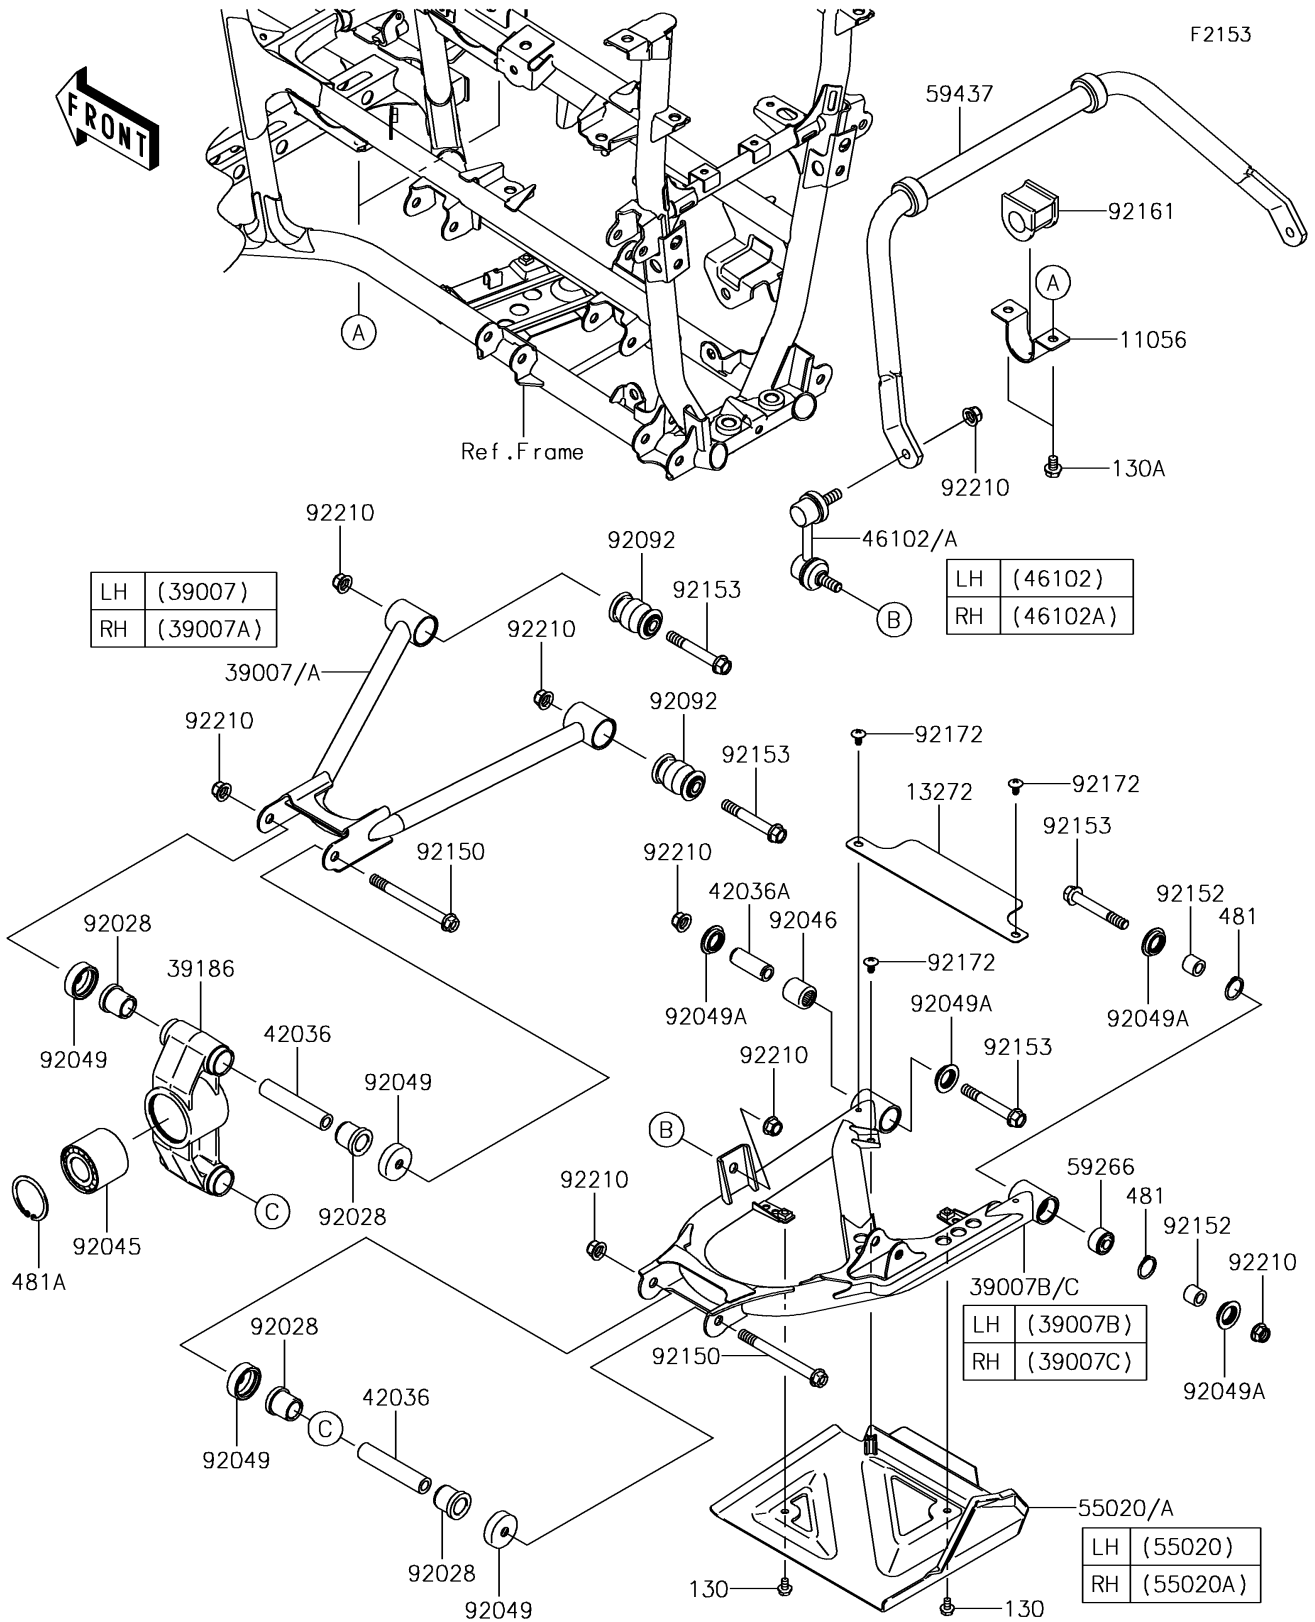

2018 BRUTE FORCE® 750 4x4i PARTS DIAGRAM

Rear Suspension

2018 BRUTE FORCE® 750 4x4i PARTS LIST

Rear Suspension

ITEM NAME	PART NUMBER	QUANTITY
BRACKET,STABILIZER (Ref # 11056)	11056-1062	2
BOLT-FLANGED,6X10 (Ref # 130)	130BA0610	4
BOLT-FLANGED,8X12 (Ref # 130A)	130BA0812	4
PLATE,RR ARM (Ref # 13272)	13272-0919	2
ARM-SUSP,RR,UPP,LH,BLACK (Ref # 39007)	39007-0170-10	1
ARM-SUSP,RR,UPP,RH,BLACK (Ref # 39007A)	39007-0171-10	1
ARM-SUSP,RR,LWR,LH,BLACK (Ref # 39007B)	39007-0172-10	1
ARM-SUSP,RR,LWR,RH,BLACK (Ref # 39007C)	39007-0173-10	1
KNUCKLE,RR (Ref # 39186)	39186-0099	2
SLEEVE,10X17X85.6 (Ref # 42036)	42036-1190	4
SLEEVE (Ref # 42036A)	42036-1376	2
ROD,STABILIZER,LH (Ref # 46102)	46102-0100	1
ROD,STABILIZER,RH (Ref # 46102A)	46102-0101	1
CIRCLIP-TYPE-C,24MM (Ref # 481)	481J2400	4
CIRCLIP-TYPE-C,52MM (Ref # 481A)	481J5200	2
GUARD,REAR ARM,LH,F.BLACK (Ref # 55020)	55020-0972-6Z	1
GUARD,REAR ARM,RH,F.BLACK (Ref # 55020A)	55020-0973-6Z	1
JOINT-BALL (Ref # 59266)	59266-0013	2
STABILIZER,RR (Ref # 59437)	59437-0307	1
BUSHING (Ref # 92028)	92028-1466	8
BEARING-BALL,25BWD02ACA68 (Ref # 92045)	92045-0094	2
BEARING-NEEDLE (Ref # 92046)	92046-1046	2
SEAL-OIL,KNUCKLE (Ref # 92049)	92049-1198	8
SEAL-OIL,MHA17245.7F (Ref # 92049A)	92049-1223	8
BUSHING-RUBBER (Ref # 92092)	92092-0004	4
BOLT,FLANGED,10X105 (Ref # 92150)	92150-1624	4
COLLAR,10X17X14.5 (Ref # 92152)	92152-1455	4
BOLT,FLANGED,10X70 (Ref # 92153)	92153-1606	8
DAMPER (Ref # 92161)	92161-0265	2

2018 BRUTE FORCE® 750 4x4i PARTS LIST

Rear Suspension

ITEM NAME	PART NUMBER	QUANTITY
SCREW,6X12 (Ref # 92172)	92172-0884	6
NUT,LOCK,FLANGED,10MM (Ref # 92210)	92210-0276	16