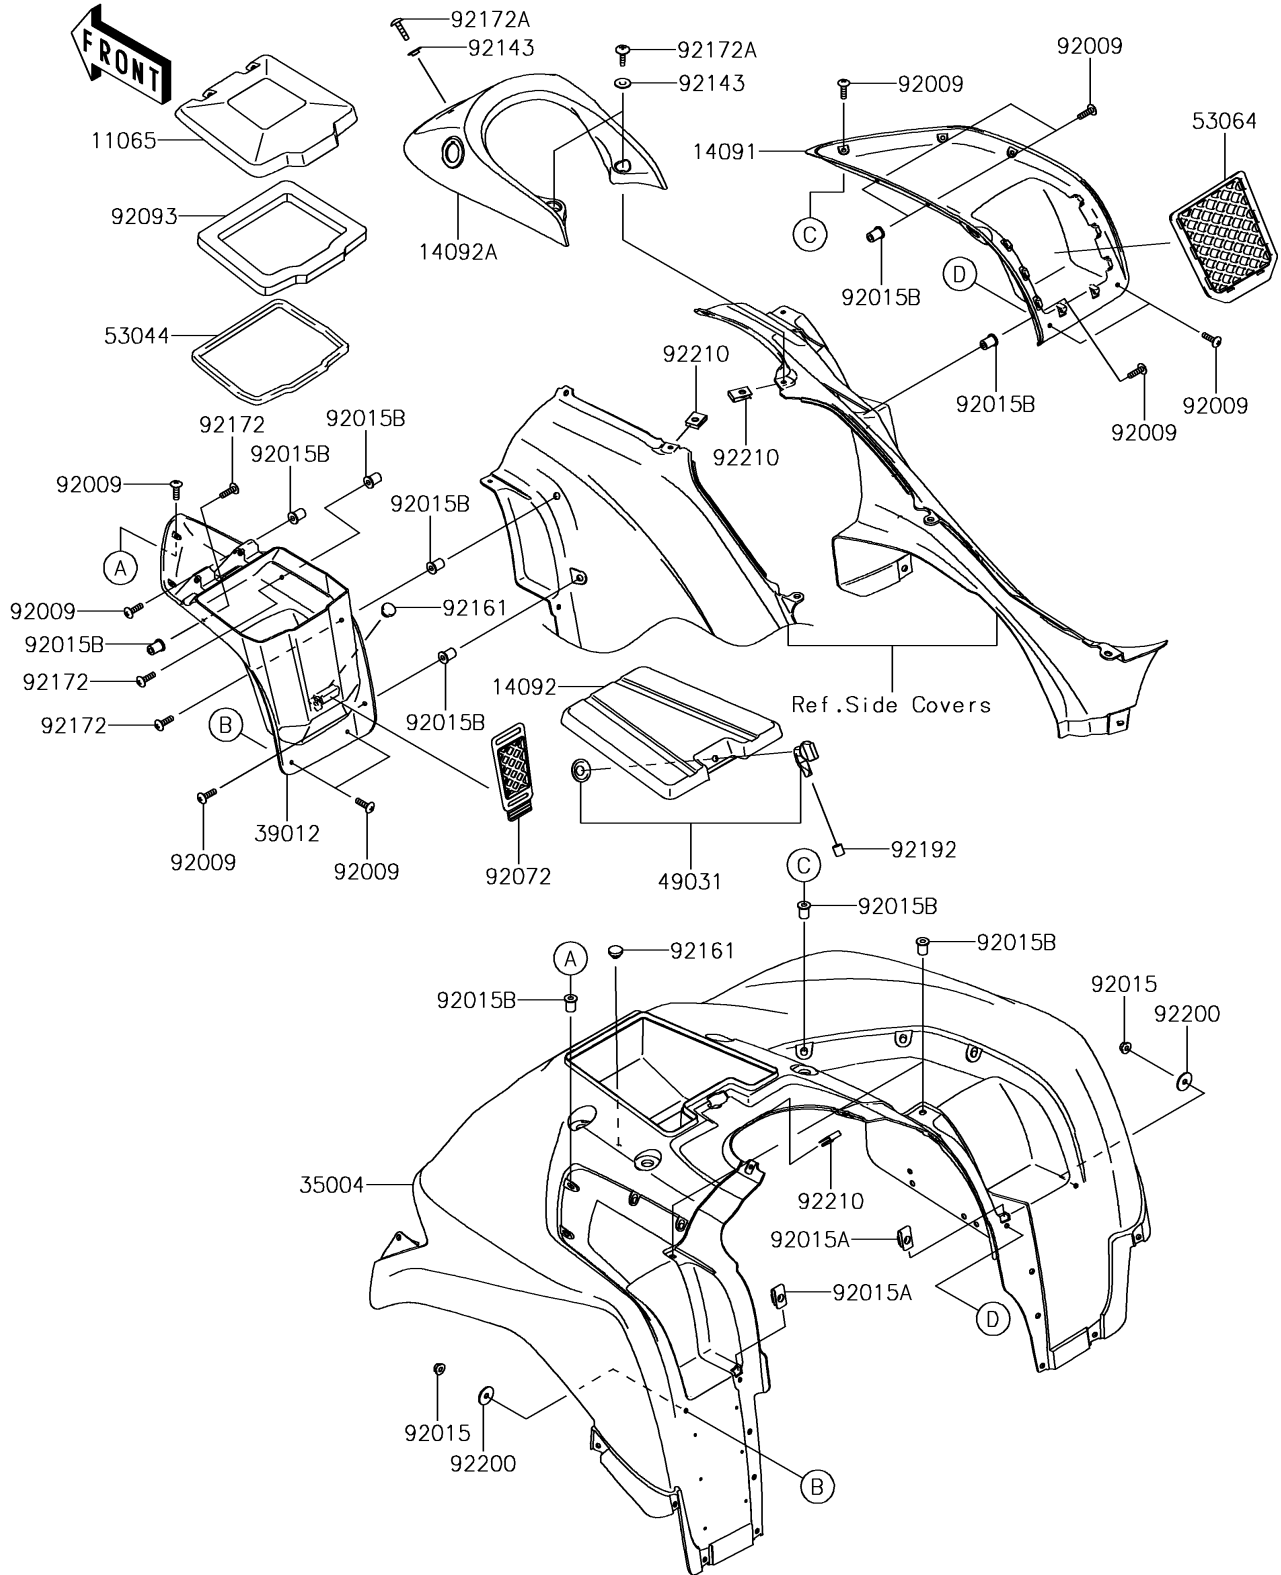

2018 BRUTE FORCE® 750 4x4i PARTS DIAGRAM

Front Fender(s)

F2171

2018 BRUTE FORCE® 750 4x4i PARTS LIST

Front Fender(s)

ITEM NAME	PART NUMBER	QUANTITY
CAP,STORAGE,F.BLACK (Ref # 11065)	11065-0194-6Z	1
COVER,POCKET,RH,F.BLACK (Ref # 14091)	14091-0136-6Z	1
COVER,STORAGE BOX (Ref # 14092)	14092-0180	1
COVER,TOP,F.BLACK (Ref # 14092A)	14092-0769-6Z	1
FENDER-FRONT,T.GREEN (Ref # 35004)	35004-0153-42S	1
CASE-STORAGE,F.BLACK (Ref # 39012)	39012-0015-6Z	1
LATCH (Ref # 49031)	49031-0004	1
TRIM,L=700 (Ref # 53044)	53044-0037	1
NET-CARGO (Ref # 53064)	53064-0002	1
SCREW,5X18 (Ref # 92009)	92009-1655	14
NUT,FLANGED,5MM (Ref # 92015)	92015-1259	2
NUT,5MM (Ref # 92015A)	92015-1710	2
NUT,WELL,5MM (Ref # 92015B)	92015-1757	15
BAND,STORAGE (Ref # 92072)	92072-0095	1
SEAL,STORAGE CAP (Ref # 92093)	92093-0568	1
COLLAR (Ref # 92143)	92143-1087	3
DAMPER (Ref # 92161)	92161-0586	2
SCREW,5X18 (Ref # 92172)	92172-0428	3
SCREW,TAPPING,6X20 (Ref # 92172A)	92172-0488	3
TUBE (Ref # 92192)	92192-0973	1
WASHER,5.5X20X1.2 (Ref # 92200)	92200-0284	2
NUT,LEAF SPRING,6MM (Ref # 92210)	92210-0624	3