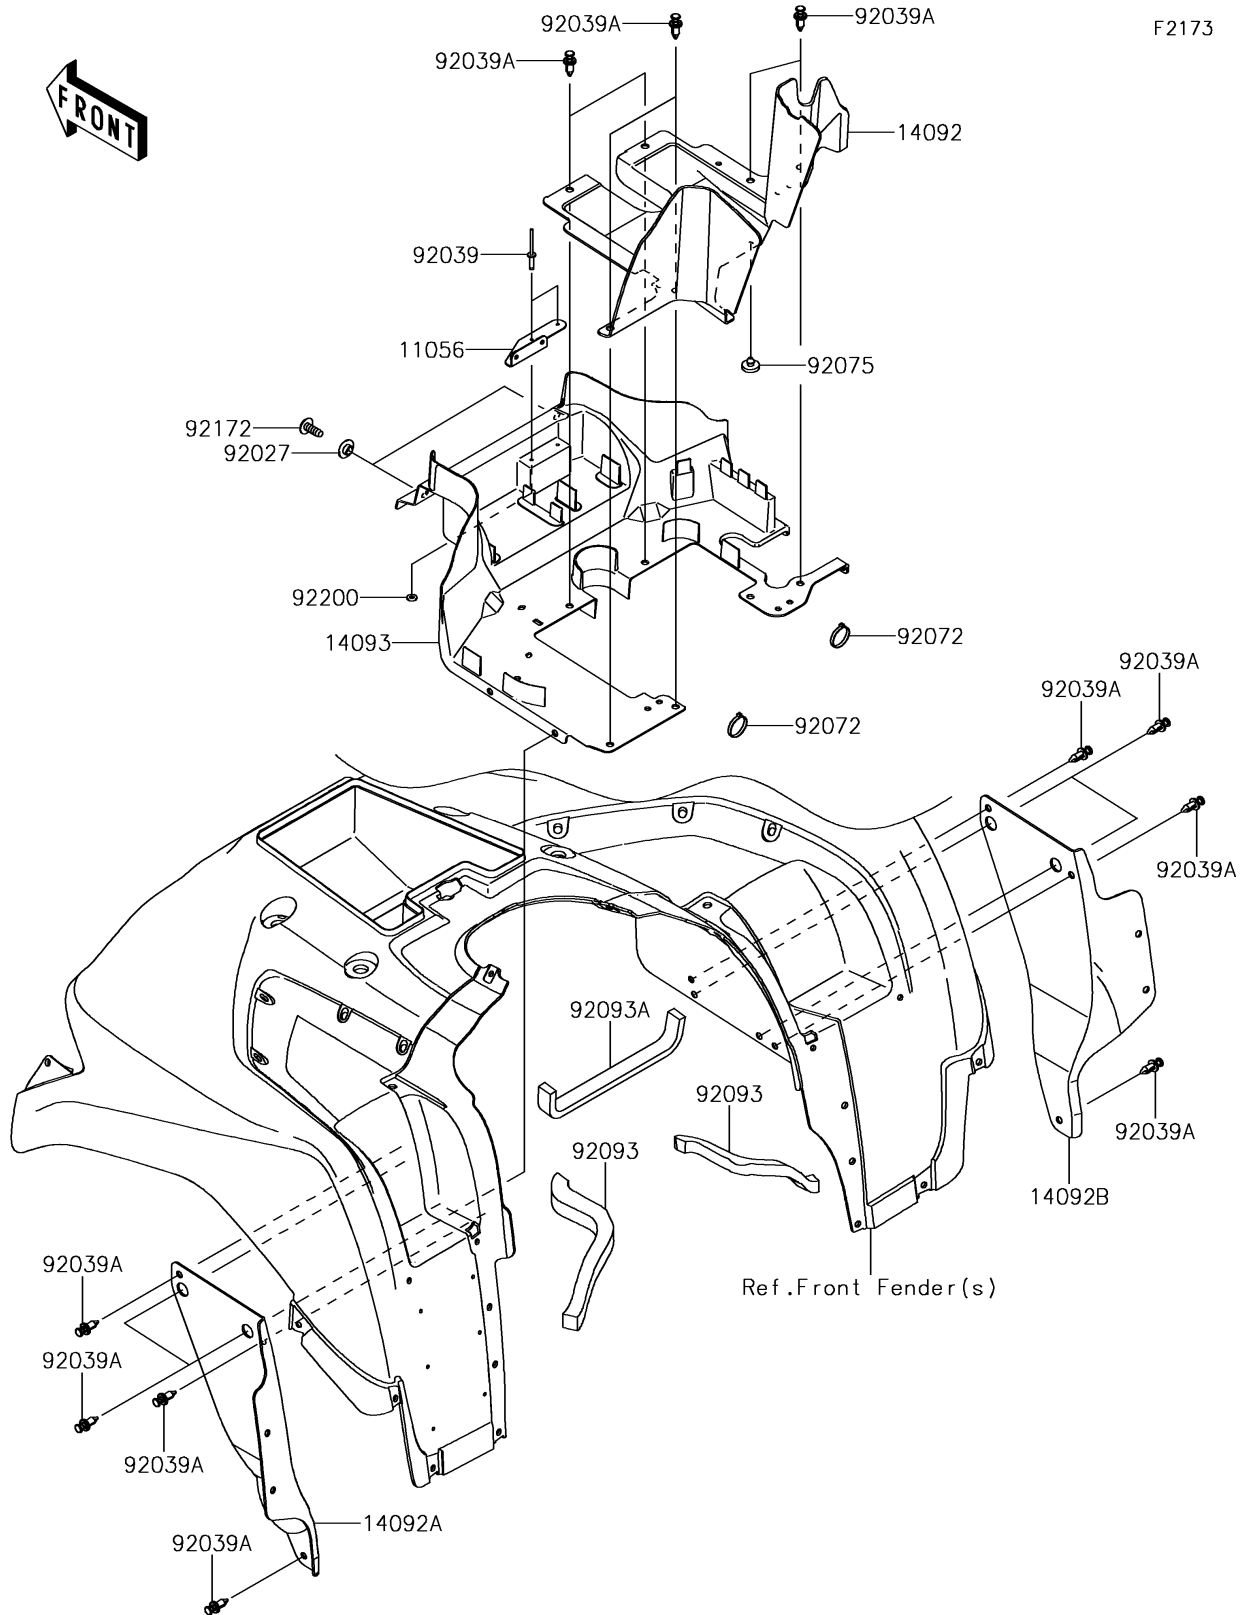

2016 BRUTE FORCE® 750 4x4i PARTS DIAGRAM

Flap

2016 BRUTE FORCE® 750 4x4i PARTS LIST

Flap

ITEM NAME	PART NUMBER	QUANTITY
BRACKET,V.D. SENSOR (Ref # 11056)	11056-0956	1
COVER, TOP INNER, RR (Ref # 14092)	14092-0182	1
COVER, SIDE INNER, LH (Ref # 14092A)	14092-0183	1
COVER, SIDE INNER, RH (Ref # 14092B)	14092-0184	1
COVER, TOP INNER, FR (Ref # 14093)	14093-0022	1
COLLAR (Ref # 92027)	92027-4020	2
RIVET (Ref # 92039)	92039-0031	2
RIVET (Ref # 92039A)	92039-0776	16
BAND, L=292.1 (Ref # 92072)	92072-3509	2
DAMPER, BOOST SENSOR (Ref # 92075)	92075-2113	1
SEAL, 20X270X30 (Ref # 92093)	92093-0570	2
SEAL, 20X300X20 (Ref # 92093A)	92093-0571	1
SCREW, TAPPING, 6X16 (Ref # 92172)	92172-0739	2
WASHER, 3.5X8X1 (Ref # 92200)	92200-1251	2