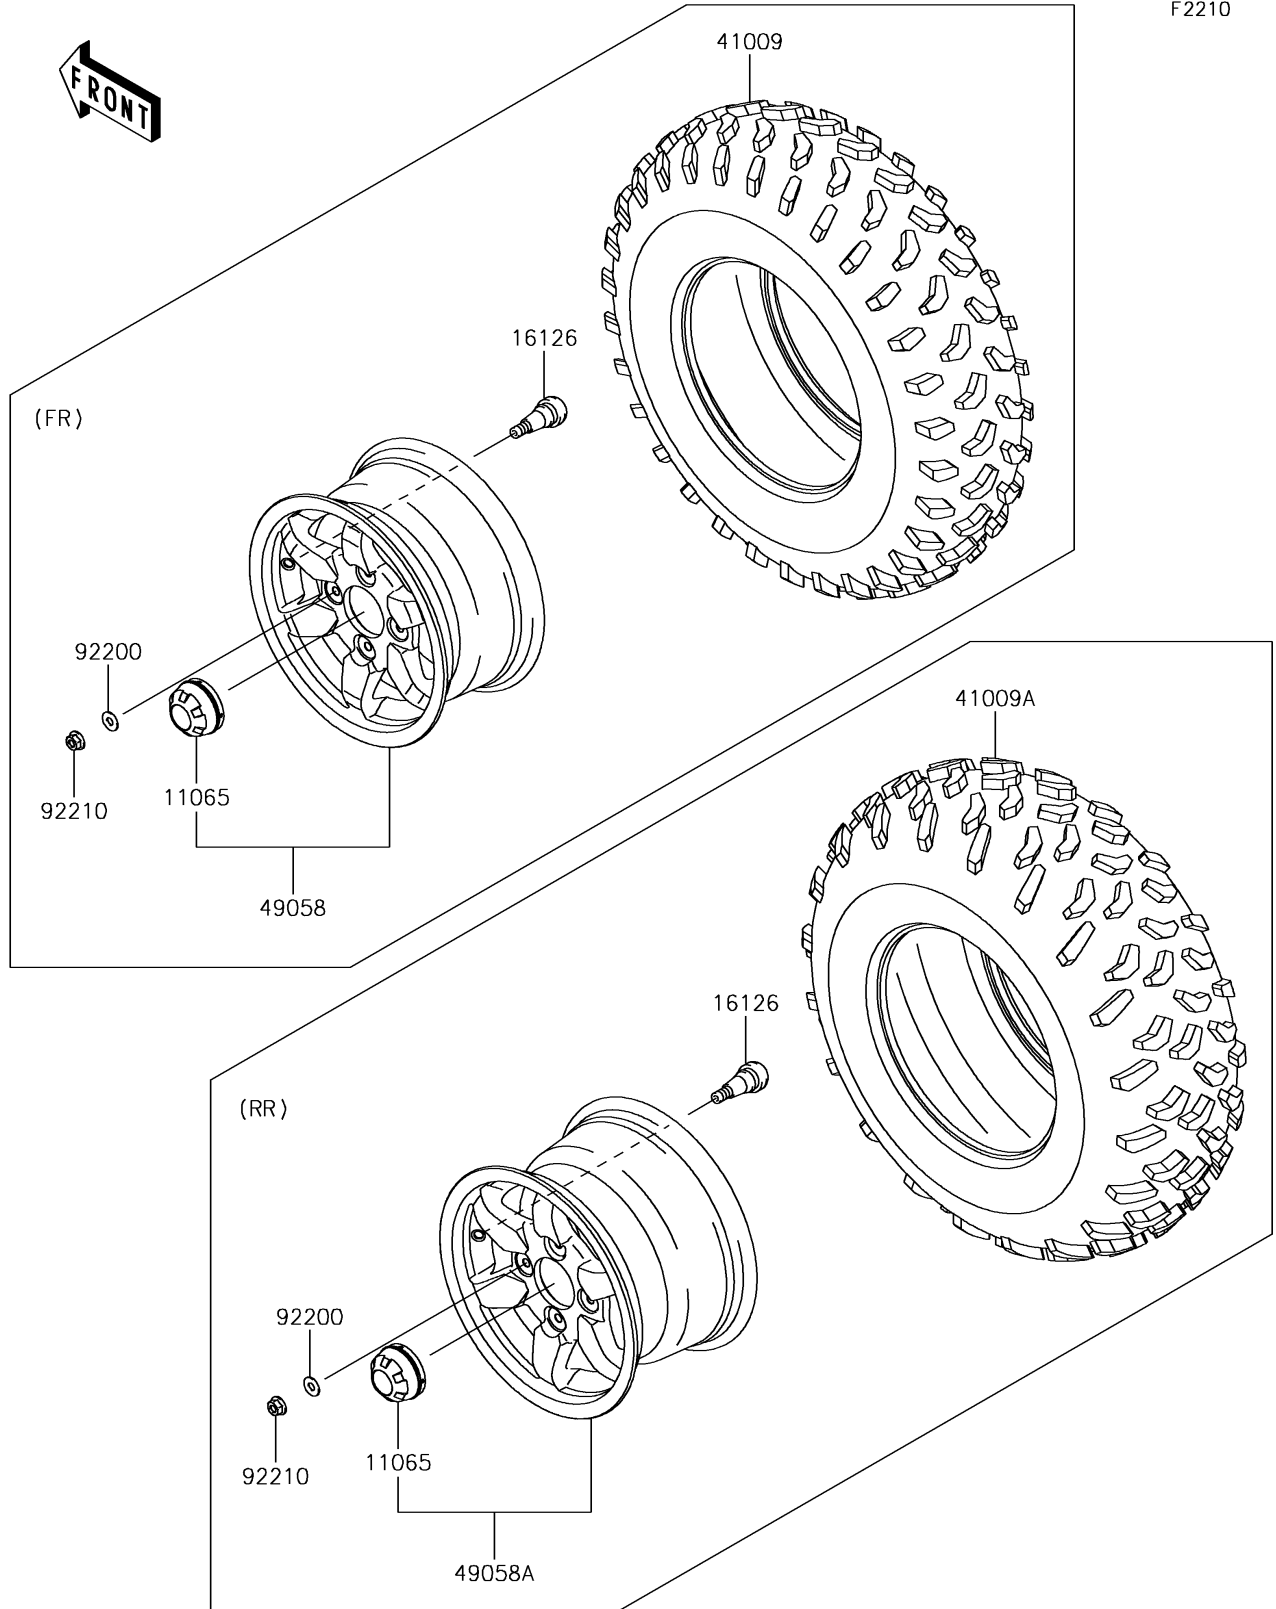

2016 BRUTE FORCE® 750 4x4i PARTS DIAGRAM

Wheels/Tires(LFF-LHF)

F2210

2016 BRUTE FORCE® 750 4x4i PARTS LIST

Wheels/Tires(LFF-LHF)

ITEM NAME	PART NUMBER	QUANTITY
CAP,WHEEL,F.S.BLACK (Ref # 11065)	11065-0321-397	4
VALVE (Ref # 16126)	16126-4001	4
TIRE,FR,AT25X8-12 (Ref # 41009)	41009-0299	2
TIRE,RR,AT25X10-12 (Ref # 41009A)	41009-0300	2
WHEEL,FR,12X6.0AT,F.S.BLACK (Ref # 49058)	49058-0120-397	2
WHEEL,RR,12X7.5AT,F.S.BLACK (Ref # 49058A)	49058-0122-397	2
WASHER,10.5X25X1.6 (Ref # 92200)	92200-1595	16
NUT,FLANGED,10MM (Ref # 92210)	92210-1325	16