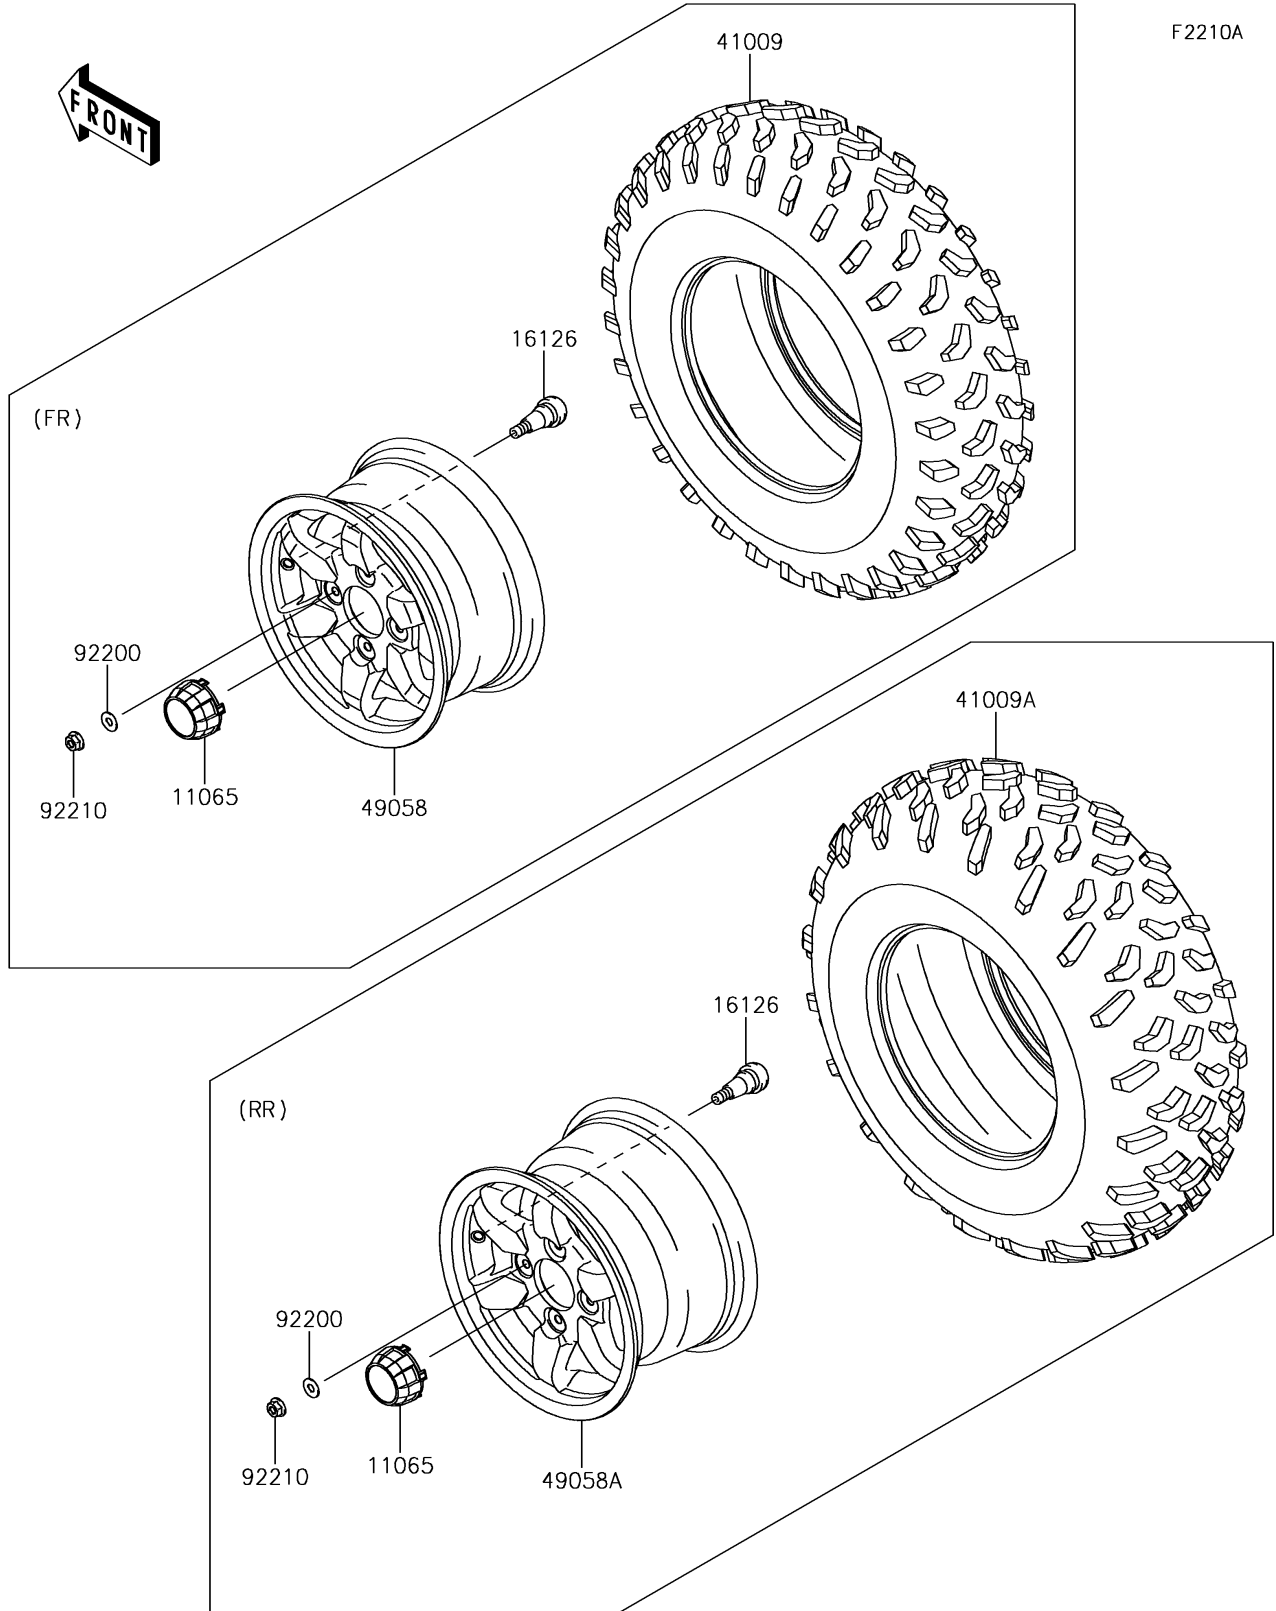

2019 BRUTE FORCE® 750 4x4i PARTS DIAGRAM

Wheels/Tires(LJF/LKF)

2019 BRUTE FORCE® 750 4x4i PARTS LIST

Wheels/Tires(LJF/LKF)

| ITEM NAME | PART NUMBER | QUANTITY |
|--|----------------|----------|
| CAP,WHEEL,F.BLACK (Ref # 11065) | 11065-0893-6Z | 4 |
| VALVE (Ref # 16126) | 16126-4001 | 4 |
| TIRE,FR,AT25X8-12 (Ref # 41009) | 41009-0299 | 2 |
| TIRE,RR,AT25X10-12 (Ref # 41009A) | 41009-0300 | 2 |
| WHEEL,FR,12X6.0AT,F.S.BLACK (Ref # 49058) | 49058-0687-397 | 2 |
| WHEEL,RR,12X7.5AT,F.S.BLACK (Ref # 49058A) | 49058-0688-397 | 2 |
| WASHER,10.5X25X1.6 (Ref # 92200) | 92200-1595 | 16 |
| NUT,FLANGED,10MM (Ref # 92210) | 92210-1325 | 16 |