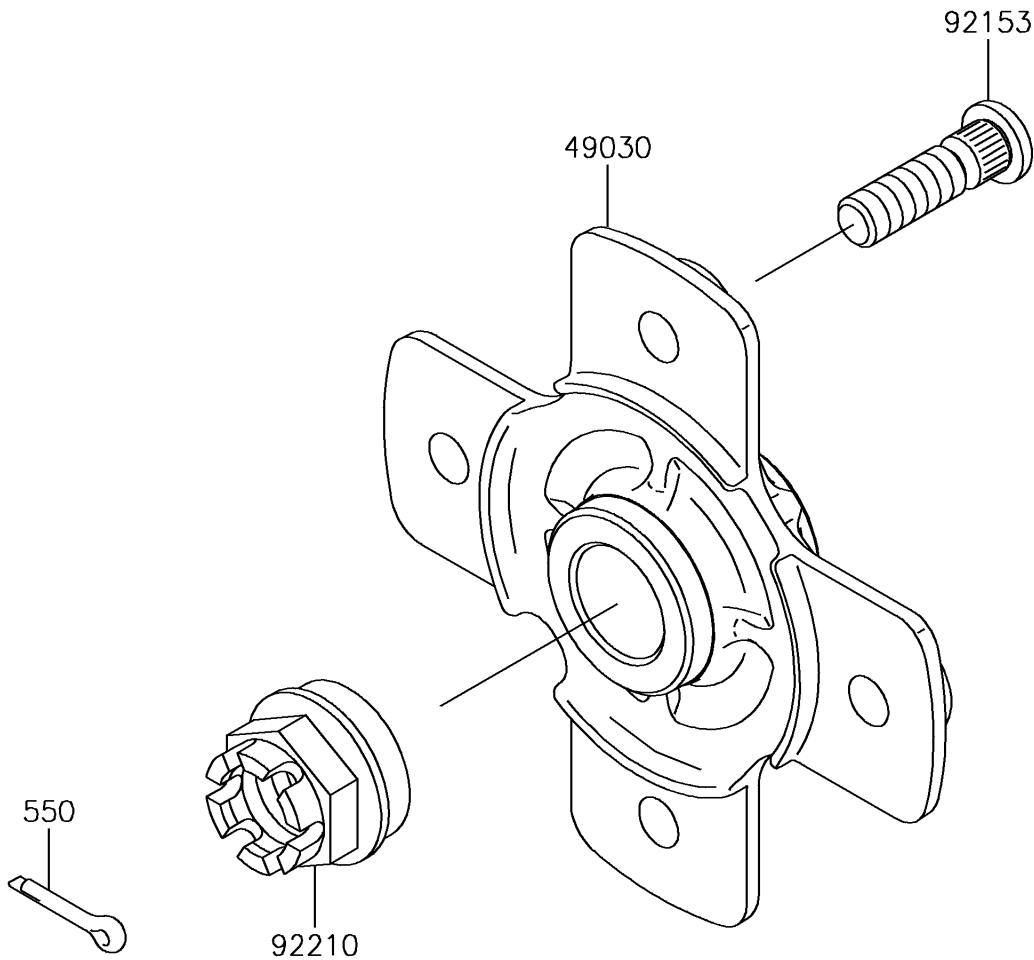

2018 BRUTE FORCE® 750 4x4i PARTS DIAGRAM

Rear Hub

F2240

2018 BRUTE FORCE® 750 4x4i PARTS LIST

Rear Hub

ITEM NAME	PART NUMBER	QUANTITY
HUB,RR (Ref # 49030)	49030-0034	2
PIN-COTTER,4.0X25 (Ref # 550)	550AA4025	2
BOLT,10X36.5 (Ref # 92153)	92153-0890	8
NUT,CASTLE,20MM (Ref # 92210)	92210-1381	2