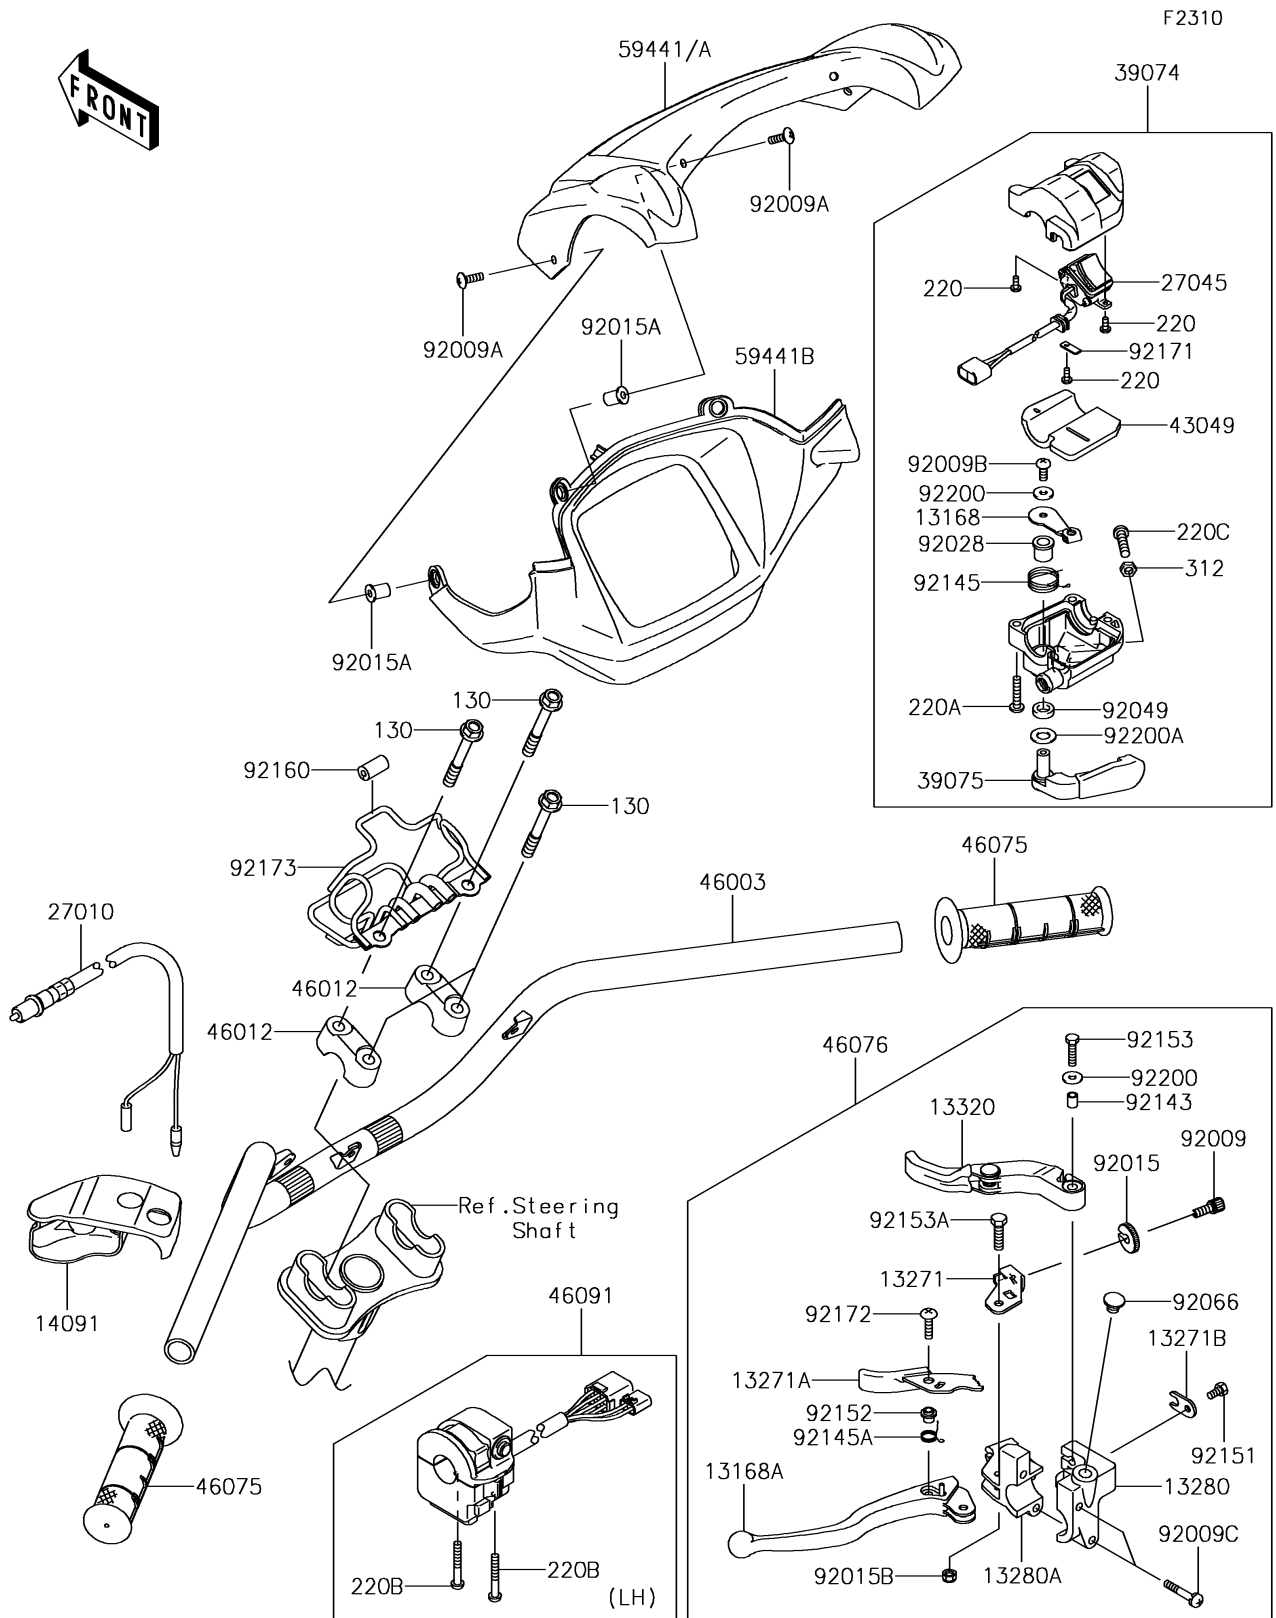

2015 BRUTE FORCE® 750 4x4i PARTS DIAGRAM

Handlebar