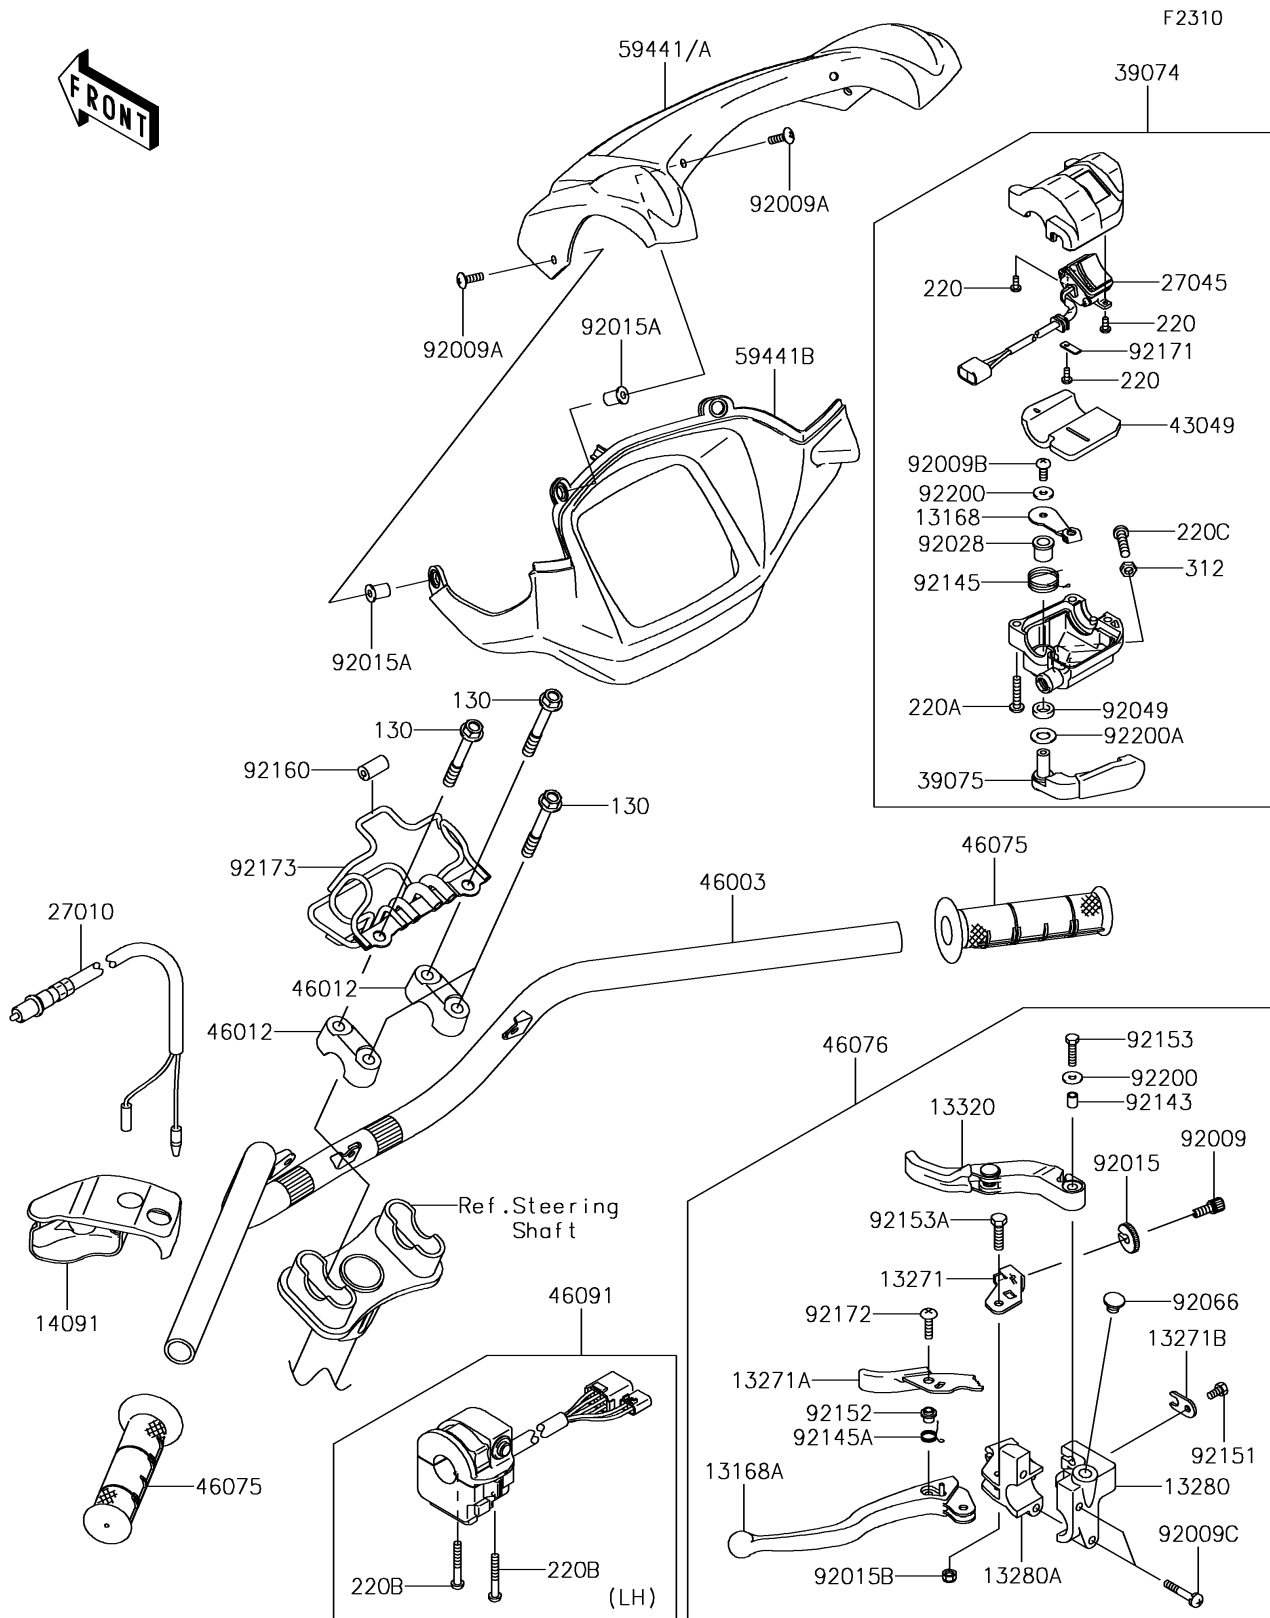

2018 BRUTE FORCE® 750 4x4i PARTS DIAGRAM

Handlebar