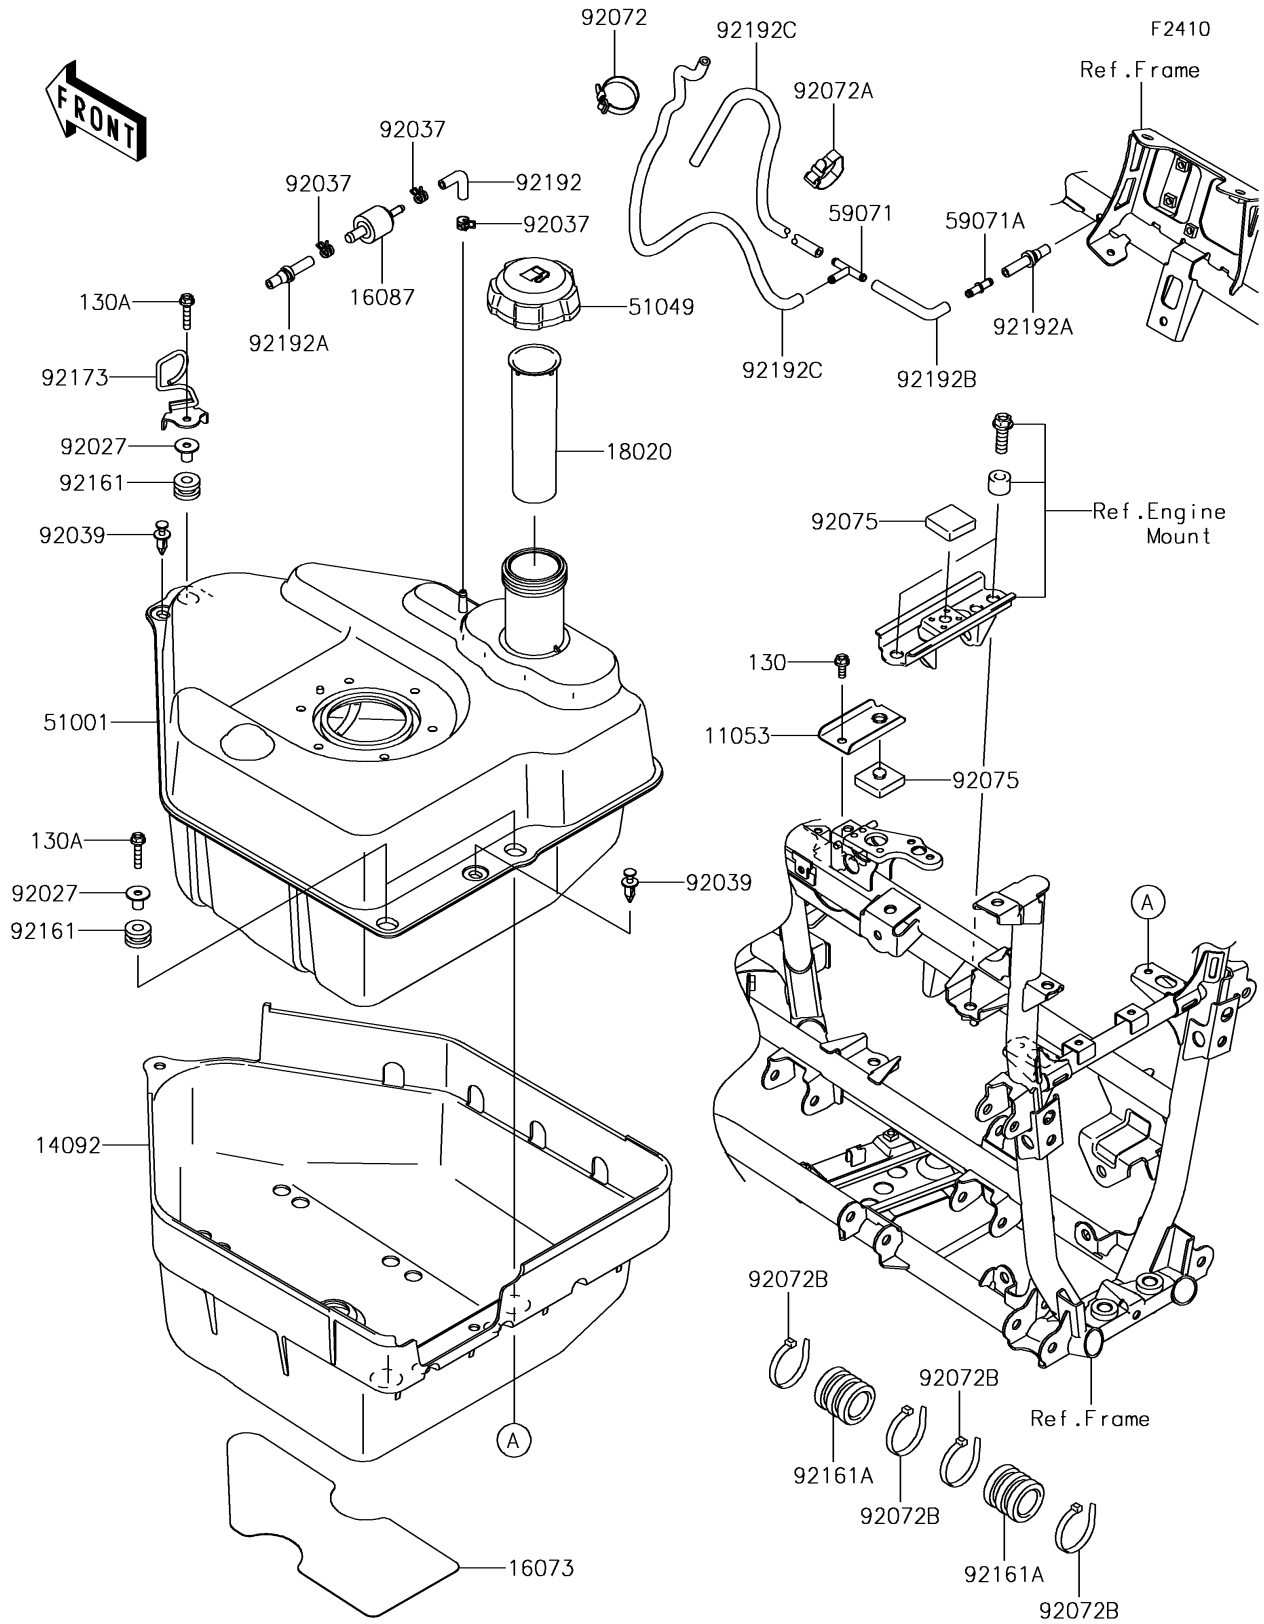

2018 BRUTE FORCE® 750 4x4i PARTS DIAGRAM

Fuel Tank

2018 BRUTE FORCE® 750 4x4i PARTS LIST

Fuel Tank

ITEM NAME	PART NUMBER	QUANTITY
BRACKET,FUEL TANK,TOP (Ref # 11053)	11053-0936	1
BOLT-FLANGED,6X16 (Ref # 130)	130BA0616	1
BOLT-FLANGED,6X30 (Ref # 130A)	130BA0630	3
COVER,FUEL TANK,LWR (Ref # 14092)	14092-0186	1
INSULATOR,FUEL TANK COVER,LWR (Ref # 16073)	16073-0034	1
VALVE-CHECK (Ref # 16087)	16087-0008	1
BAFFLE,FUEL TANK (Ref # 18020)	18020-0008	1
TANK-COMP-FUEL (Ref # 51001)	51001-0237	1
CAP-TANK,FUEL (Ref # 51049)	51049-0718	1
JOINT (Ref # 59071)	59071-3705	1
JOINT (Ref # 59071A)	59071-3717	1
COLLAR,L=16.1 (Ref # 92027)	92027-1847	3
CLAMP,TUBE (Ref # 92037)	92037-1461	3
RIVET (Ref # 92039)	92039-0776	2
BAND,L=149 (Ref # 92072)	92072-031	1
BAND,L=186 (Ref # 92072A)	92072-056	1
BAND,L=188 (Ref # 92072B)	92072-1239	4
DAMPER (Ref # 92075)	92075-1882	2
DAMPER (Ref # 92161)	92161-0106	3
DAMPER,FUEL TANK,RR (Ref # 92161A)	92161-1111	2
CLAMP,FUEL TUBE (Ref # 92173)	92173-0872	1
TUBE,FUEL TANK-CHECK VALVE (Ref # 92192)	92192-0067	1
TUBE,FRAME PIPE-CHECK VALVE (Ref # 92192A)	92192-0068	2
TUBE,5X10X80/22 (Ref # 92192B)	92192-0992	1
TUBE,5X10X470 (Ref # 92192C)	92192-0993	2