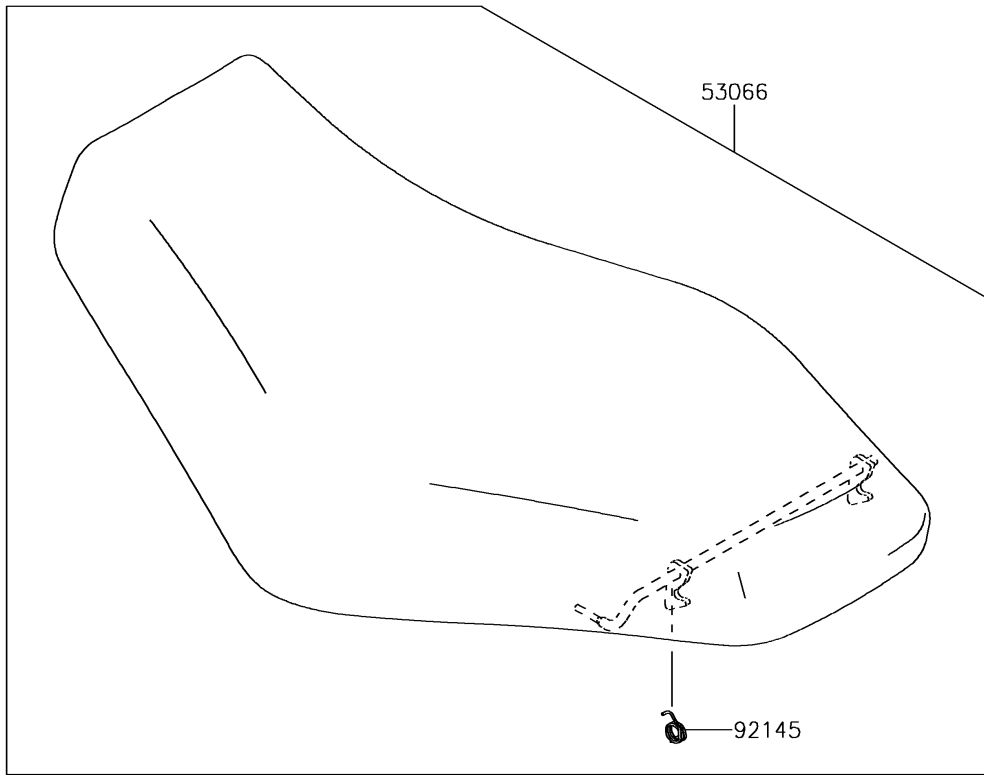

2015 BRUTE FORCE® 750 4x4i PARTS DIAGRAM

Seat

F2510

2015 BRUTE FORCE® 750 4x4i PARTS LIST

Seat

ITEM NAME	PART NUMBER	QUANTITY
BRACKET,SEAT&BATTERY BAND (Ref # 11054)	11054-1236	1
BOLT-FLANGED,8X12 (Ref # 130)	130BA0812	2
SEAT-ASSY,BLACK (Ref # 53066)	53066-0291-MA	1
SPRING,SEAT LATCH (Ref # 92145)	92145-0022	1