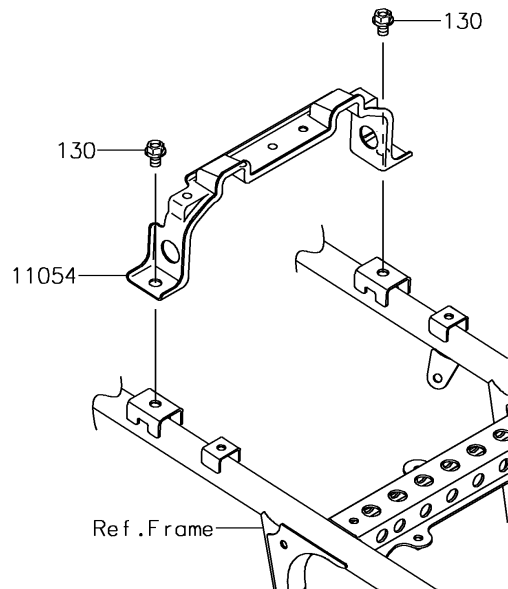

2015 BRUTE FORCE® 750 4x4i PARTS DIAGRAM

Seat

F2510

2015 BRUTE FORCE® 750 4x4i PARTS LIST

Seat

ITEM NAME	PART NUMBER	QUANTITY
BRACKET,SEAT&BATTERY BAND (Ref # 11054)	11054-1236	1
BOLT-FLANGED,8X12 (Ref # 130)	130BA0812	2
SEAT-ASSY,BLACK (Ref # 53066)	53066-0291-MA	1
SPRING,SEAT LATCH (Ref # 92145)	92145-0022	1