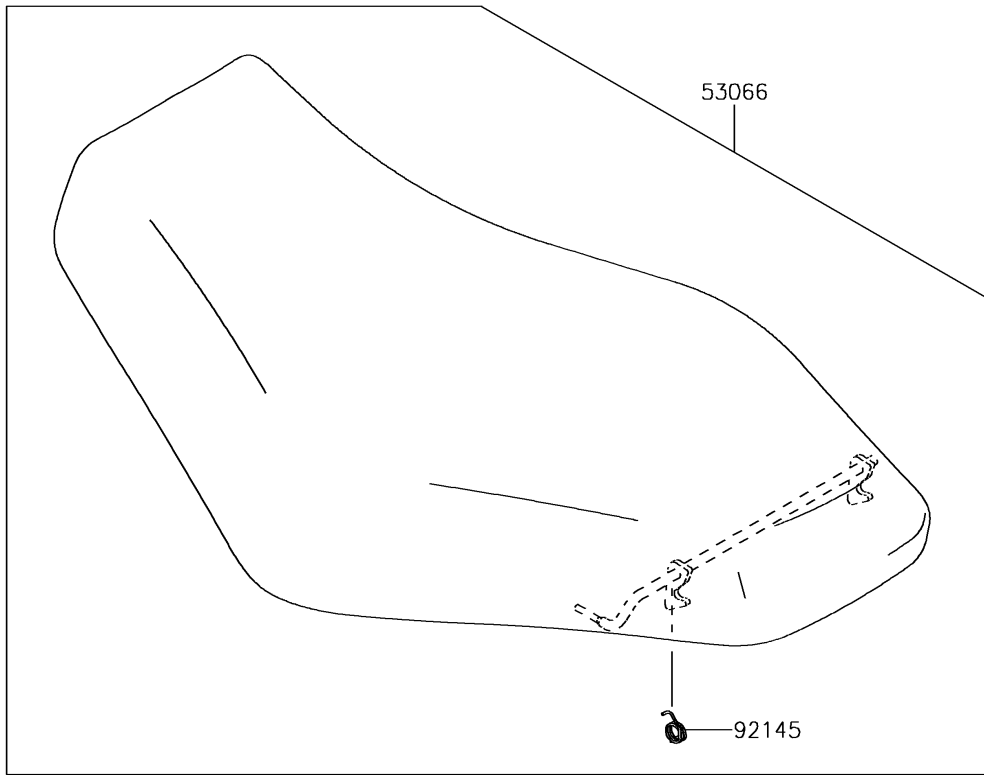

2018 BRUTE FORCE[®] 750 4x4i PARTS DIAGRAM

Seat

F2510

2018 BRUTE FORCE® 750 4x4i PARTS LIST

Seat

ITEM NAME	PART NUMBER	QUANTITY
BRACKET,SEAT&BATTERY BAND (Ref # 11054)	11054-1236	1
BOLT-FLANGED,8X12 (Ref # 130)	130BA0812	2
SEAT-ASSY,BLACK (Ref # 53066)	53066-0291-MA	1
SPRING,SEAT LATCH (Ref # 92145)	92145-0022	1