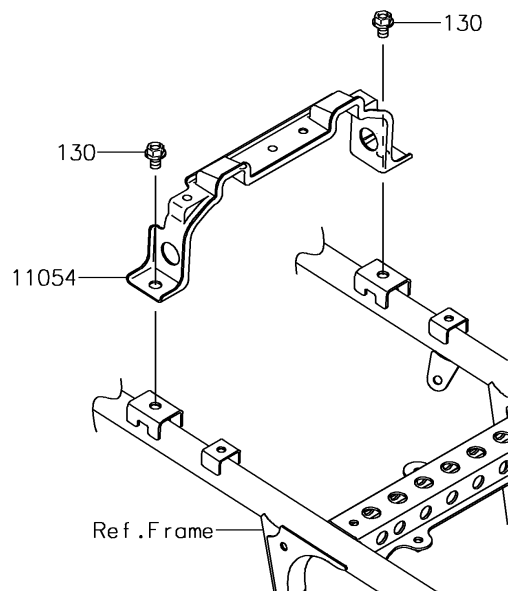

2018 BRUTE FORCE[®] 750 4x4i PARTS DIAGRAM

Seat

F2510

2018 BRUTE FORCE® 750 4x4i PARTS LIST

Seat

ITEM NAME	PART NUMBER	QUANTITY
BRACKET,SEAT&BATTERY BAND (Ref # 11054)	11054-1236	1
BOLT-FLANGED,8X12 (Ref # 130)	130BA0812	2
SEAT-ASSY,BLACK (Ref # 53066)	53066-0291-MA	1
SPRING,SEAT LATCH (Ref # 92145)	92145-0022	1