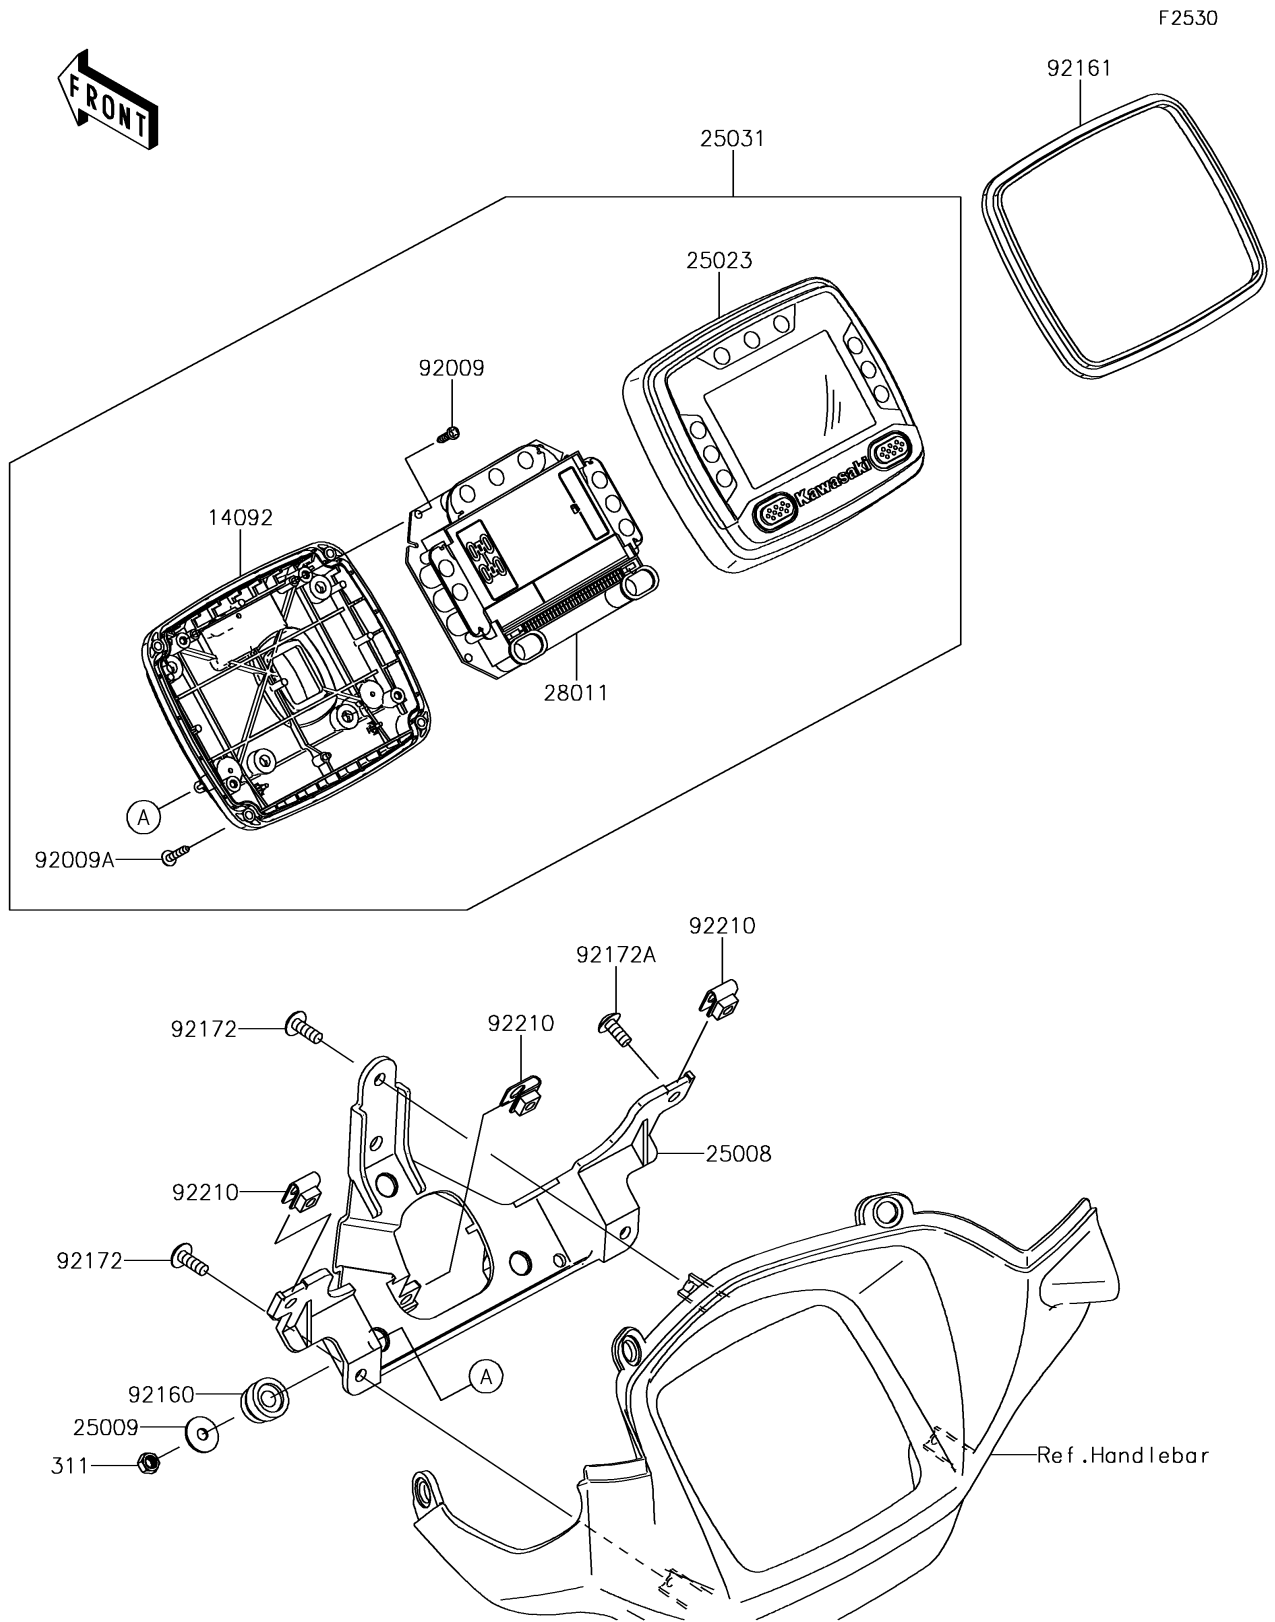

2018 BRUTE FORCE® 750 4x4i PARTS DIAGRAM

Meter(s)

2018 BRUTE FORCE® 750 4x4i PARTS LIST

Meter(s)

ITEM NAME	PART NUMBER	QUANTITY
COVER,LWR CASE (Ref # 14092)	14092-0179	1
BRACKET-METER (Ref # 25008)	25008-0034	1
WASHER,5.2X16X1.2 (Ref # 25009)	25009-004	3
COVER-METER CASE,UPP (Ref # 25023)	25023-0069	1
METER-ASSY,LCD (Ref # 25031)	25031-0473	1
METER,LCD (Ref # 28011)	28011-0603	1
NUT-HEX,5MM (Ref # 311)	311AA0500	3
SCREW,3X12 (Ref # 92009)	92009-1326	4
SCREW,TAPPING,3X16 (Ref # 92009A)	92009-1391	4
DAMPER (Ref # 92160)	92160-1460	3
DAMPER,METER (Ref # 92161)	92161-0906	1
SCREW,TAPPING,5X14 (Ref # 92172)	92172-0265	3
SCREW,5X12 (Ref # 92172A)	92172-0806	3
NUT,5MM (Ref # 92210)	92210-0899	3