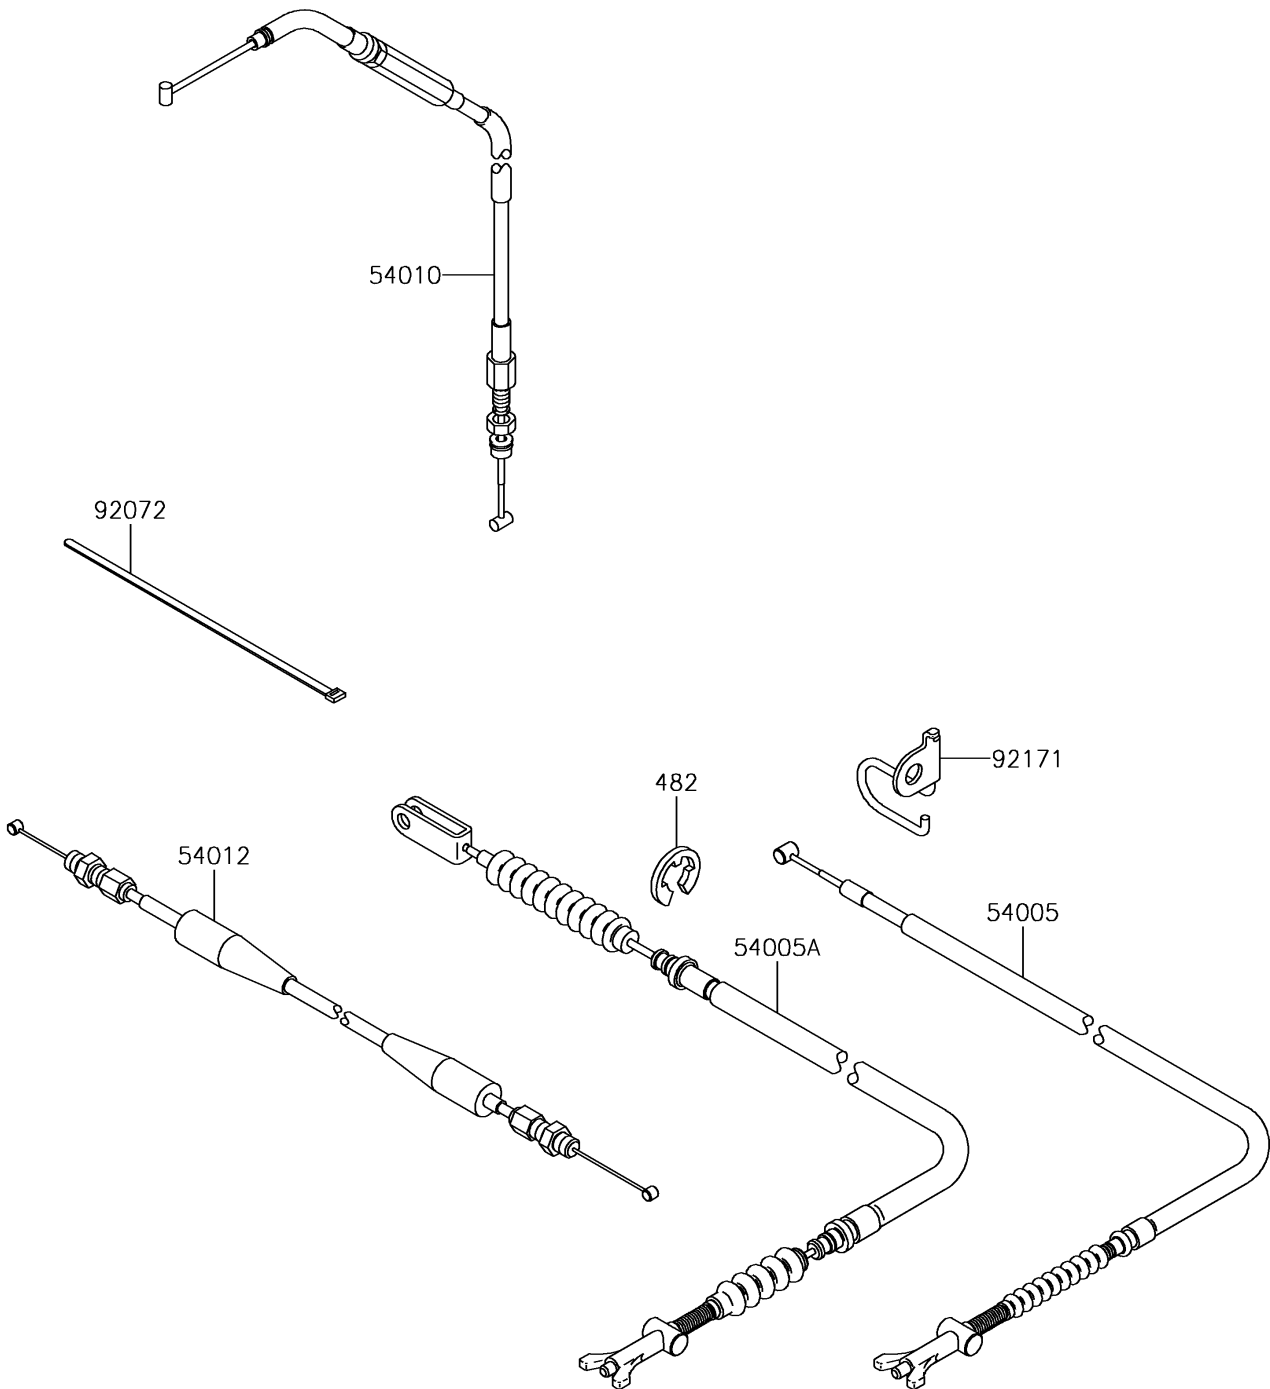

2015 BRUTE FORCE[®] 750 4x4i PARTS DIAGRAM

Cables

F2540

2015 BRUTE FORCE® 750 4x4i PARTS LIST

Cables

ITEM NAME	PART NUMBER	QUANTITY
CIRCLIP-TYPE-E,8MM (Ref # 482)	482EA8000	1
CABLE-BRAKE,PARKING (Ref # 54005)	54005-0017	1
CABLE-BRAKE,FOOT (Ref # 54005A)	54005-0018	1
CABLE,FRONT DIFF LOCK (Ref # 54010)	54010-0570	1
CABLE-THROTTLE (Ref # 54012)	54012-0612	1
BAND,L=188 (Ref # 92072)	92072-1239	3
CLAMP,BRAKE CABLE (Ref # 92171)	92171-0228	1