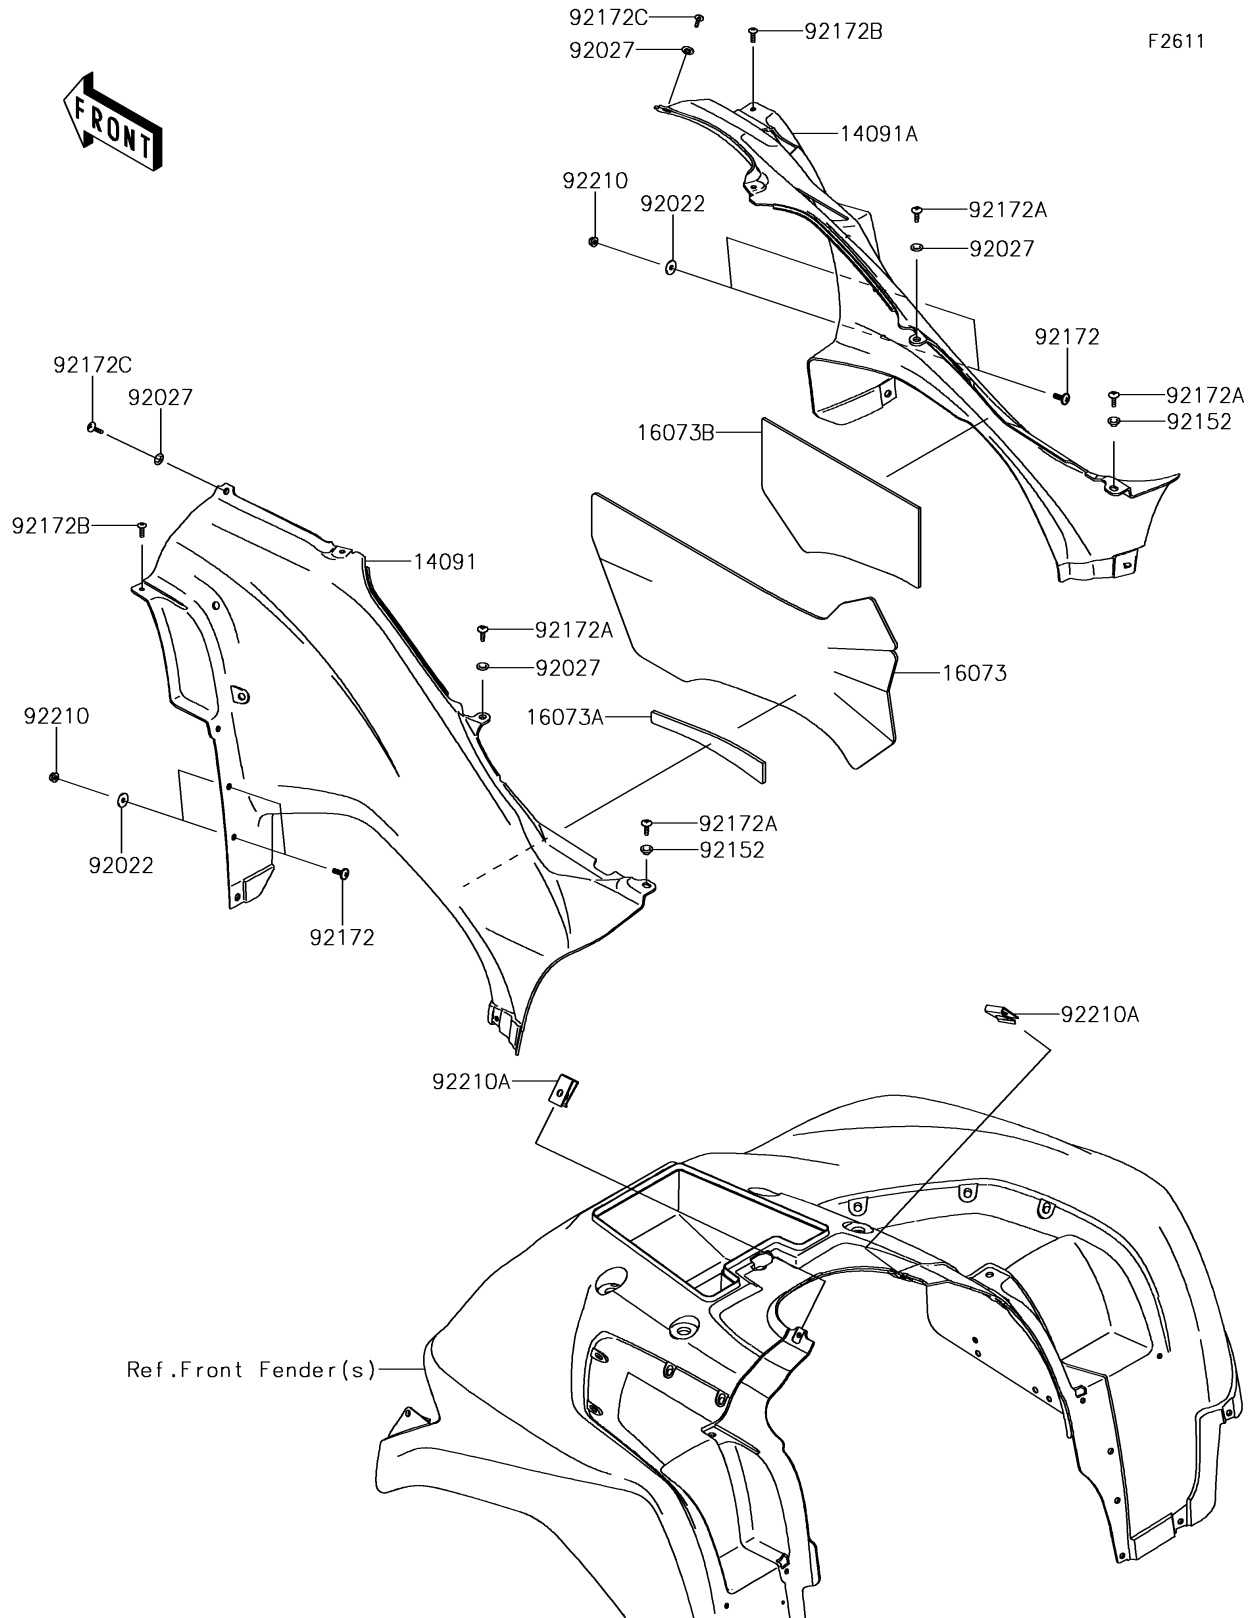

# 2018 BRUTE FORCE® 750 4x4i PARTS DIAGRAM

## Side Covers

### Side Covers

ITEM NAME	PART NUMBER	QUANTITY
COVER,SIDE,LH,T.GREEN (Ref # 14091)	14091-0137-42S	1
COVER,SIDE,RH,T.GREEN (Ref # 14091A)	14091-0138-42S	1
INSULATOR,SIDE COVER,LH (Ref # 16073)	16073-0723	1
INSULATOR,SIDE COVER,OVERLAP (Ref # 16073A)	16073-0807	1
INSULATOR,SIDE COVER,RH (Ref # 16073B)	16073-0808	1
WASHER,6.5X20X1.6 (Ref # 92022)	92022-1557	4
COLLAR (Ref # 92027)	92027-4020	4
COLLAR,6.3X8.3X7.2 (Ref # 92152)	92152-1865	2
SCREW,6X18 (Ref # 92172)	92172-0002	4
SCREW,6X16 (Ref # 92172A)	92172-0236	4
SCREW,5X18 (Ref # 92172B)	92172-0428	2
SCREW,TAPPING,6X20 (Ref # 92172C)	92172-0883	2
NUT,LOCK,FLANGED,6MM (Ref # 92210)	92210-0303	4
NUT,LEAF SPRING,6MM (Ref # 92210A)	92210-0624	2