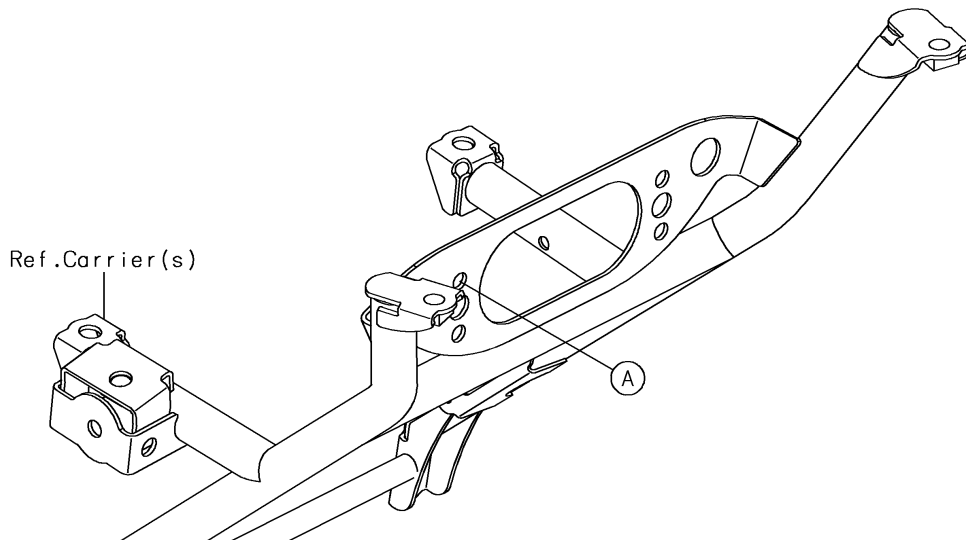

2017 BRUTE FORCE® 750 4x4i PARTS DIAGRAM

Taillight(s)

F2720

2017 BRUTE FORCE® 750 4x4i PARTS LIST

Taillight(s)

ITEM NAME	PART NUMBER	QUANTITY
BRACKET,TAIL LAMP (Ref # 11051)	11051-1870	1
GASKET,TAIL LAMP LENS (Ref # 11061)	11061-0055	1
SCREW-PAN-CROS,4X40 (Ref # 220)	220AA0440	2
LAMP-ASSY-TAIL (Ref # 23024)	23024-0302	1
LENS,TAIL LAMP (Ref # 23026)	23026-1230	1
BULB,12V 21/5W (Ref # 92069)	92069-063	1
DAMPER,TAIL LAMP (Ref # 92160)	92160-1053	2