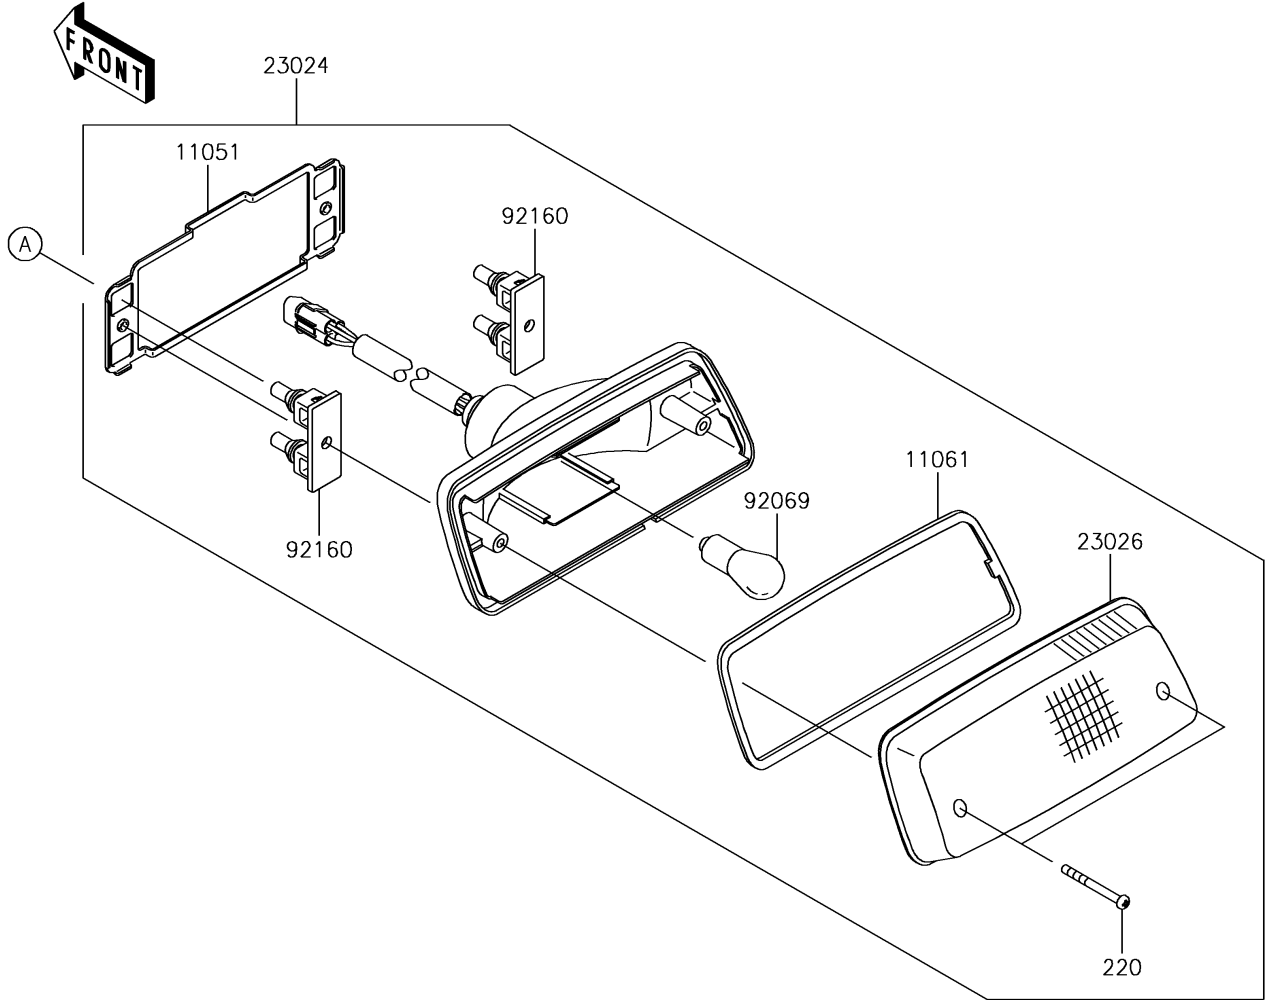

2017 BRUTE FORCE® 750 4x4i PARTS DIAGRAM

Taillight(s)

F2720

2017 BRUTE FORCE® 750 4x4i PARTS LIST

Taillight(s)

ITEM NAME	PART NUMBER	QUANTITY
BRACKET,TAIL LAMP (Ref # 11051)	11051-1870	1
GASKET,TAIL LAMP LENS (Ref # 11061)	11061-0055	1
SCREW-PAN-CROS,4X40 (Ref # 220)	220AA0440	2
LAMP-ASSY-TAIL (Ref # 23024)	23024-0302	1
LENS,TAIL LAMP (Ref # 23026)	23026-1230	1
BULB,12V 21/5W (Ref # 92069)	92069-063	1
DAMPER,TAIL LAMP (Ref # 92160)	92160-1053	2