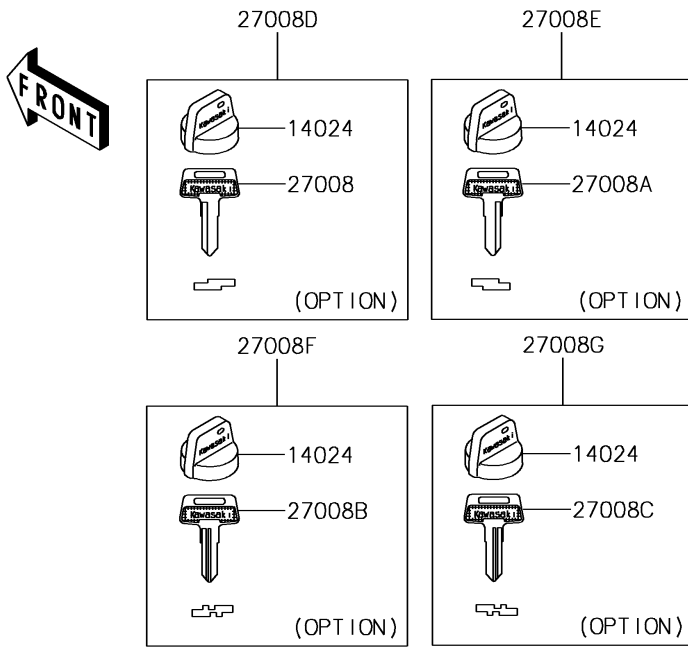

2018 BRUTE FORCE® 750 4x4i PARTS DIAGRAM

Ignition Switch

F2770

2018 BRUTE FORCE® 750 4x4i PARTS LIST

Ignition Switch

ITEM NAME	PART NUMBER	QUANTITY
SWITCH-COMP,D.C. TERMINAL (Ref # 13151)	13151-0557	1
COVER,KEY (Ref # 14024)	14024-1551	4
SWITCH-ASSY-IGNITION (Ref # 27005)	27005-0019	1
KEY-LOCK,BLANK (Ref # 27008)	27008-1041	1
KEY-LOCK,BLANK (Ref # 27008A)	27008-1042	1
KEY-LOCK,BLANK (Ref # 27008B)	27008-1043	1
KEY-LOCK,BLANK (Ref # 27008C)	27008-1044	1
KEY-LOCK,BLANK,W/COVER (Ref # 27008D)	27008-1132	1
KEY-LOCK,BLANK,W/COVER (Ref # 27008E)	27008-1133	1
KEY-LOCK,BLANK,W/COVER (Ref # 27008F)	27008-1134	1
KEY-LOCK,BLANK,W/COVER (Ref # 27008G)	27008-1135	1
NUT,IGNITION SWITCH (Ref # 92210)	92210-1109	1