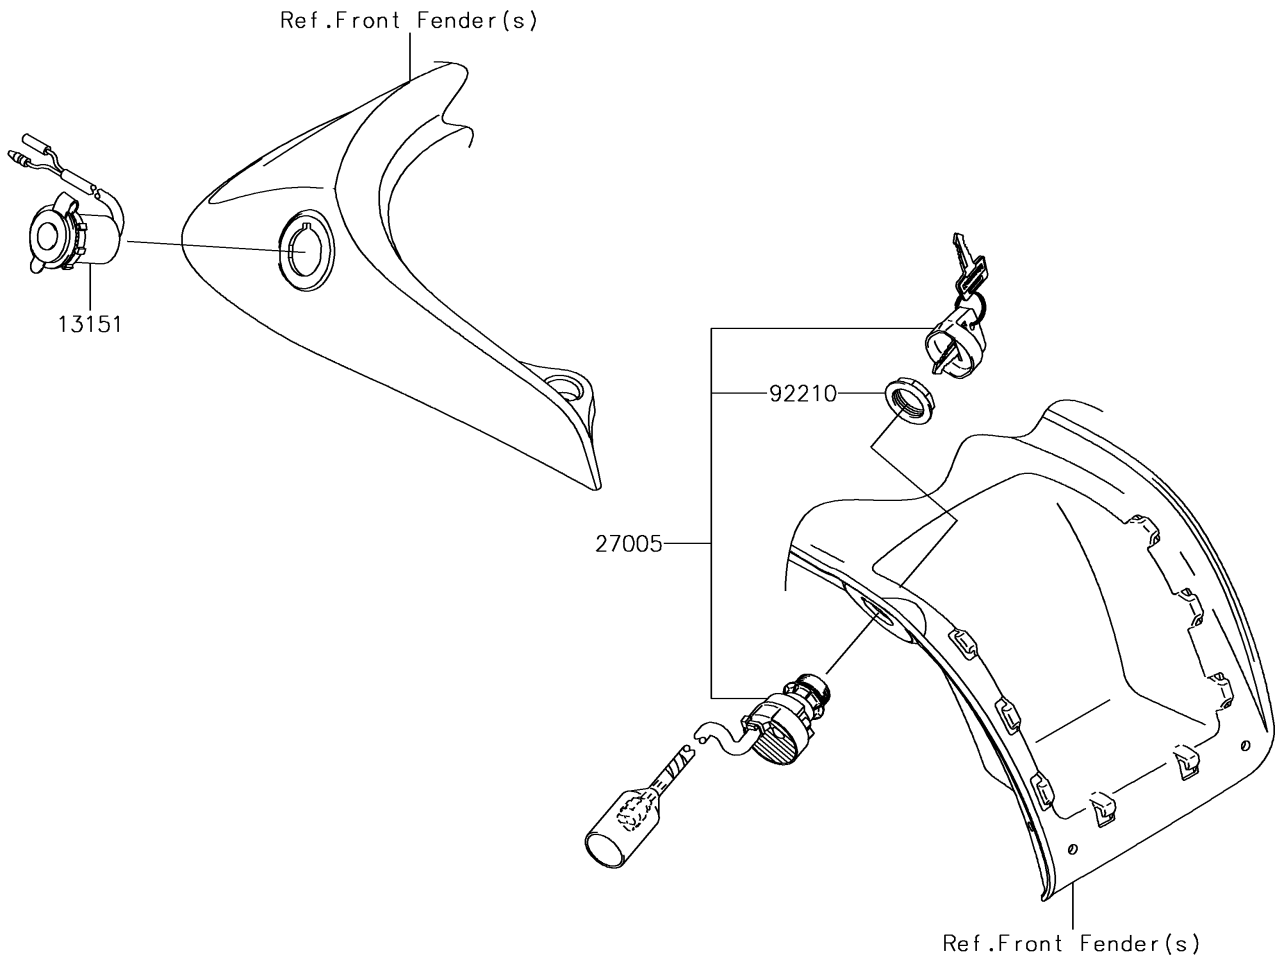

2018 BRUTE FORCE® 750 4x4i PARTS DIAGRAM

Ignition Switch

F2770

2018 BRUTE FORCE® 750 4x4i PARTS LIST

Ignition Switch

ITEM NAME	PART NUMBER	QUANTITY
SWITCH-COMP,D.C. TERMINAL (Ref # 13151)	13151-0557	1
COVER,KEY (Ref # 14024)	14024-1551	4
SWITCH-ASSY-IGNITION (Ref # 27005)	27005-0019	1
KEY-LOCK,BLANK (Ref # 27008)	27008-1041	1
KEY-LOCK,BLANK (Ref # 27008A)	27008-1042	1
KEY-LOCK,BLANK (Ref # 27008B)	27008-1043	1
KEY-LOCK,BLANK (Ref # 27008C)	27008-1044	1
KEY-LOCK,BLANK,W/COVER (Ref # 27008D)	27008-1132	1
KEY-LOCK,BLANK,W/COVER (Ref # 27008E)	27008-1133	1
KEY-LOCK,BLANK,W/COVER (Ref # 27008F)	27008-1134	1
KEY-LOCK,BLANK,W/COVER (Ref # 27008G)	27008-1135	1
NUT,IGNITION SWITCH (Ref # 92210)	92210-1109	1