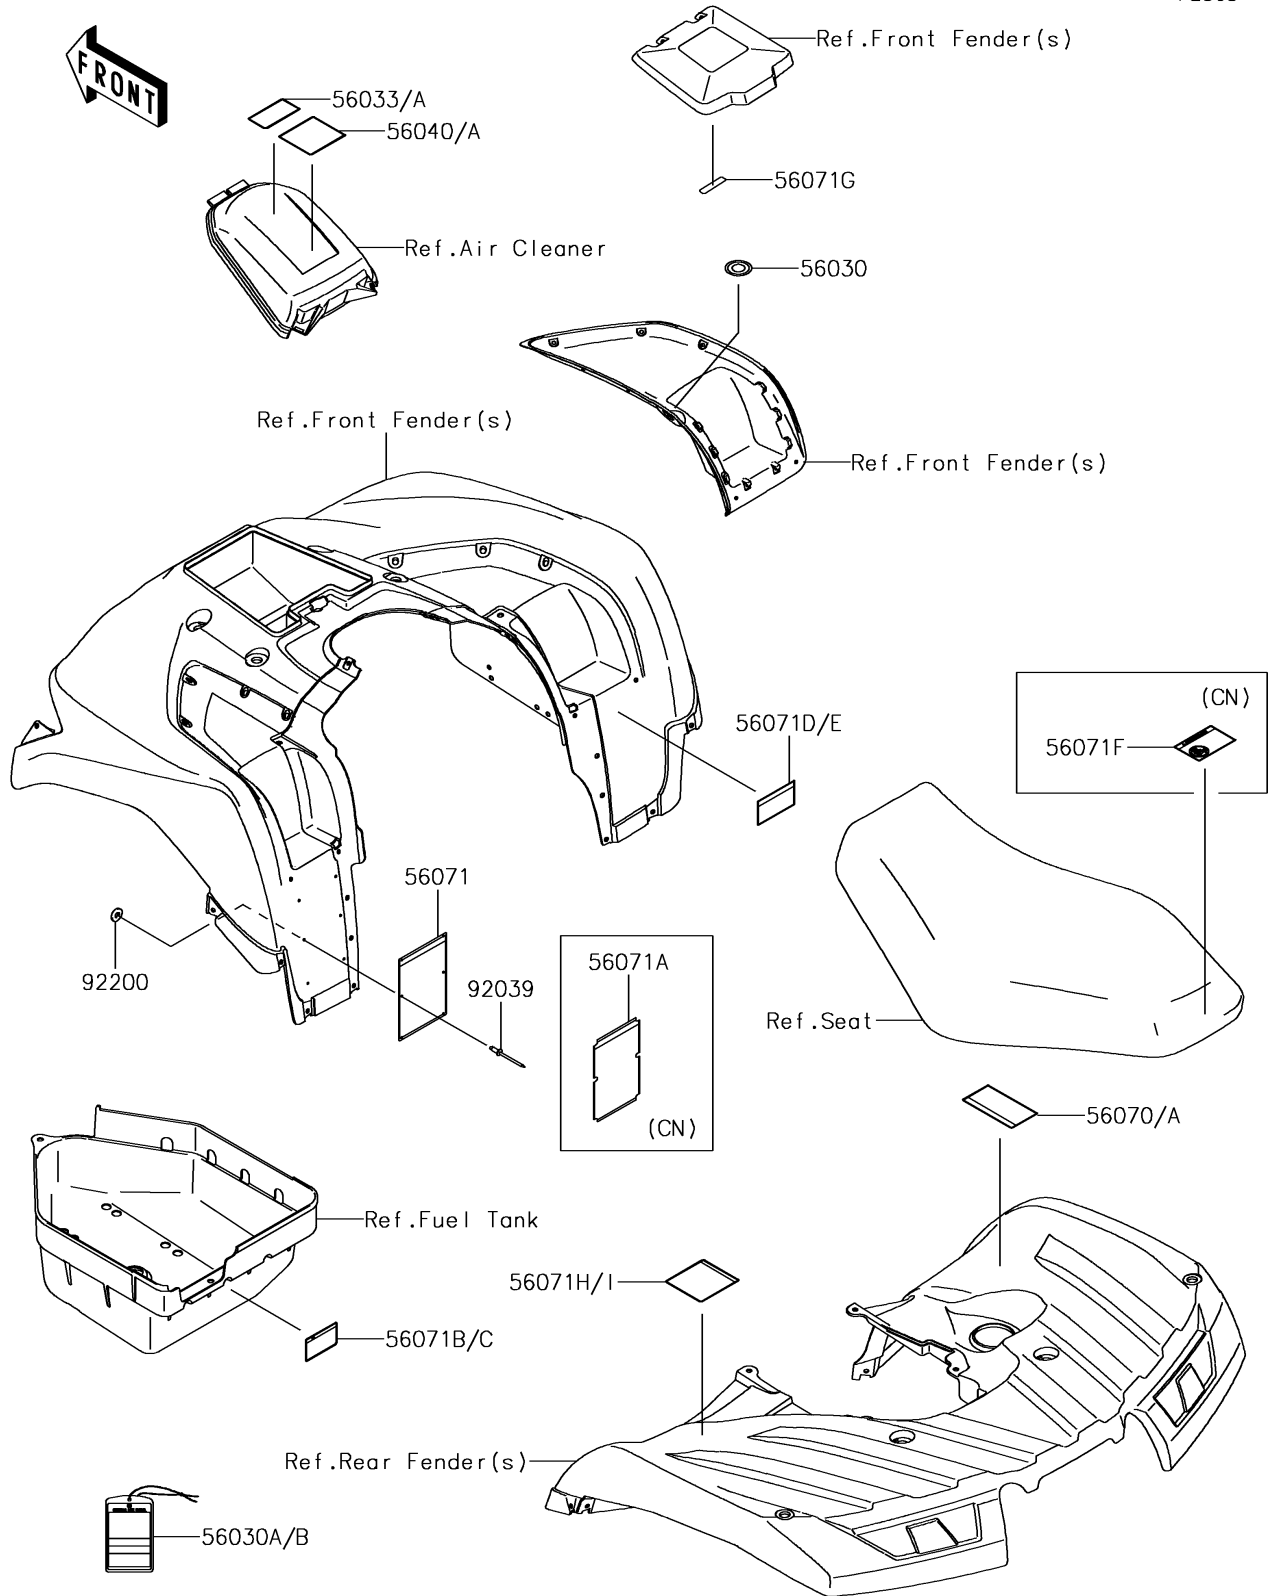

2018 BRUTE FORCE® 750 4x4i PARTS DIAGRAM

Labels

F2860

2018 BRUTE FORCE® 750 4x4i PARTS LIST

Labels

ITEM NAME	PART NUMBER	QUANTITY
LABEL,IGNITION SWITCH (Ref # 56030)	56030-0018	1
LABEL,HANGTAG (Ref # 56030A)	56030-0194	1
LABEL,HANGTAG (Ref # 56030B)	56030-0197	1
LABEL-MANUAL,AIR CLEANER (Ref # 56033)	56033-0064	1
LABEL-MANUAL,AIR CLEANER (Ref # 56033A)	56033-0308	1
LABEL-WARNING,UNDER 16 (Ref # 56040)	56040-1276	1
LABEL-WARNING,AGE (Ref # 56040A)	56040-1325	1
LABEL-WARNING,DRIVE BELT (Ref # 56070)	56070-0038	1
LABEL-WARNING,DRIVE BELT (Ref # 56070A)	56070-0039	1
LABEL-WARNING,SERIOUS INJURY (Ref # 56071)	56071-0057	1
LABEL-WARNING,GENERAL (Ref # 56071A)	56071-0059	1
LABEL-WARNING,TOWING (Ref # 56071B)	56071-0079	1
LABEL-WARNING,TRAILER TOWING (Ref # 56071C)	56071-0080	1
LABEL-WARNING,SHIFT LEVER (Ref # 56071D)	56071-0090	1
LABEL-WARNING,SHIFT LEVER (Ref # 56071E)	56071-0092	1
LABEL-WARNING,NO PASSENGER (Ref # 56071F)	56071-0097	1
LABEL-WARNING,STORAGE (Ref # 56071G)	56071-0199	1
LABEL-WARNING,TIRE&LOAD (Ref # 56071H)	56071-0484	1
LABEL-WARNING,TIRE&LOAD (Ref # 56071I)	56071-0485	1
RIVET,3.2X8 (Ref # 92039)	92039-3763	6
WASHER,3.5X8X1 (Ref # 92200)	92200-1251	6