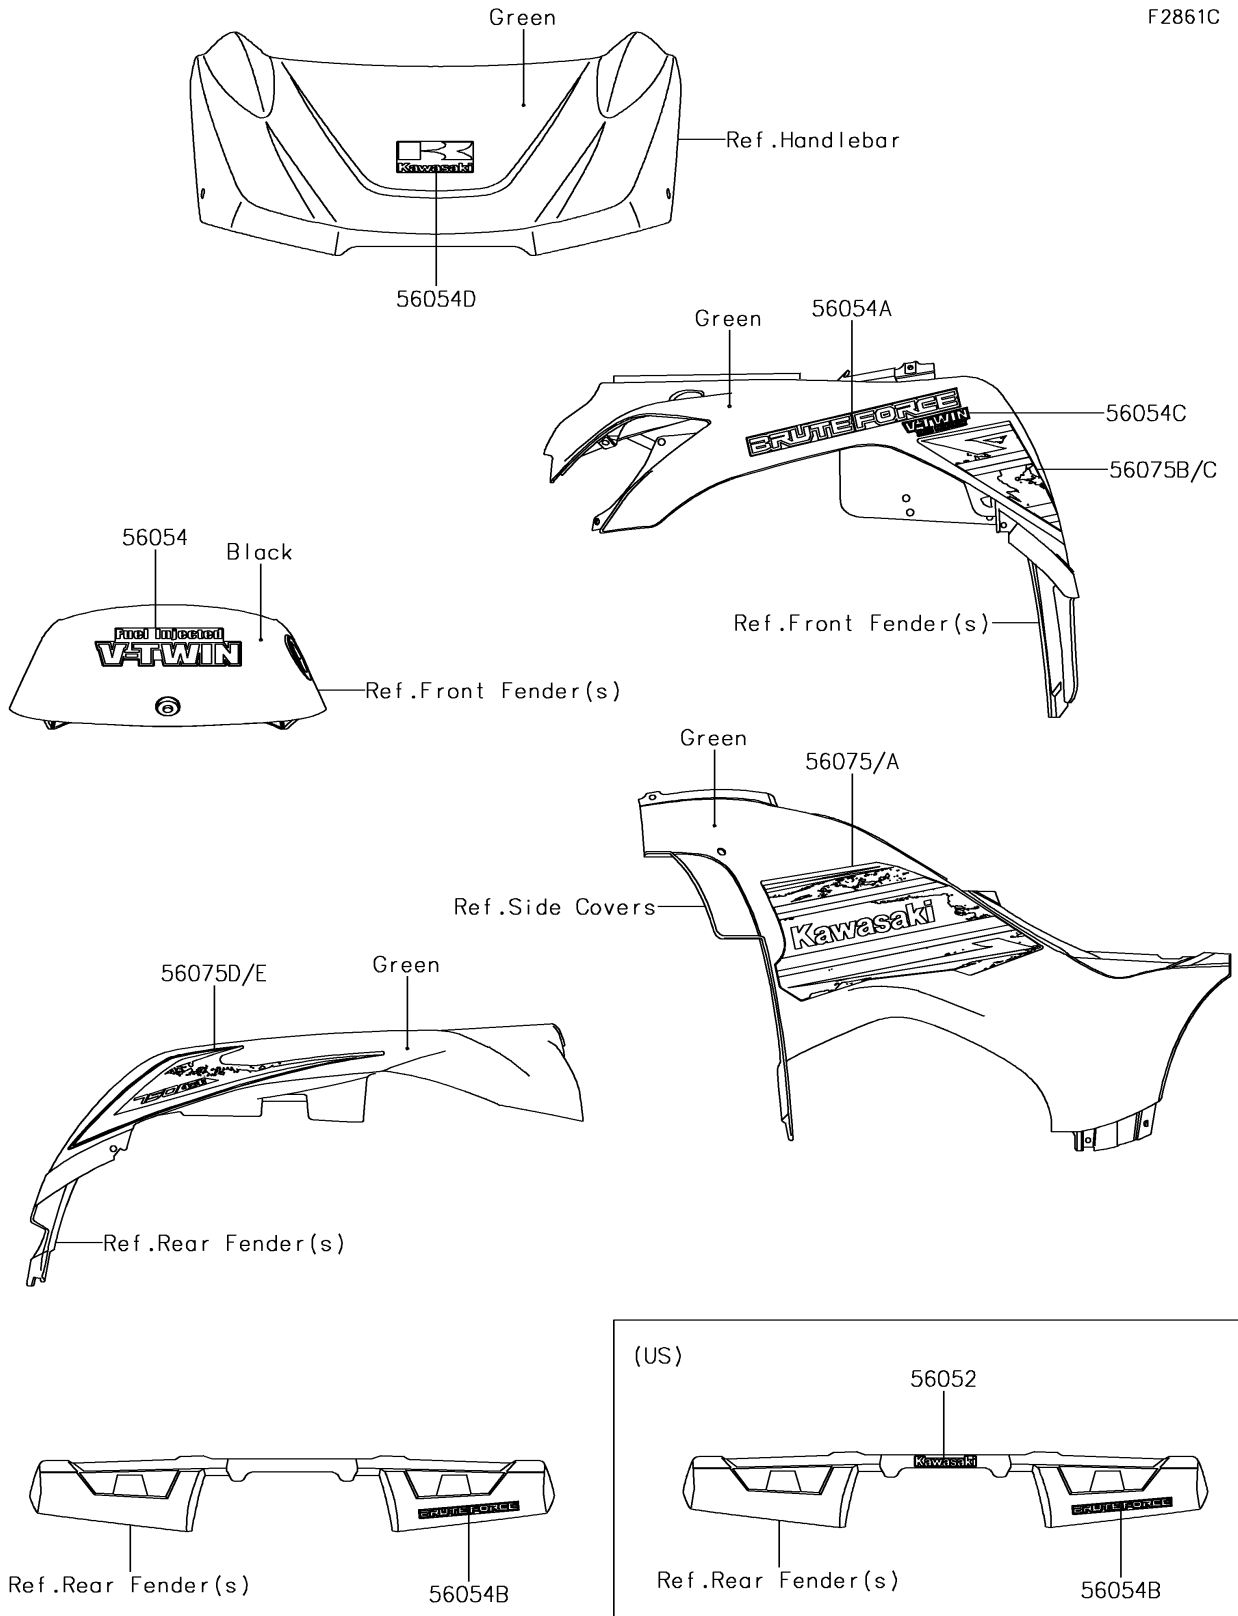

2018 BRUTE FORCE® 750 4x4i PARTS DIAGRAM

Decals(LJF)

F2861C

2018 BRUTE FORCE® 750 4x4i PARTS LIST

Decals(LJF)

ITEM NAME	PART NUMBER	QUANTITY
MARK,KAWASAKI (Ref # 56052)	56052-0928	1
MARK,FUEL INJECTED V-TWIN (Ref # 56054)	56054-0229	1
MARK,FR FENDER,BRUTE FORCE (Ref # 56054A)	56054-0754	2
MARK,RR FENDER,BRUTE FORCE (Ref # 56054B)	56054-0755	1
MARK,FR FENDER,V-TWIN (Ref # 56054C)	56054-1802	2
MARK,HANDLE COVER,K (Ref # 56054D)	56054-2252	1
PATTERN,SIDE COVER,LH (Ref # 56075)	56075-2745	1
PATTERN,SIDE COVER,RH (Ref # 56075A)	56075-2746	1
PATTERN,FR FENDER,LH (Ref # 56075B)	56075-2747	1
PATTERN,FR FENDER,RH (Ref # 56075C)	56075-2748	1
PATTERN,RR FENDER,LH (Ref # 56075D)	56075-2749	1
PATTERN,RR FENDER,RH (Ref # 56075E)	56075-2750	1