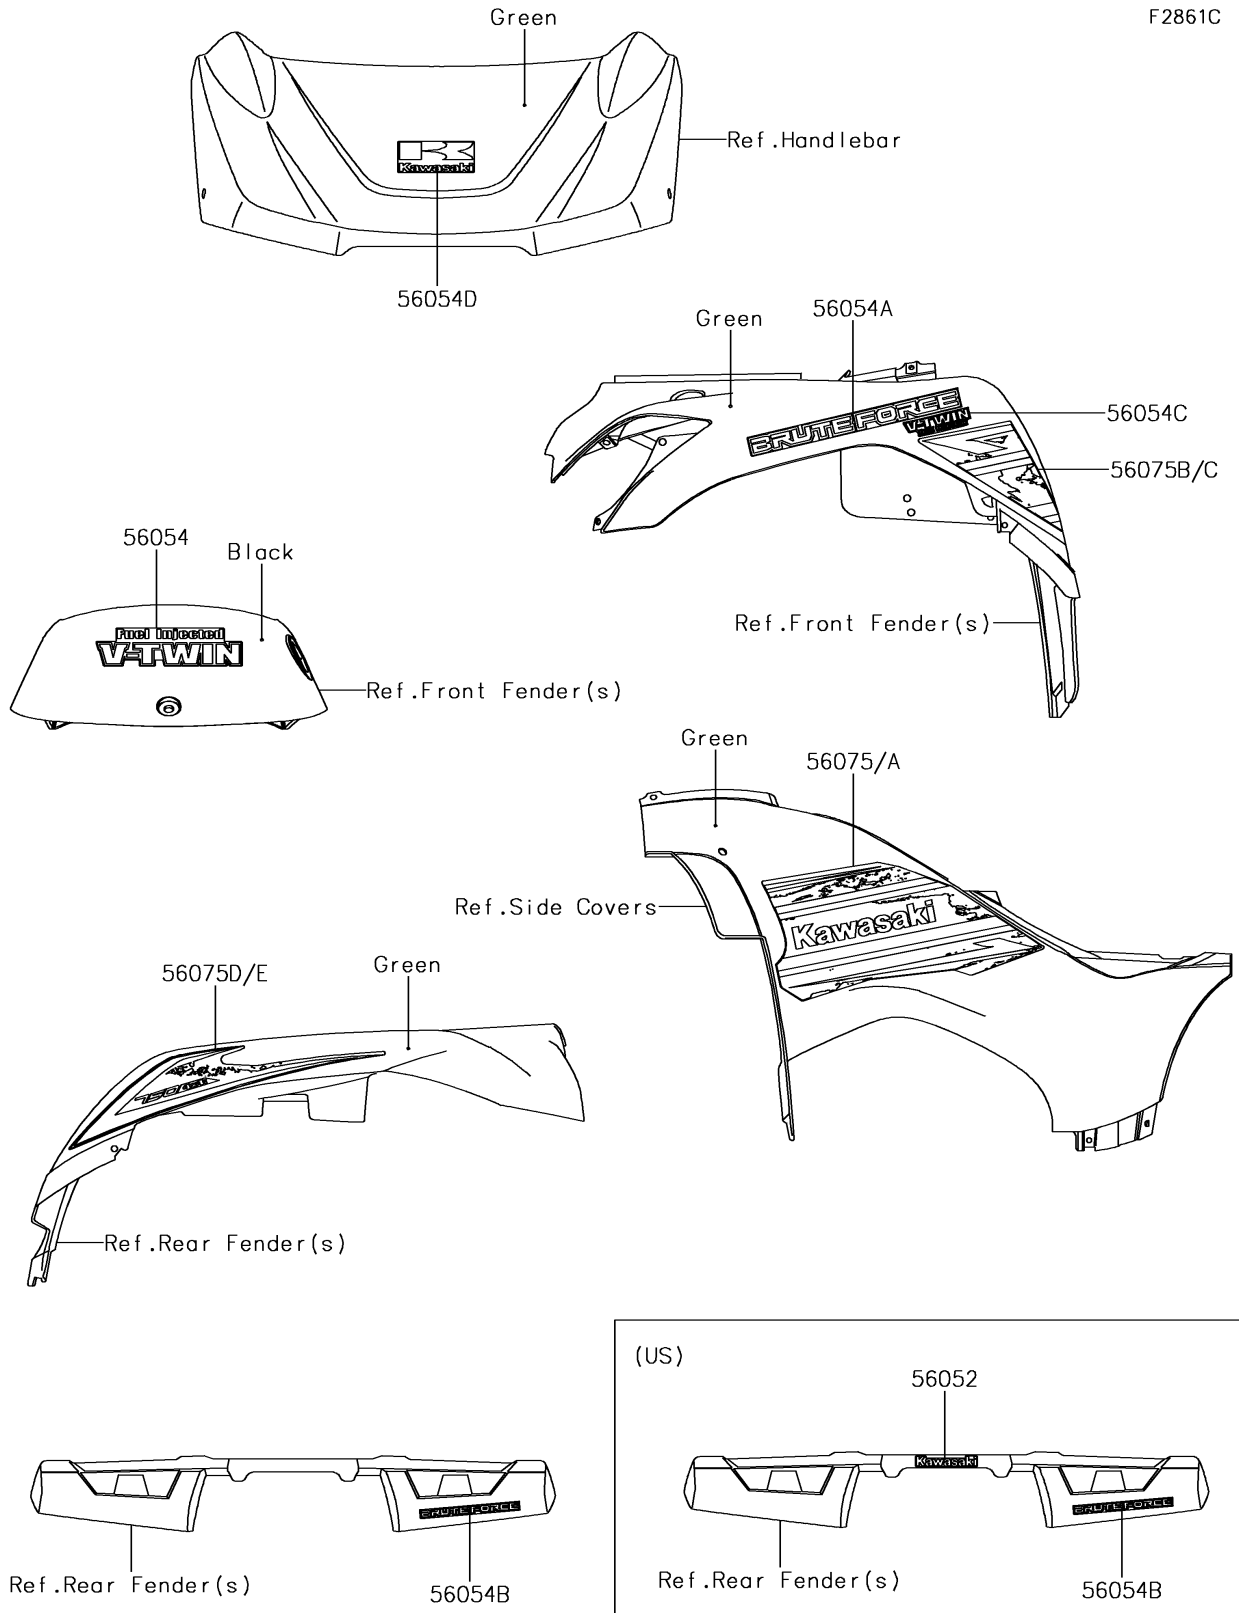

2018 BRUTE FORCE® 750 4x4i PARTS DIAGRAM

Decals(LJF)

F2861C

2018 BRUTE FORCE® 750 4x4i PARTS LIST

Decals(LJF)

| ITEM NAME | PART NUMBER | QUANTITY |
|---|-------------|----------|
| MARK,KAWASAKI (Ref # 56052) | 56052-0928 | 1 |
| MARK,FUEL INJECTED V-TWIN (Ref # 56054) | 56054-0229 | 1 |
| MARK,FR FENDER,BRUTE FORCE (Ref # 56054A) | 56054-0754 | 2 |
| MARK,RR FENDER,BRUTE FORCE (Ref # 56054B) | 56054-0755 | 1 |
| MARK,FR FENDER,V-TWIN (Ref # 56054C) | 56054-1802 | 2 |
| MARK,HANDLE COVER,K (Ref # 56054D) | 56054-2252 | 1 |
| PATTERN,SIDE COVER,LH (Ref # 56075) | 56075-2745 | 1 |
| PATTERN,SIDE COVER,RH (Ref # 56075A) | 56075-2746 | 1 |
| PATTERN,FR FENDER,LH (Ref # 56075B) | 56075-2747 | 1 |
| PATTERN,FR FENDER,RH (Ref # 56075C) | 56075-2748 | 1 |
| PATTERN,RR FENDER,LH (Ref # 56075D) | 56075-2749 | 1 |
| PATTERN,RR FENDER,RH (Ref # 56075E) | 56075-2750 | 1 |