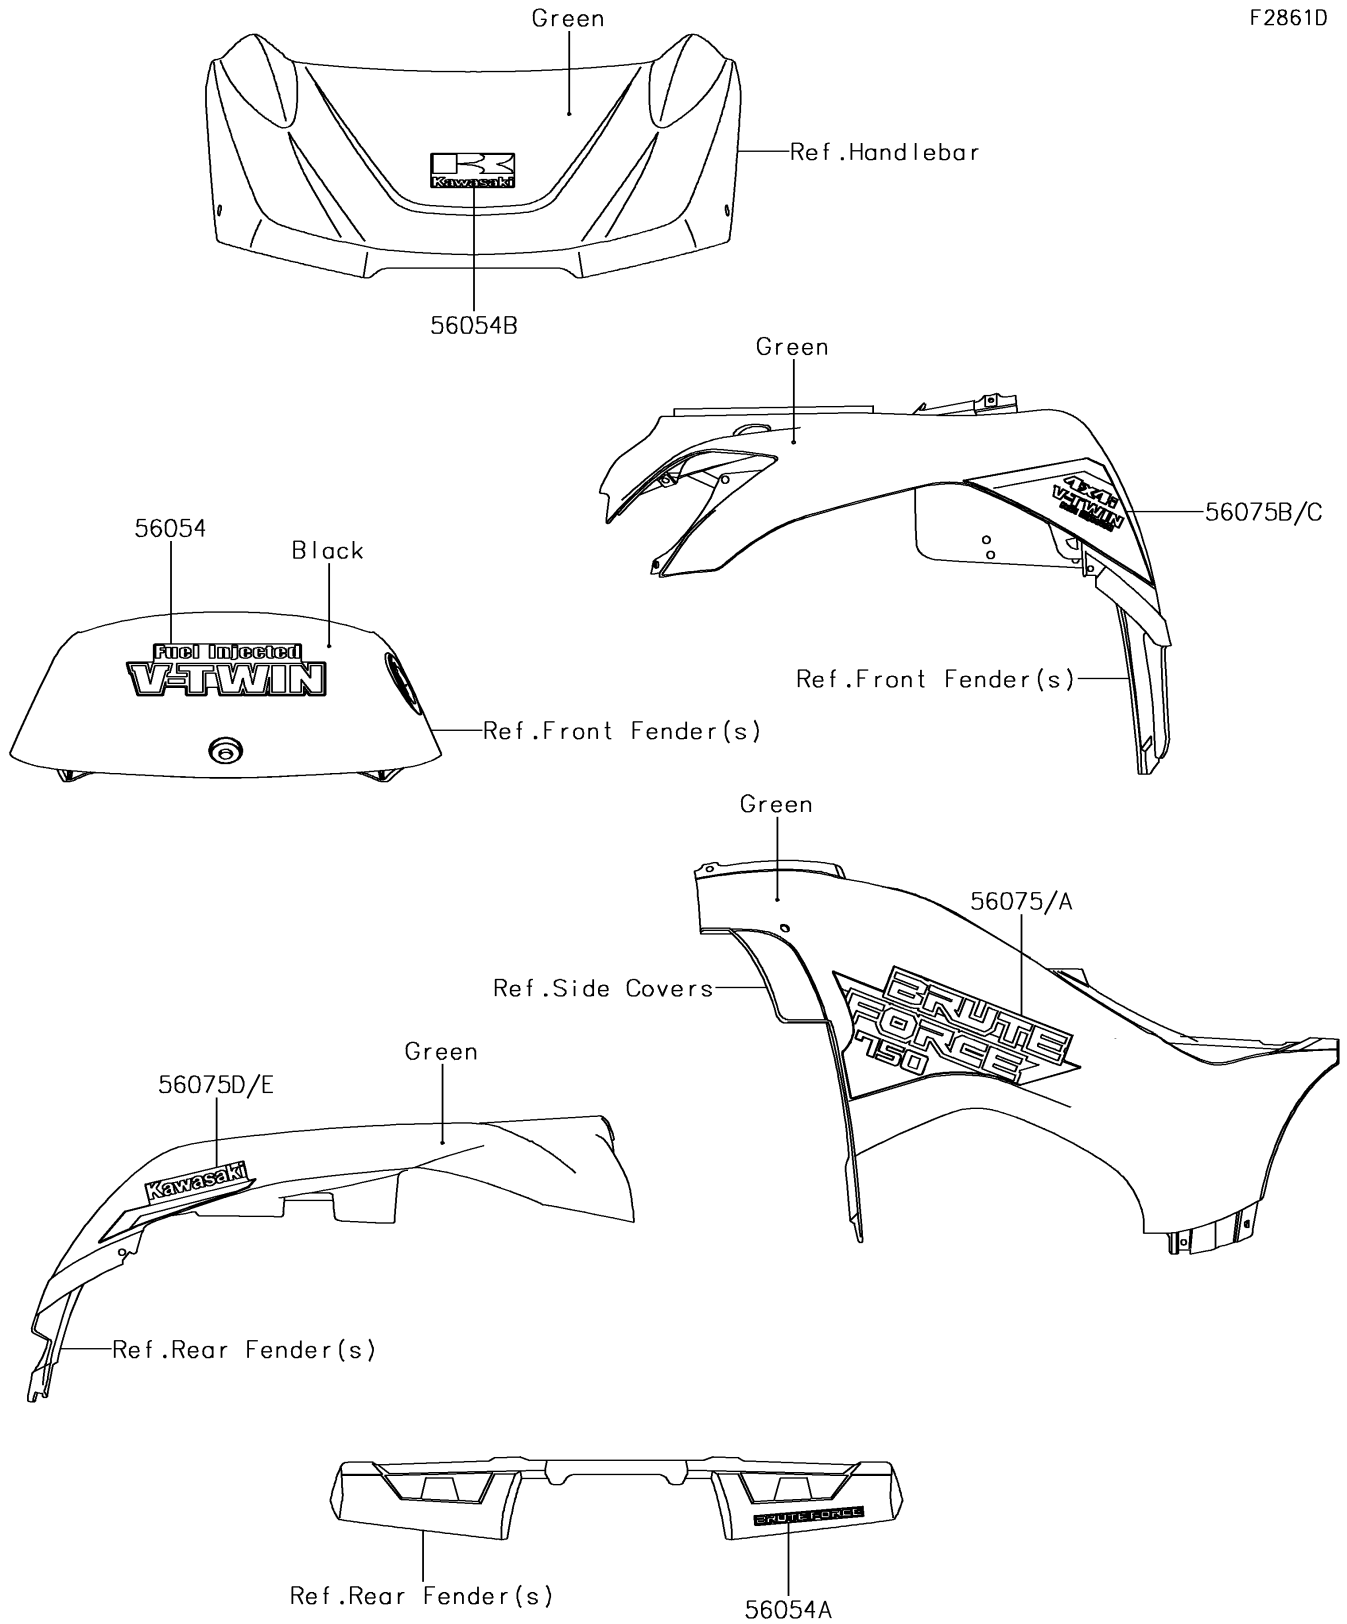

# 2019 BRUTE FORCE® 750 4x4i PARTS DIAGRAM

Decals(LKF)

F2861D

## 2019 BRUTE FORCE® 750 4x4i PARTS LIST

Decals(LKF)

ITEM NAME	PART NUMBER	QUANTITY
MARK,FUEL INJECTED V-TWIN (Ref # 56054)	56054-0229	1
MARK,RR FENDER,BRUTE FORCE (Ref # 56054A)	56054-0755	1
MARK,HANDLE COVER,K (Ref # 56054B)	56054-2252	1
PATTERN,SIDE COVER,LH (Ref # 56075)	56075-4345	1
PATTERN,SIDE COVER,RH (Ref # 56075A)	56075-4346	1
PATTERN,FR FENDER,LH (Ref # 56075B)	56075-4347	1
PATTERN,FR FENDER,RH (Ref # 56075C)	56075-4348	1
PATTERN,RR FENDER,LH (Ref # 56075D)	56075-4349	1
PATTERN,RR FENDER,RH (Ref # 56075E)	56075-4350	1