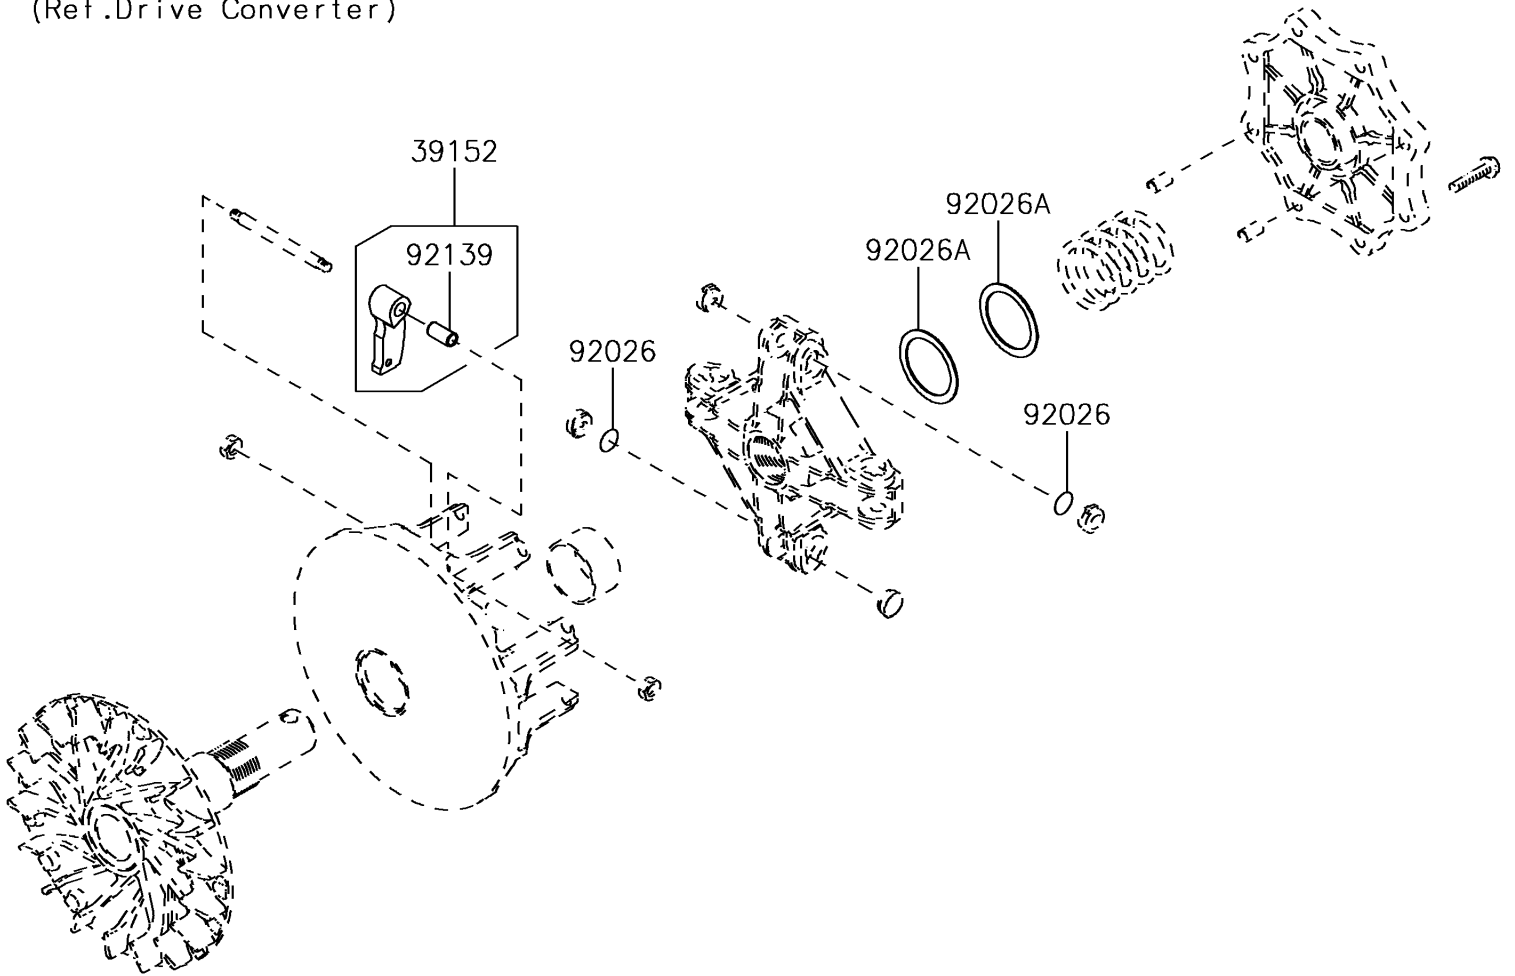

2018 BRUTE FORCE® 750 4x4i PARTS DIAGRAM

Optional Parts

F2890

(Ref. Drive Converter)

2018 BRUTE FORCE® 750 4x4i PARTS LIST

Optional Parts

ITEM NAME	PART NUMBER	QUANTITY
WEIGHT-RAMP (Ref # 39152)	39152-0091	4
SPACER,T=0.1 (Ref # 92026)	92026-0038	2
SPACER,39X49.5X1.0 (Ref # 92026A)	92026-1603	2
BUSHING (Ref # 92139)	92139-0215	4