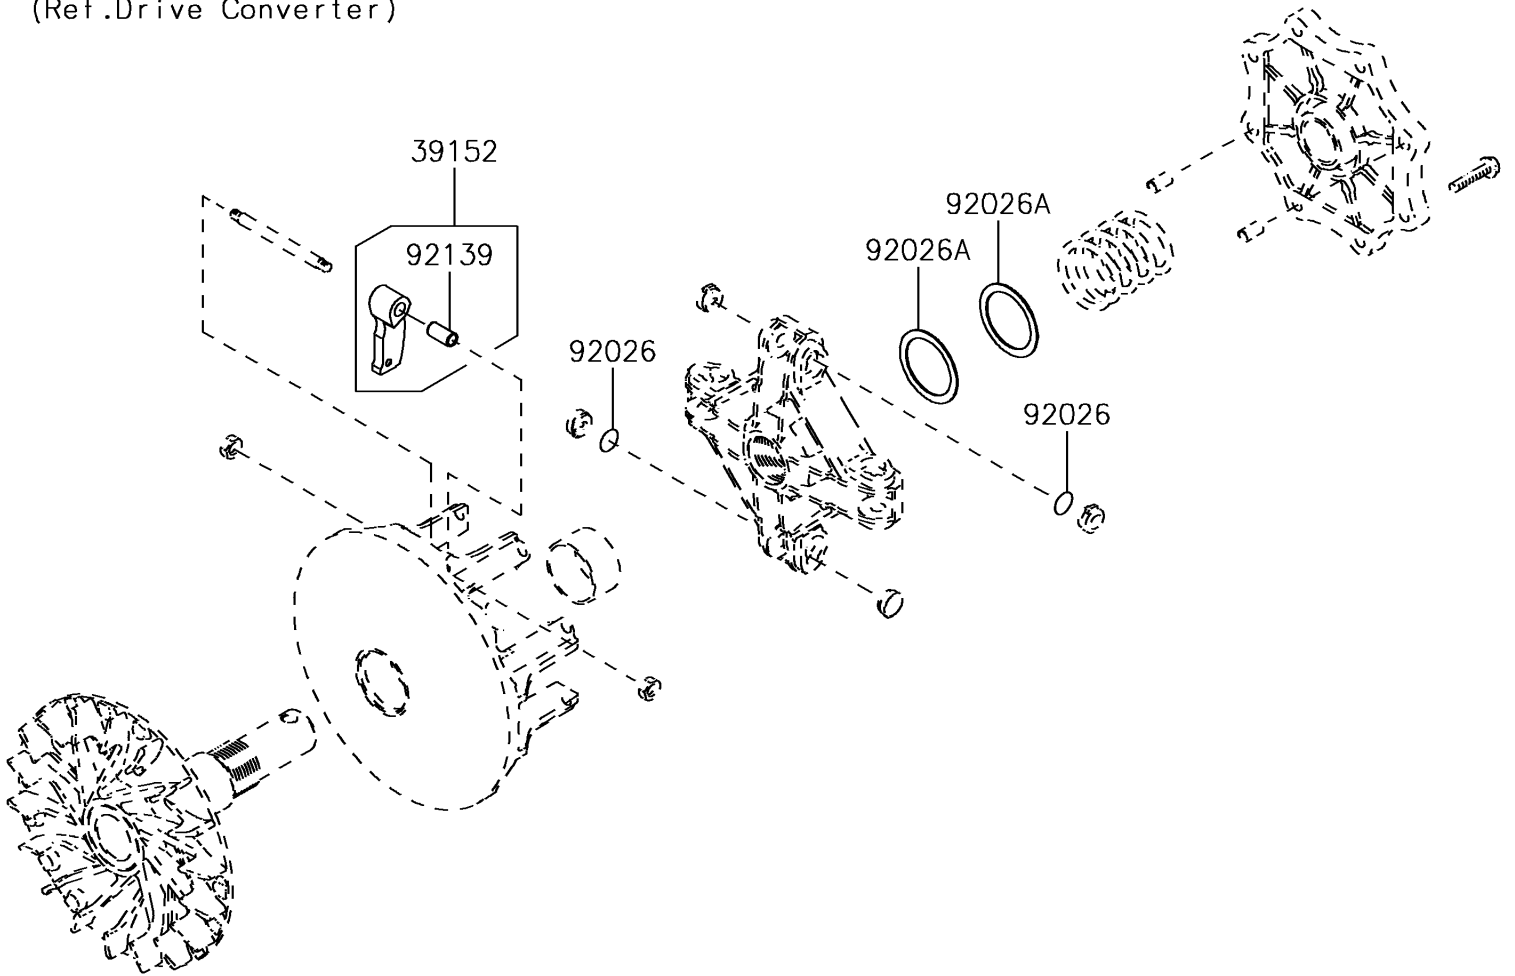

# 2018 BRUTE FORCE® 750 4x4i PARTS DIAGRAM

Optional Parts

F2890

(Ref. Drive Converter)

## 2018 BRUTE FORCE® 750 4x4i PARTS LIST

### Optional Parts

ITEM NAME	PART NUMBER	QUANTITY
WEIGHT-RAMP (Ref # 39152)	39152-0091	4
SPACER,T=0.1 (Ref # 92026)	92026-0038	2
SPACER,39X49.5X1.0 (Ref # 92026A)	92026-1603	2
BUSHING (Ref # 92139)	92139-0215	4