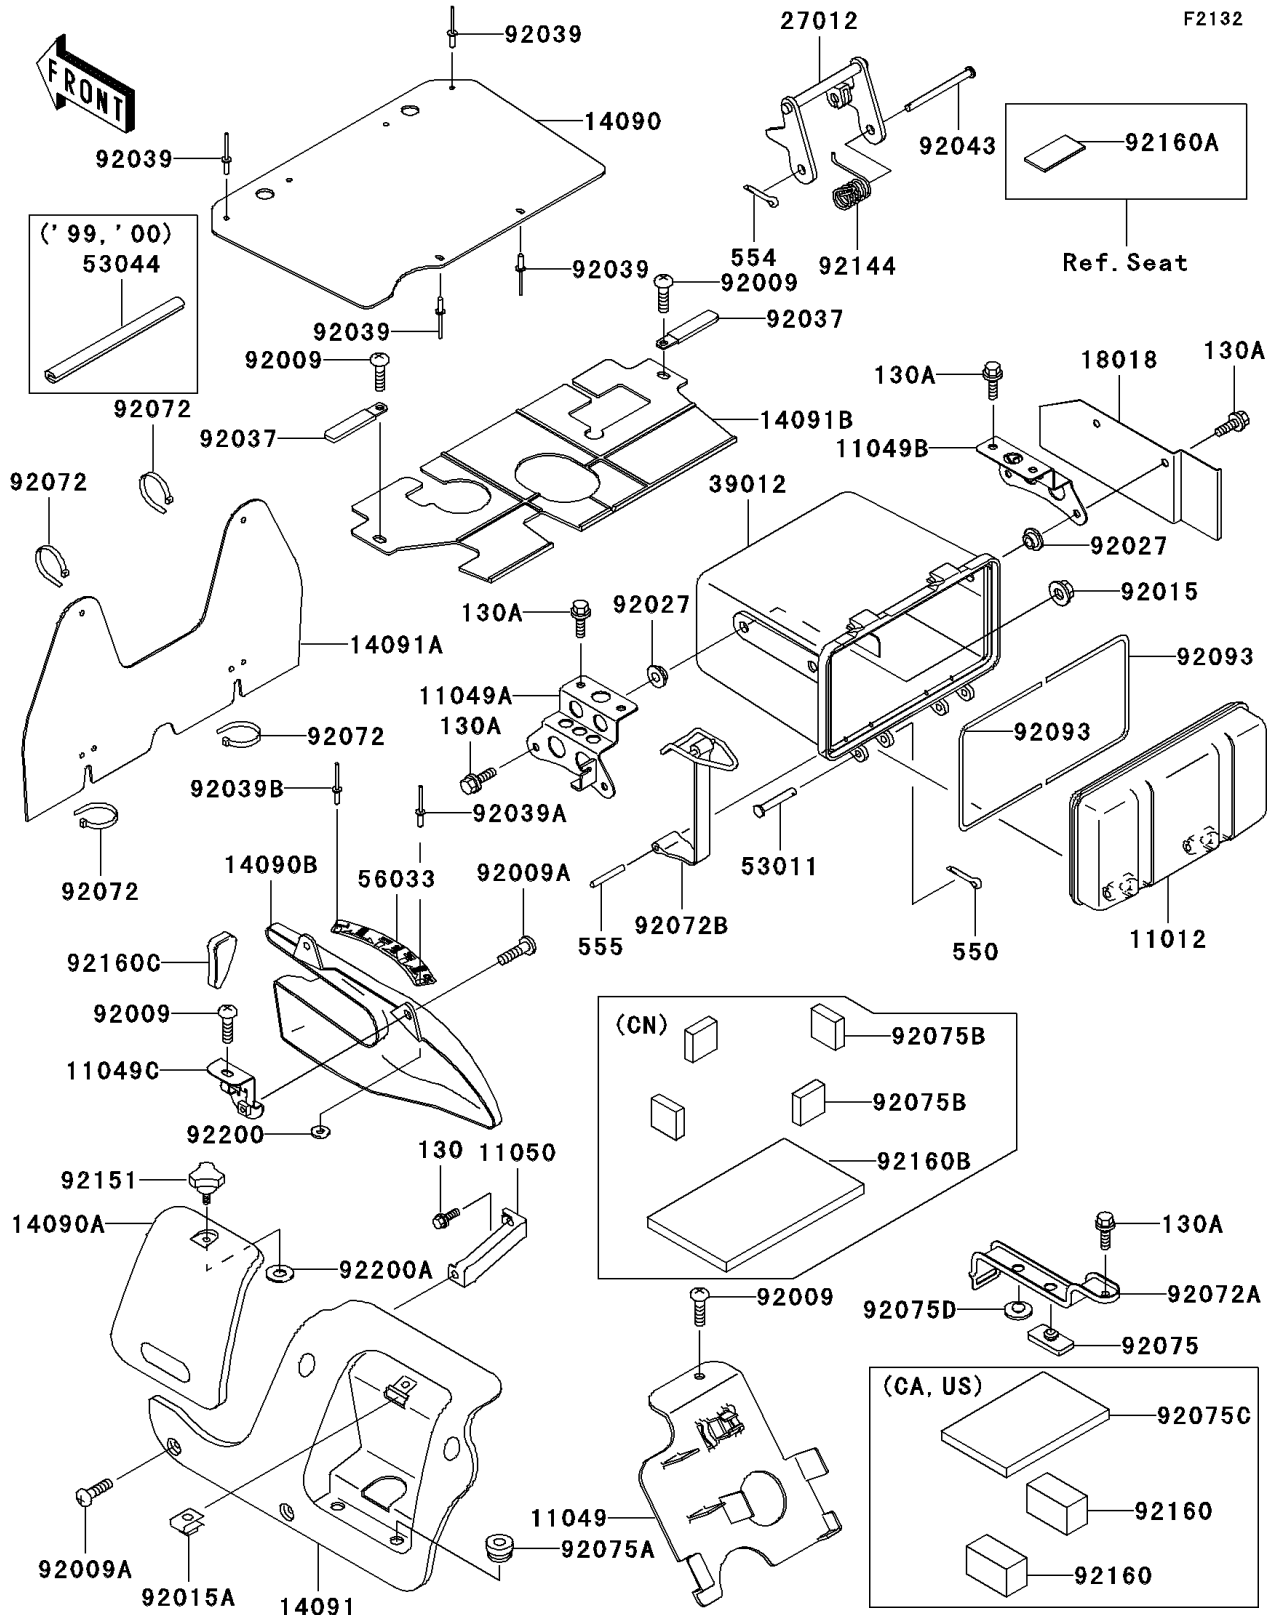

2000 Prairie 300 PARTS DIAGRAM

Battery Case

2000 Prairie 300 PARTS LIST

Battery Case

ITEM NAME	PART NUMBER	QUANTITY
CAP,STORAGE CASE (Ref # 11012)	11012-1951	1
BRACKET,ELECTRIC BASE (Ref # 11049)	11049-1516	1
BRACKET,STORAGE CASE,LH (Ref # 11049A)	11049-1733	1
BRACKET,STORAGE CASE,RH (Ref # 11049B)	11049-1734	1
BRACKET (Ref # 11049C)	11049-1738	1
BRACKET,ENGINE COVER,LH (Ref # 11050)	11050-1726	1
COVER,FRONT COVER (Ref # 14090)	14090-1723	1
COVER,ENGINE COVER,LH,F.BLACK (Ref # 14090A)	14090-1910-6Z	1
COVER,SHIFT LEVER (Ref # 14090B)	14090-1973	1
COVER,ENGINE,LH,F.BLACK (Ref # 14091)	14091-1073-6Z	1
COVER (Ref # 14091A)	14091-1083	1
COVER,REAR COVER (Ref # 14091B)	14091-1379	1
PLATE-HEAT GUARD (Ref # 18018)	18018-1127	1
HOOK,SEAT (Ref # 27012)	27012-1381	1
CASE-STORAGE (Ref # 39012)	39012-1059	1
PIN,6X39 (Ref # 53011)	53011-006	2
TRIM,L=160 (Ref # 53044)	53044-1306	1
LABEL-MANUAL,SHIFT PATTERN (Ref # 56033)	56033-1142	1
SCREW,TAPPING,6X16 (Ref # 92009)	92009-1166	4
SCREW,6X16 (Ref # 92009A)	92009-1621	6
NUT,FLANGED,6MM,BLACK (Ref # 92015)	92015-1233	4
NUT,CLAMP,6MM (Ref # 92015A)	92015-1678	1
COLLAR,L=5.6 (Ref # 92027)	92027-1933	4
CLAMP,L=60 (Ref # 92037)	92037-1069	2
RIVET (Ref # 92039)	92039-1233	4
RIVET (Ref # 92039A)	92039-1244	1
RIVET,3.2X8 (Ref # 92039B)	92039-3763	1
PIN,6X77 (Ref # 92043)	92043-1367	1
BAND,L=188 (Ref # 92072)	92072-1239	4