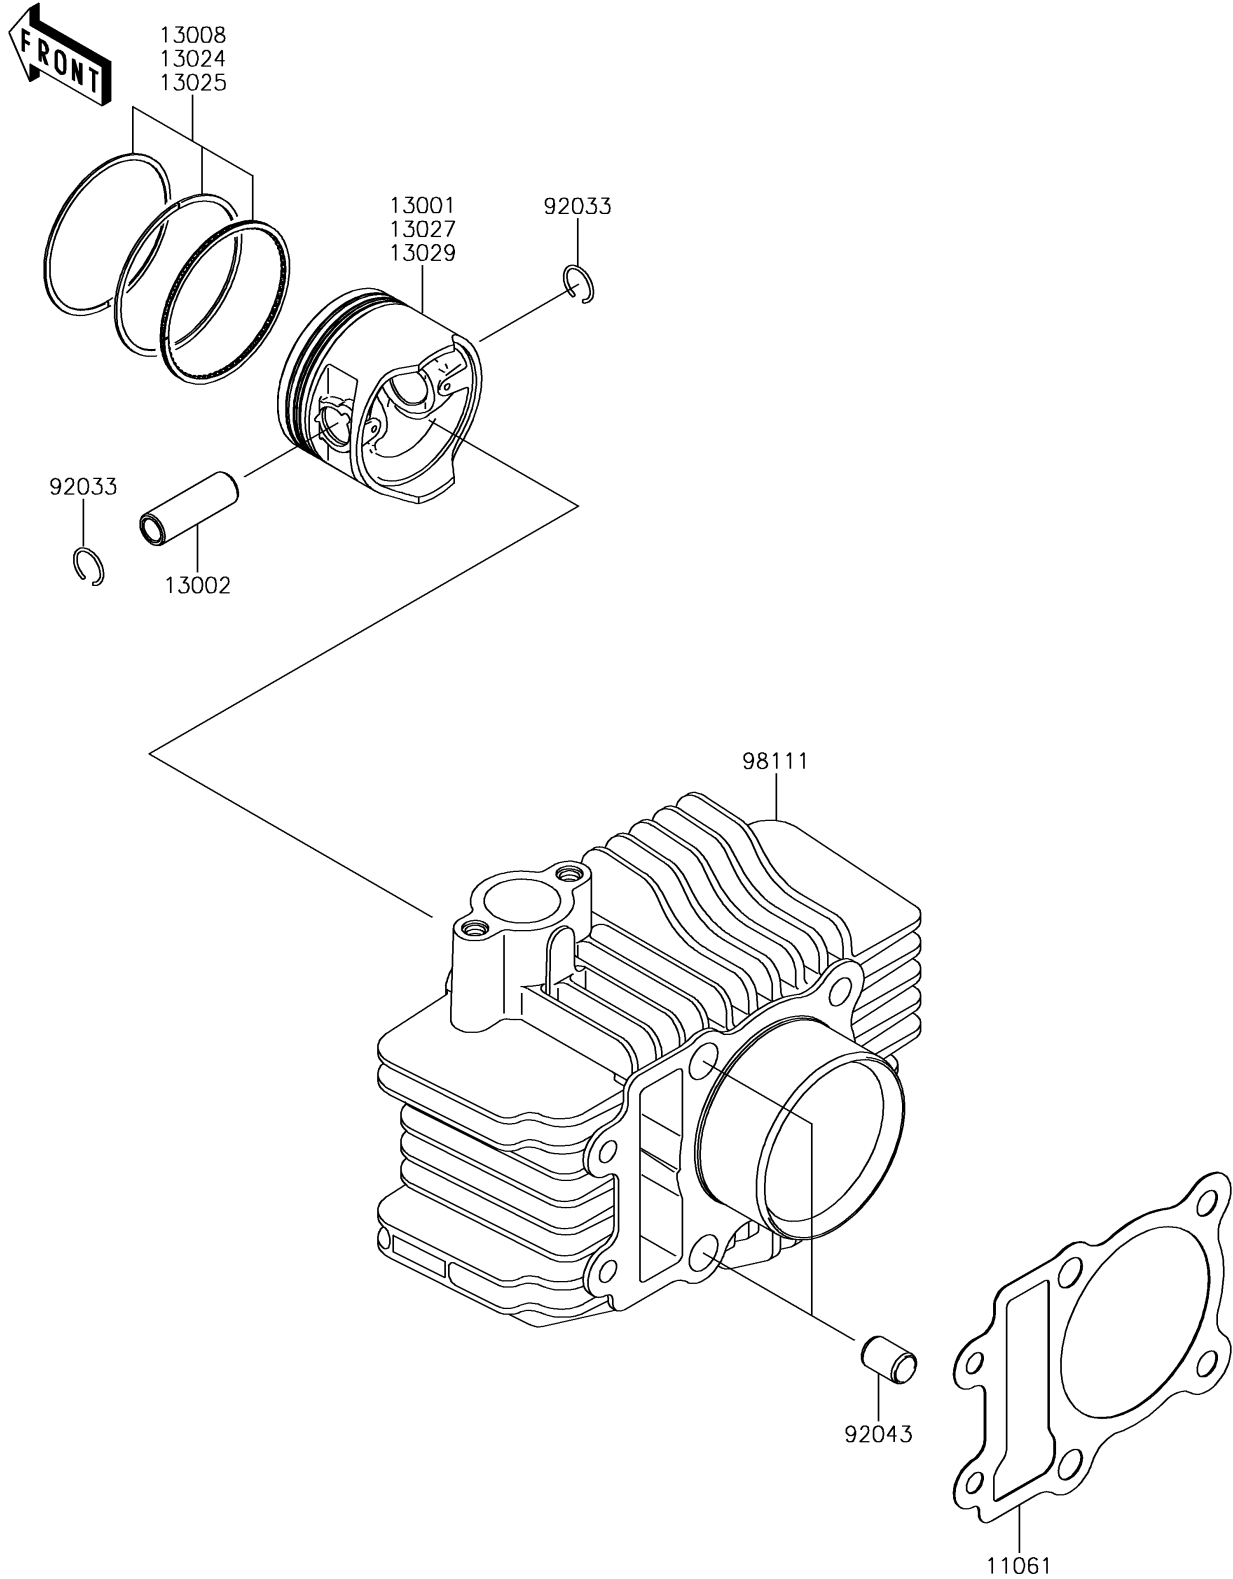

2016 KLX®110 PARTS DIAGRAM

Cylinder/Piston(s)

E1120

2016 KLX®110 PARTS LIST

Cylinder/Piston(s)

ITEM NAME	PART NUMBER	QUANTITY
GASKET,CYLINDER BASE (Ref # 11061)	11061-0256	1
PISTON-ENGINE,STD (Ref # 13001)	13001-0118	1
PIN-PISTON (Ref # 13002)	13002-0031	1
RING-SET-PISTON (Ref # 13008)	13008-0011	1
RING-SET-PISTON LL,O/S 1.00 (Ref # 13024)	13024-0007	1
RING-SET-PISTON L,O/S 0.50 (Ref # 13025)	13025-0008	1
PISTON-ENGINE LL (Ref # 13027)	13027-0015	1
PISTON-ENGINE L (Ref # 13029)	13029-0020	1
RING-SNAP (Ref # 92033)	92033-1072	2
PIN,8.2X10X14 (Ref # 92043)	92043-0100	2
CYLINDER-COMP-ENGINE (Ref # 98111)	98111-0031	1