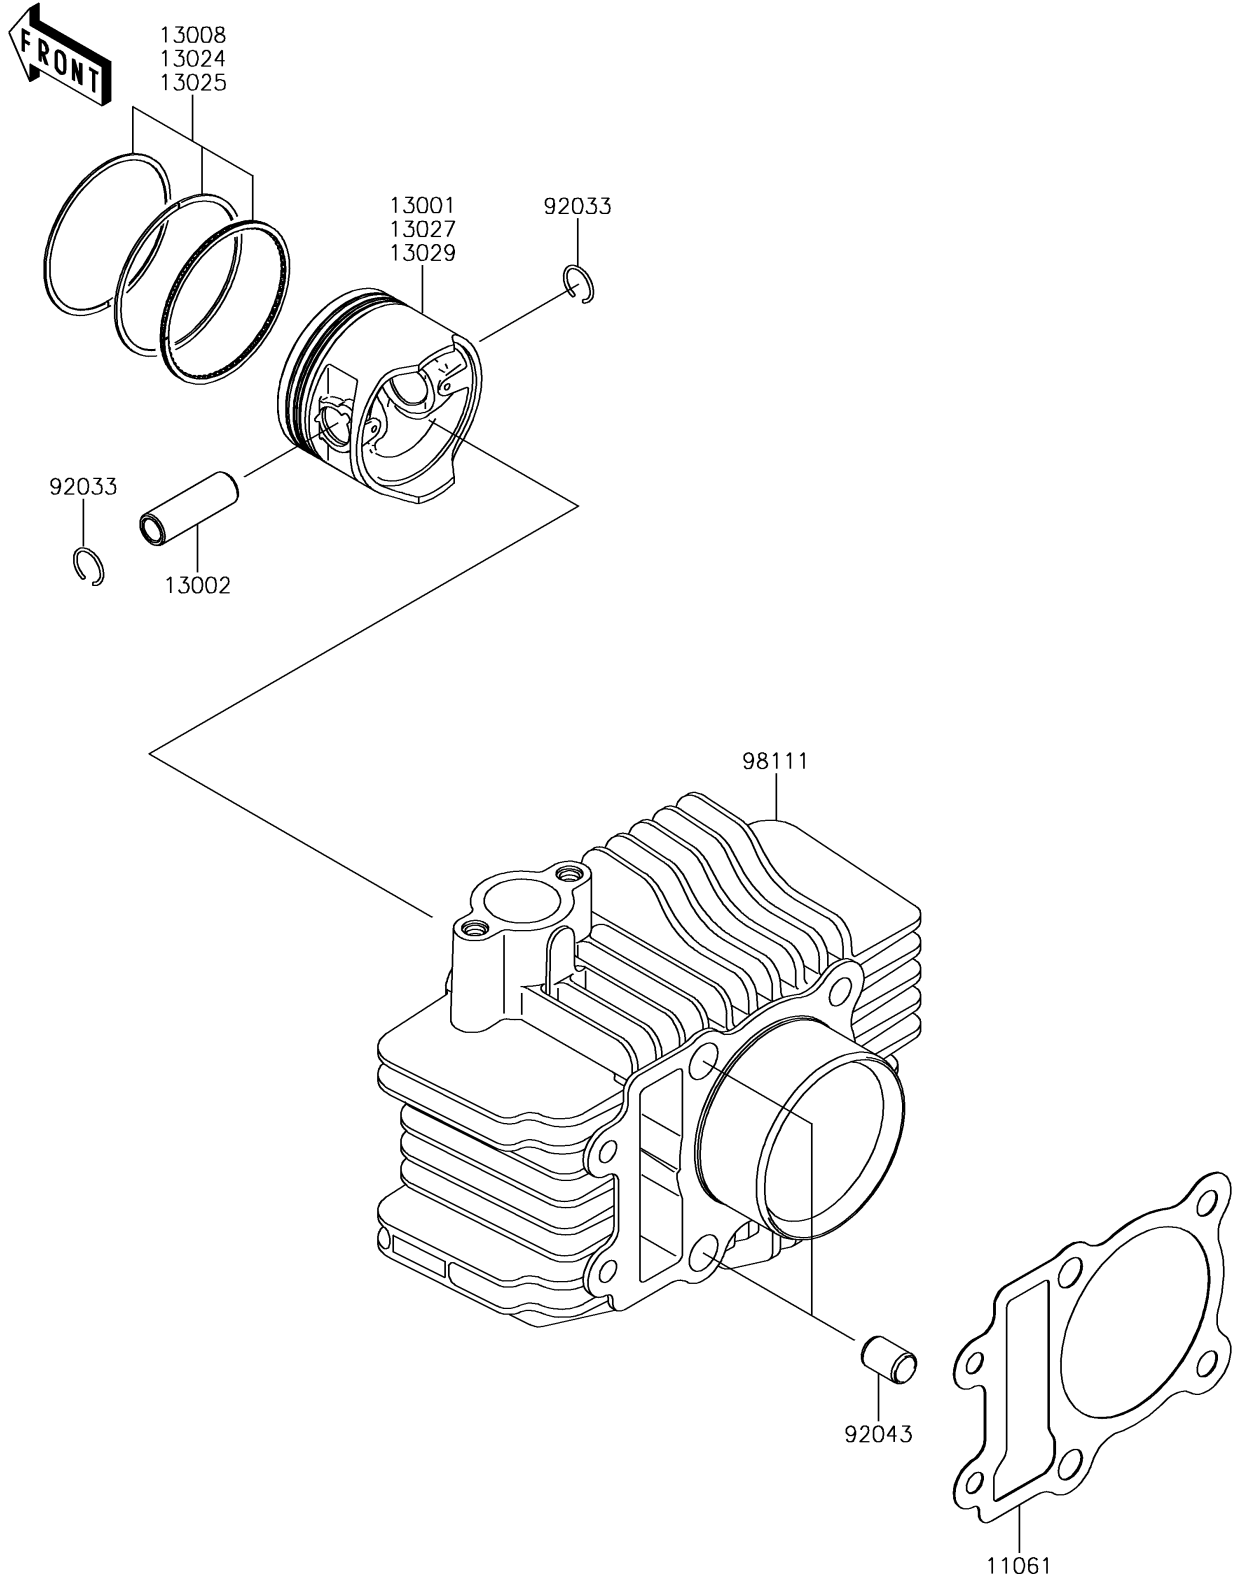

2018 KLX®110 PARTS DIAGRAM

Cylinder/Piston(s)

E1120

2018 KLX®110 PARTS LIST

Cylinder/Piston(s)

ITEM NAME	PART NUMBER	QUANTITY
GASKET,CYLINDER BASE (Ref # 11061)	11061-0256	1
PISTON-ENGINE,STD (Ref # 13001)	13001-0118	1
PIN-PISTON (Ref # 13002)	13002-0031	1
RING-SET-PISTON (Ref # 13008)	13008-0011	1
RING-SET-PISTON LL,O/S 1.00 (Ref # 13024)	13024-0007	1
RING-SET-PISTON L,O/S 0.50 (Ref # 13025)	13025-0008	1
PISTON-ENGINE LL (Ref # 13027)	13027-0015	1
PISTON-ENGINE L (Ref # 13029)	13029-0020	1
RING-SNAP (Ref # 92033)	92033-1072	2
PIN,8.2X10X14 (Ref # 92043)	92043-0100	2
CYLINDER-COMP-ENGINE (Ref # 98111)	98111-0031	1