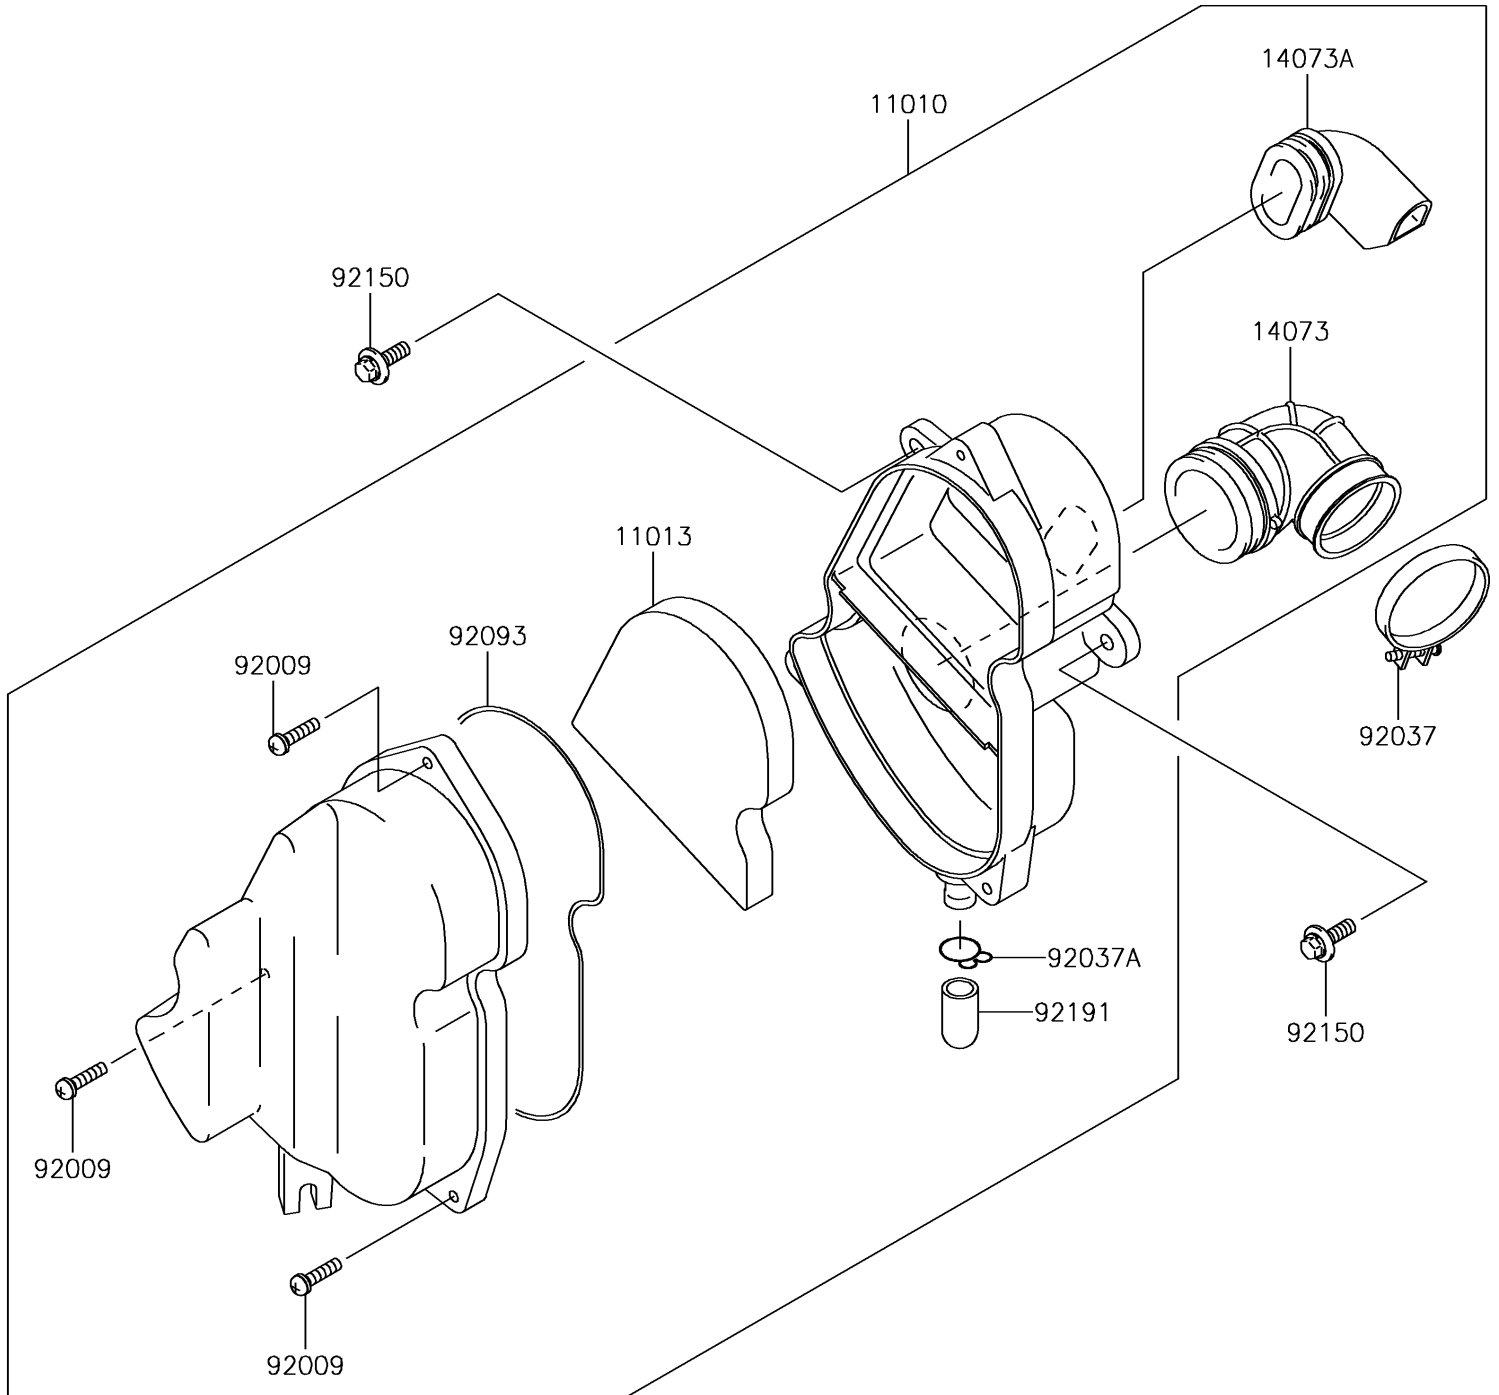

2015 KLX®110 PARTS DIAGRAM

Air Cleaner

E1130

2015 KLX®110 PARTS LIST

Air Cleaner

ITEM NAME	PART NUMBER	QUANTITY
FILTER-ASSY-AIR (Ref # 11010)	11010-1773	1
ELEMENT-AIR FILTER (Ref # 11013)	11013-1294	1
DUCT,CARBURETOR (Ref # 14073)	14073-1819	1
DUCT,IN (Ref # 14073A)	14073-1820	1
SCREW,M5X20 (Ref # 92009)	92009-1990	3
CLAMP (Ref # 92037)	92037-1305	1
CLAMP,14.5MM (Ref # 92037A)	92037-1900	1
SEAL,AIR CLEANER (Ref # 92093)	92093-1560	1
BOLT,FLANGED,6X20 (Ref # 92150)	92150-1339	2
TUBE (Ref # 92191)	92191-1704	1