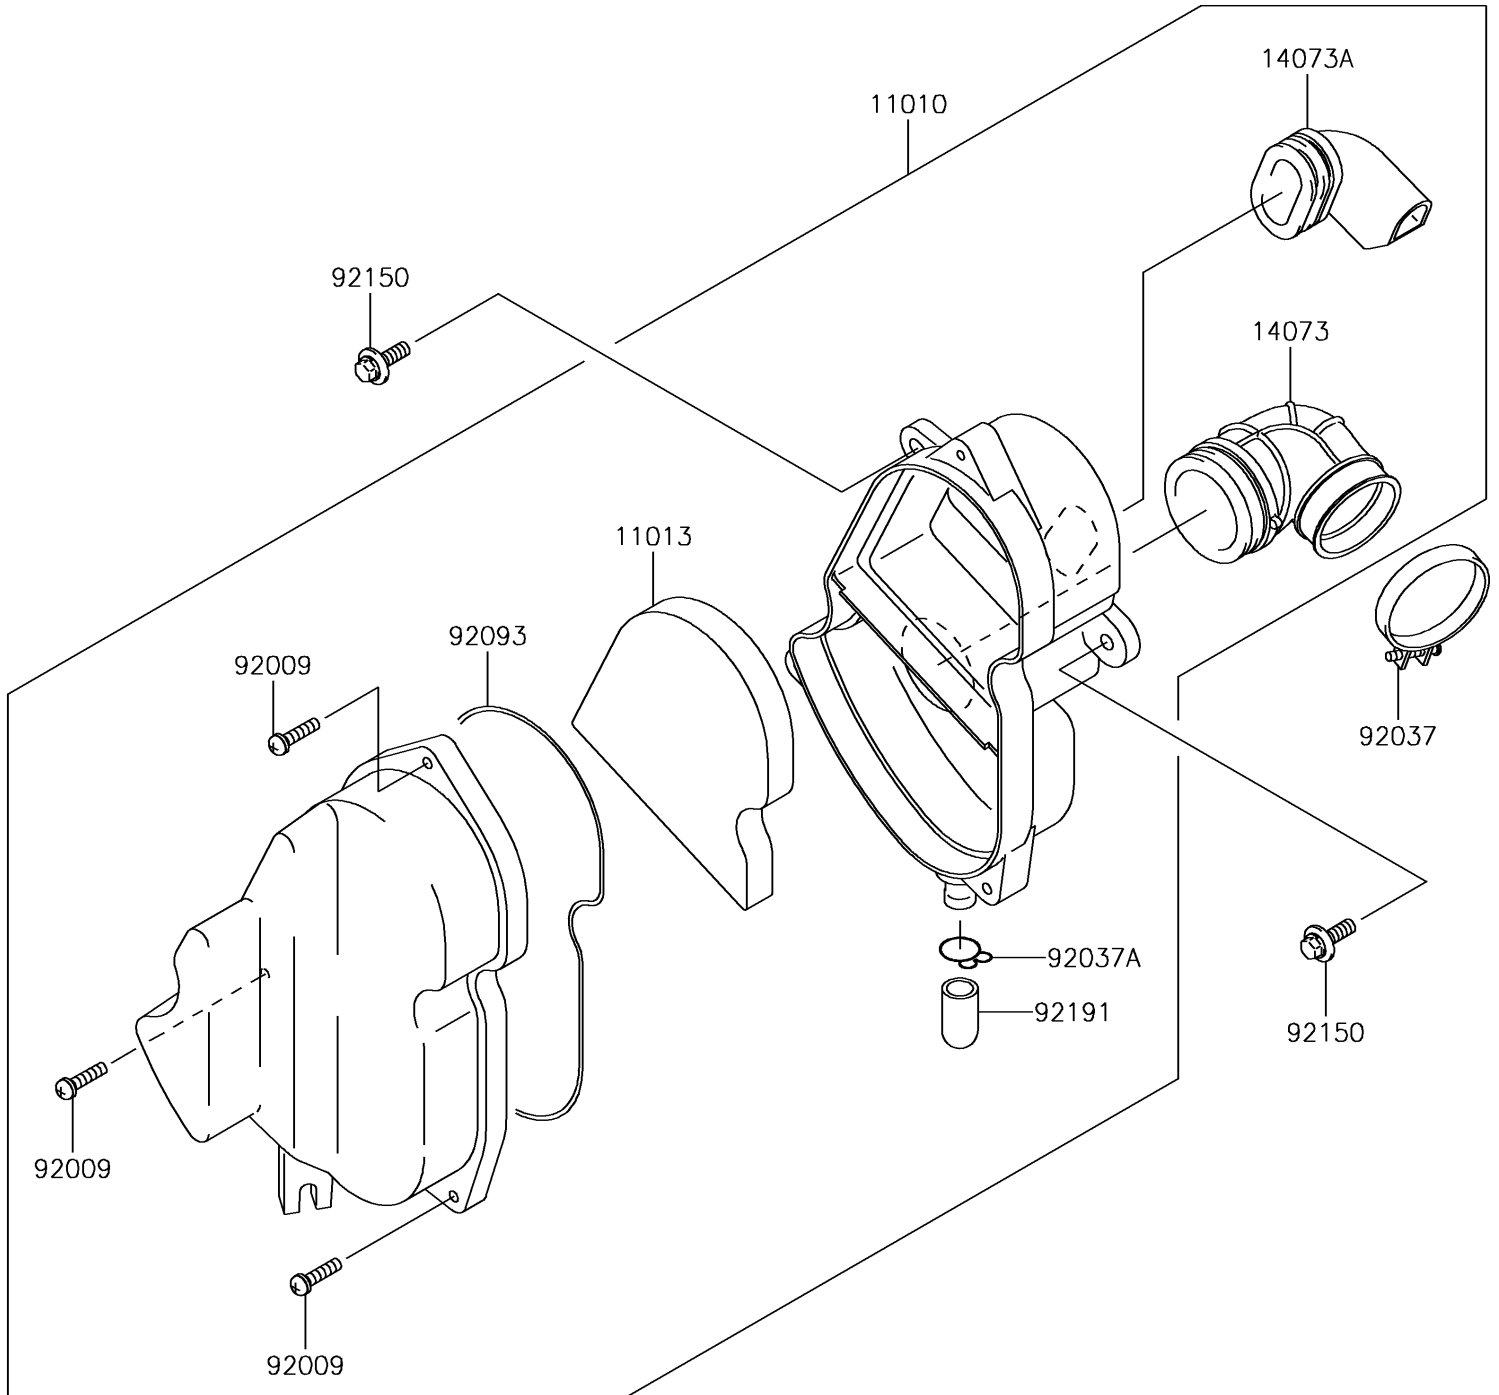

2016 KLX®110 PARTS DIAGRAM

Air Cleaner

E1130

2016 KLX®110 PARTS LIST

Air Cleaner

| ITEM NAME | PART NUMBER | QUANTITY |
|----------------------------------|-------------|----------|
| FILTER-ASSY-AIR (Ref # 11010) | 11010-1773 | 1 |
| ELEMENT-AIR FILTER (Ref # 11013) | 11013-1294 | 1 |
| DUCT,CARBURETOR (Ref # 14073) | 14073-1819 | 1 |
| DUCT,IN (Ref # 14073A) | 14073-1820 | 1 |
| SCREW,M5X20 (Ref # 92009) | 92009-1990 | 3 |
| CLAMP (Ref # 92037) | 92037-1305 | 1 |
| CLAMP,14.5MM (Ref # 92037A) | 92037-1900 | 1 |
| SEAL,AIR CLEANER (Ref # 92093) | 92093-1560 | 1 |
| BOLT,FLANGED,6X20 (Ref # 92150) | 92150-1339 | 2 |
| TUBE (Ref # 92191) | 92191-1704 | 1 |