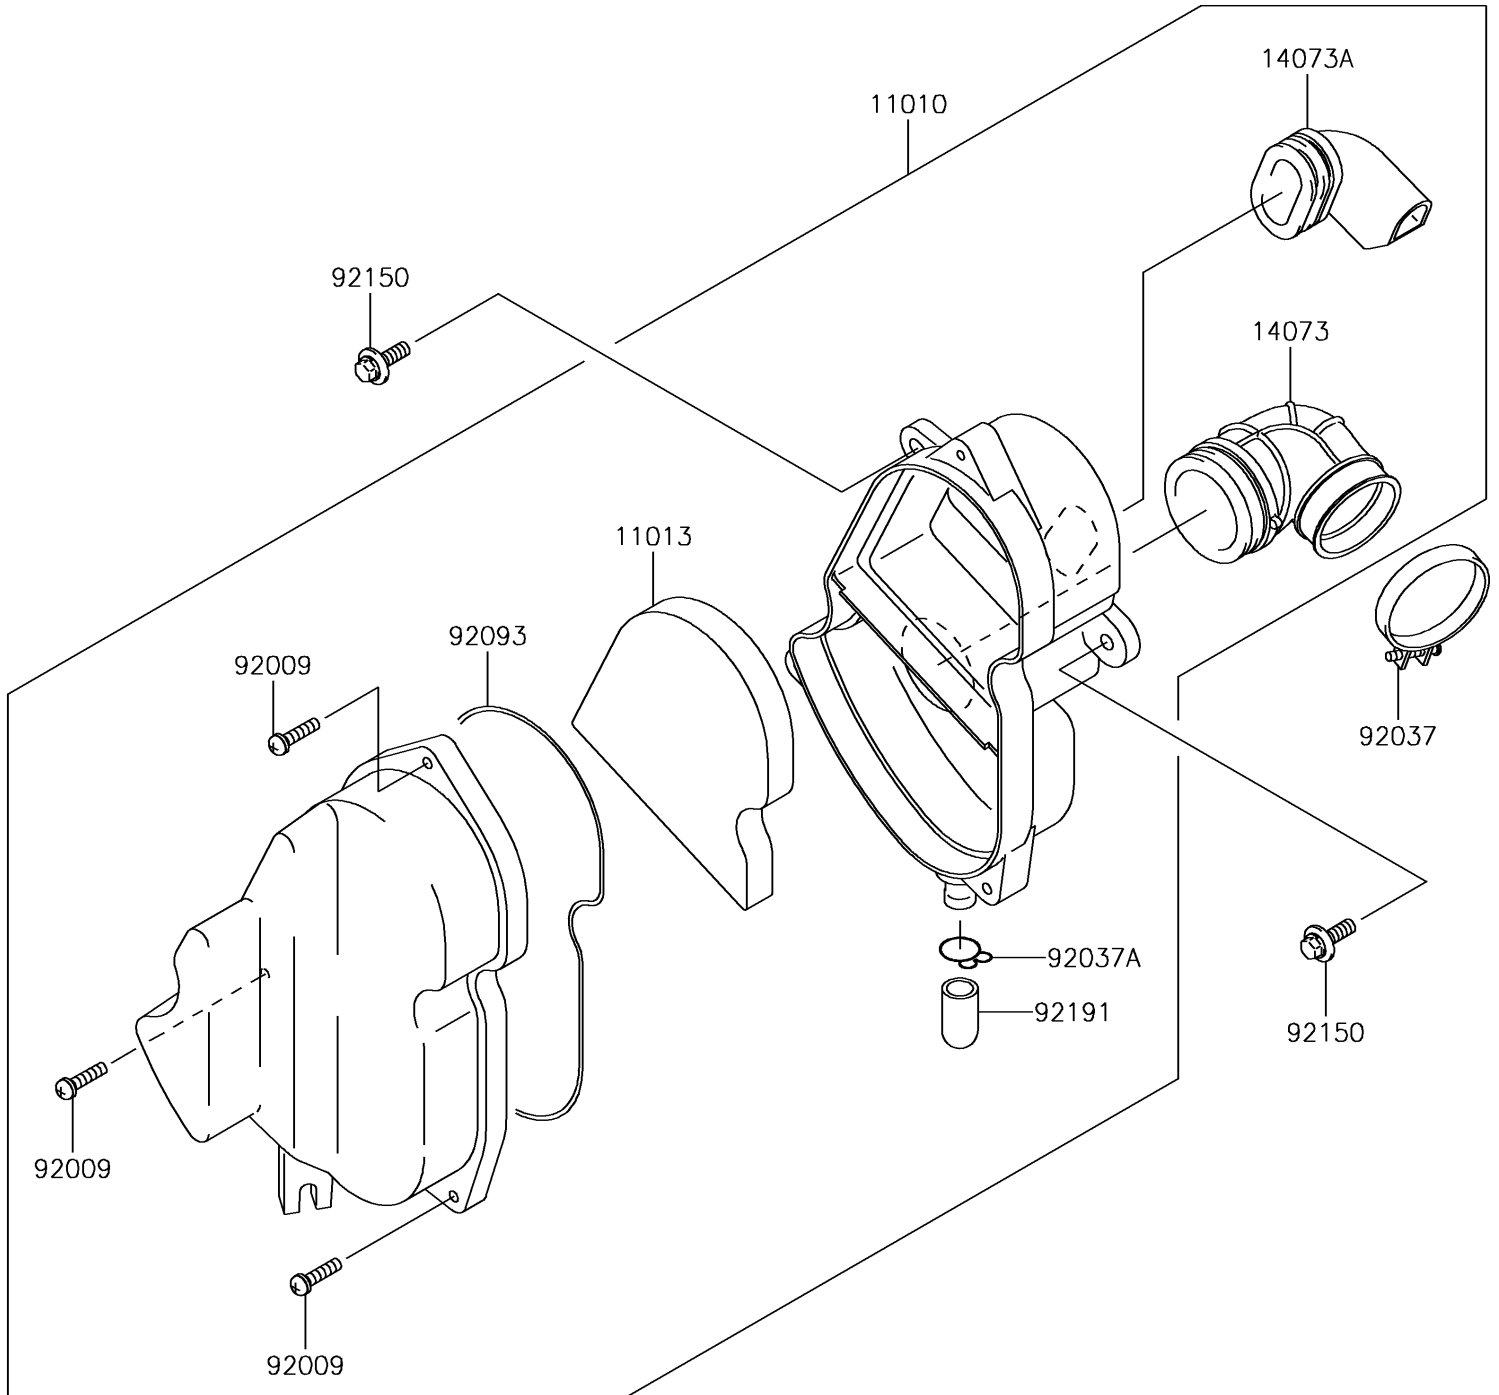

2016 KLX®110 PARTS DIAGRAM

Air Cleaner

E1130

2016 KLX®110 PARTS LIST

Air Cleaner

ITEM NAME	PART NUMBER	QUANTITY
FILTER-ASSY-AIR (Ref # 11010)	11010-1773	1
ELEMENT-AIR FILTER (Ref # 11013)	11013-1294	1
DUCT,CARBURETOR (Ref # 14073)	14073-1819	1
DUCT,IN (Ref # 14073A)	14073-1820	1
SCREW,M5X20 (Ref # 92009)	92009-1990	3
CLAMP (Ref # 92037)	92037-1305	1
CLAMP,14.5MM (Ref # 92037A)	92037-1900	1
SEAL,AIR CLEANER (Ref # 92093)	92093-1560	1
BOLT,FLANGED,6X20 (Ref # 92150)	92150-1339	2
TUBE (Ref # 92191)	92191-1704	1