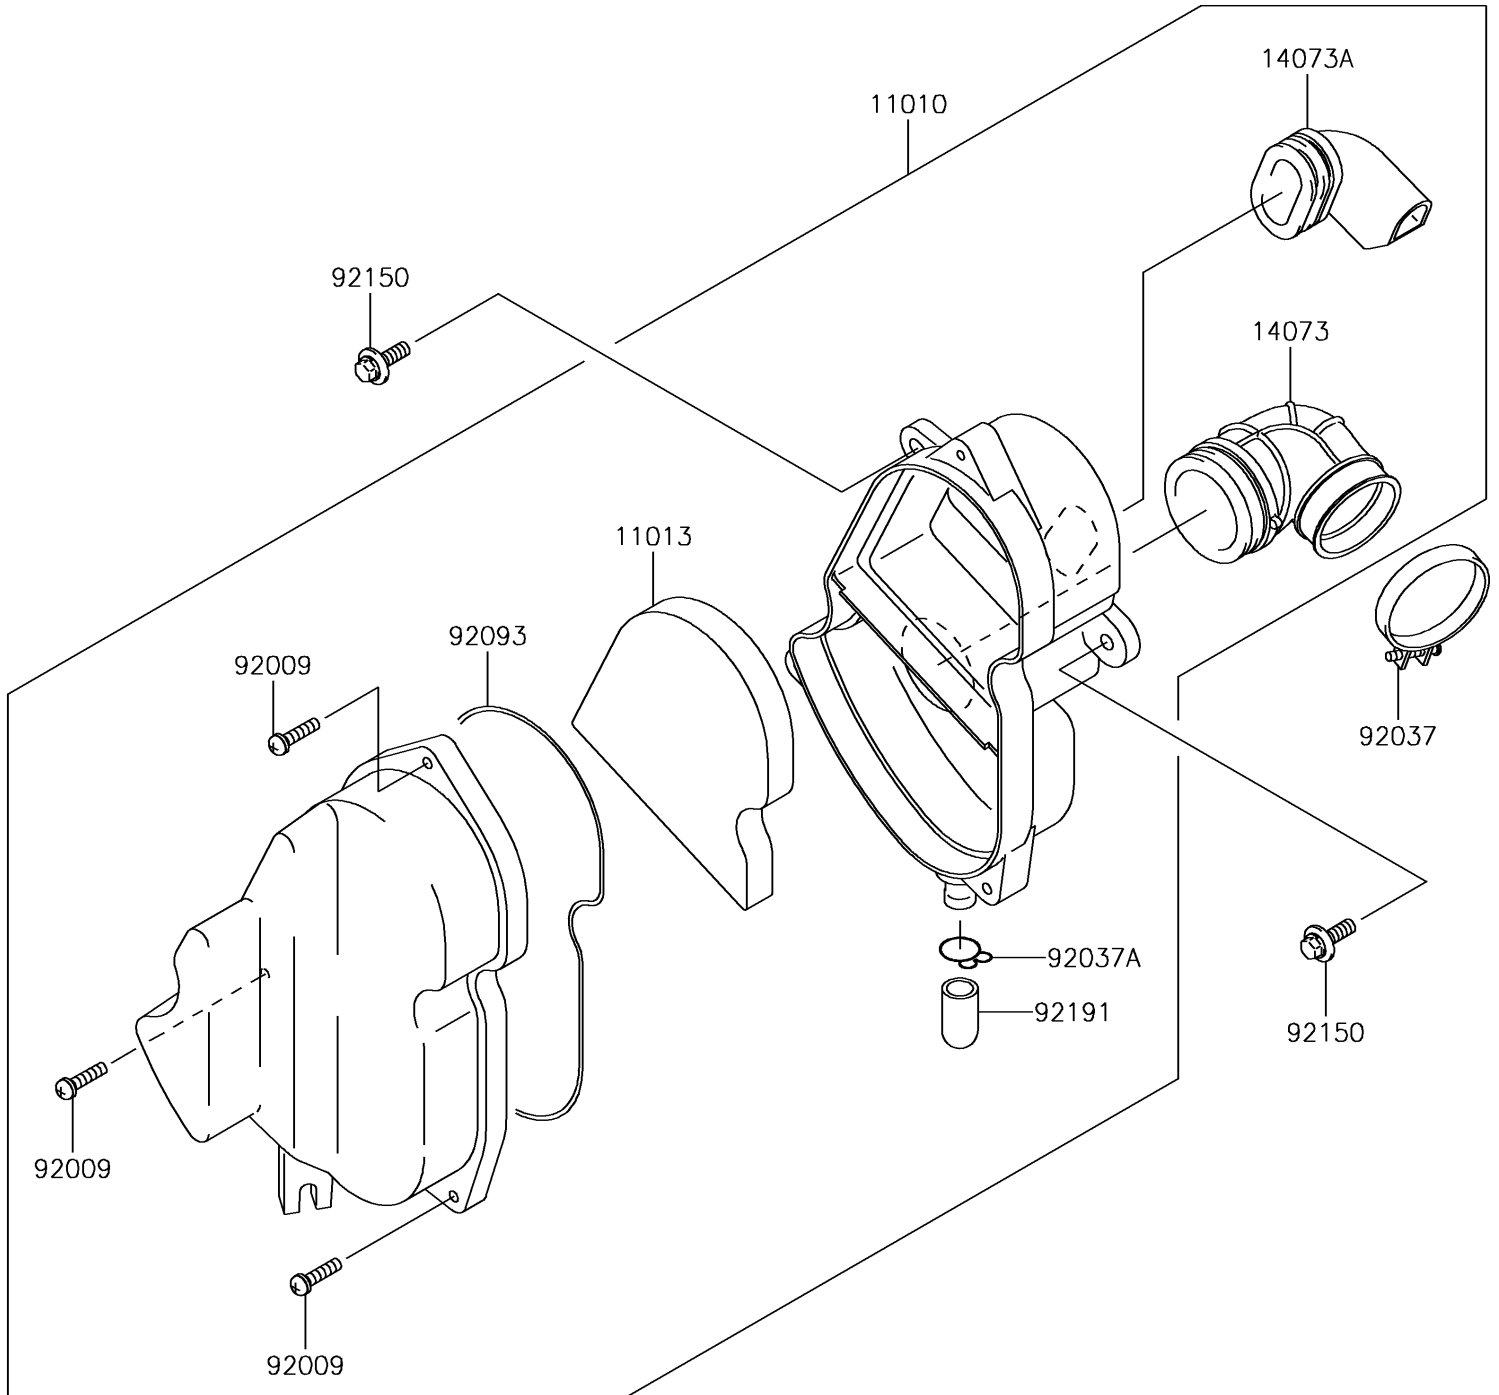

2019 KLX®110 PARTS DIAGRAM

Air Cleaner

E1130

2019 KLX®110 PARTS LIST

Air Cleaner

| ITEM NAME | PART NUMBER | QUANTITY |
|----------------------------------|-------------|----------|
| FILTER-ASSY-AIR (Ref # 11010) | 11010-1773 | 1 |
| ELEMENT-AIR FILTER (Ref # 11013) | 11013-1294 | 1 |
| DUCT,CARBURETOR (Ref # 14073) | 14073-1819 | 1 |
| DUCT,IN (Ref # 14073A) | 14073-1820 | 1 |
| SCREW,M5X20 (Ref # 92009) | 92009-1990 | 3 |
| CLAMP (Ref # 92037) | 92037-1305 | 1 |
| CLAMP,14.5MM (Ref # 92037A) | 92037-1900 | 1 |
| SEAL,AIR CLEANER (Ref # 92093) | 92093-1560 | 1 |
| BOLT,FLANGED,6X20 (Ref # 92150) | 92150-1339 | 2 |
| TUBE (Ref # 92191) | 92191-1704 | 1 |