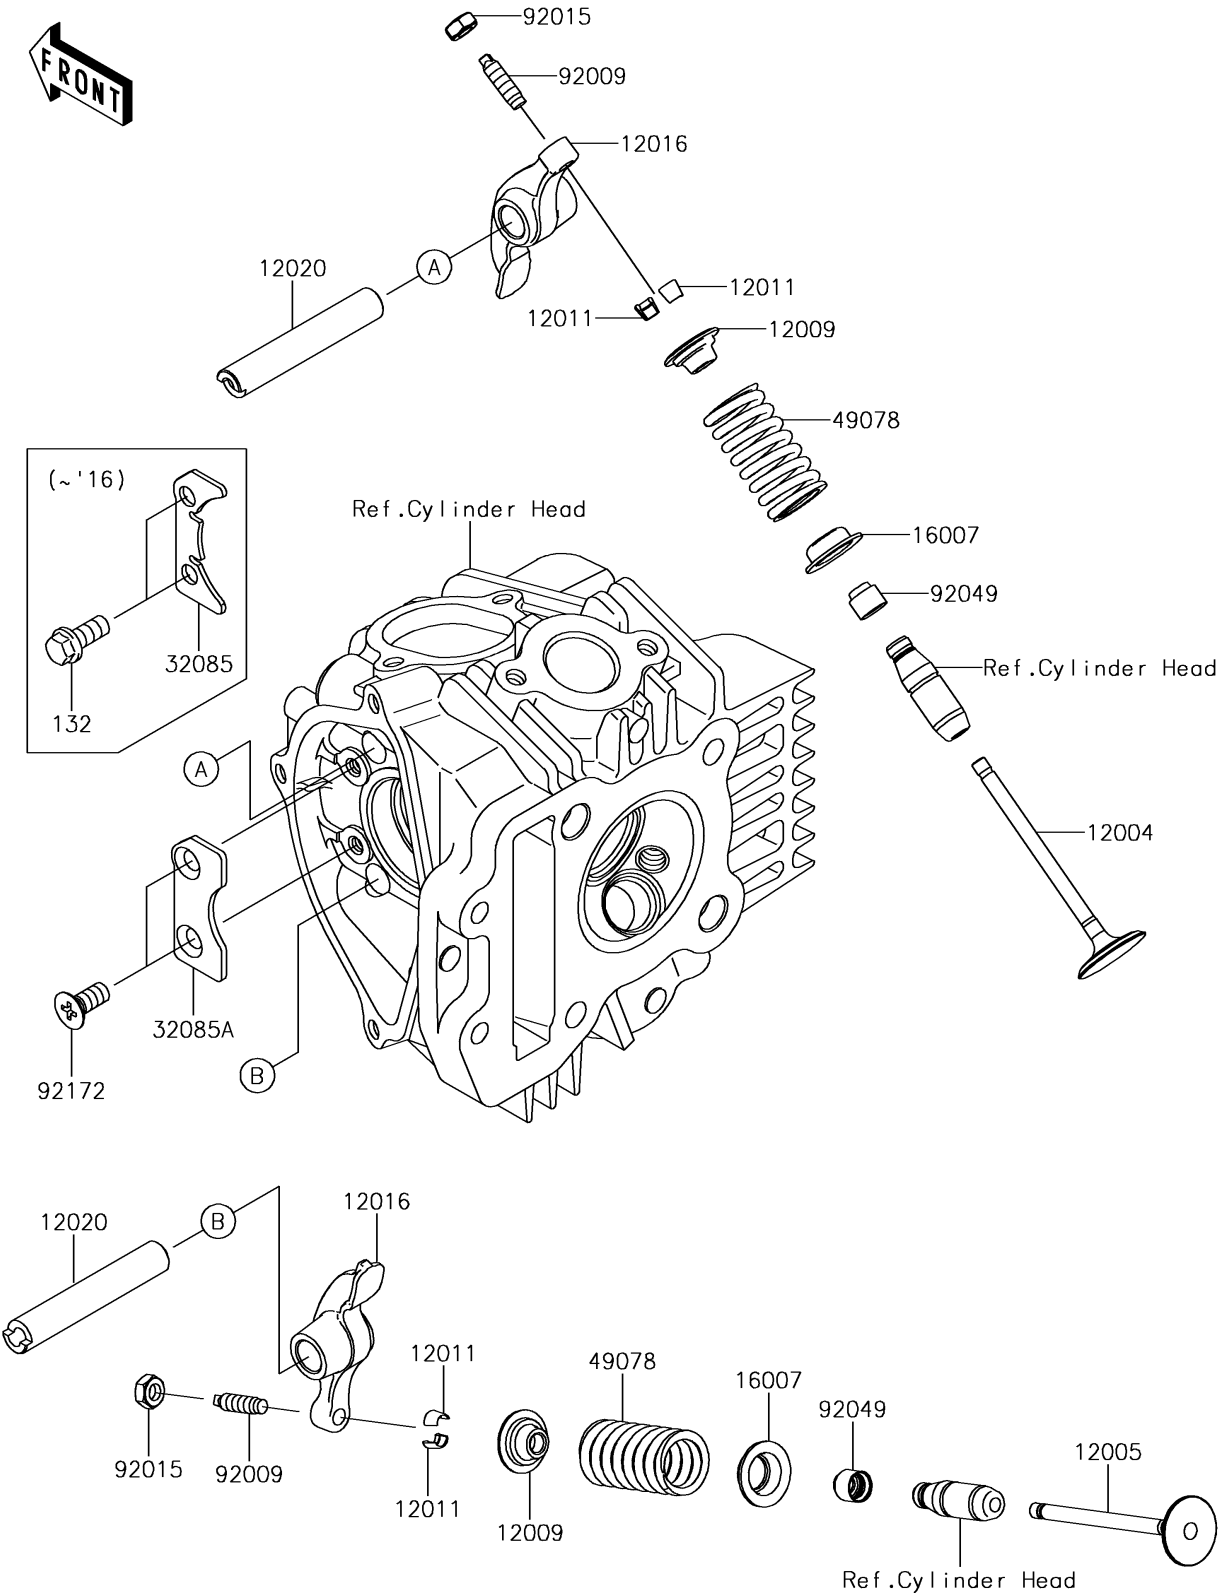

2017 KLX®110 PARTS DIAGRAM

Valve(s)

E1210

2017 KLX®110 PARTS LIST

Valve(s)

ITEM NAME	PART NUMBER	QUANTITY
VALVE-INTAKE (Ref # 12004)	12004-0710	1
VALVE-EXHAUST (Ref # 12005)	12005-0713	1
RETAINER-VALVE SPRING (Ref # 12009)	12009-1073	2
COLLET (Ref # 12011)	12011-1053	4
ARM-ROCKER (Ref # 12016)	12016-0001	2
SHAFT-ROCKER (Ref # 12020)	12020-0010	2
SEAT-SPRING,VALVE (Ref # 16007)	16007-1187	2
STOPPER (Ref # 32085A)	32085-1553	1
SPRING-ENGINE VALVE (Ref # 49078)	49078-1151	2
SCREW,VALVE ADJUST (Ref # 92009)	92009-1109	2
NUT,VALVE ADJUST LOCK (Ref # 92015)	92015-1137	2
SEAL-OIL,VSB 4.3 7.5 5.3 8.3 (Ref # 92049)	92049-1349	2
SCREW,6X15 (Ref # 92172)	92172-0143	2