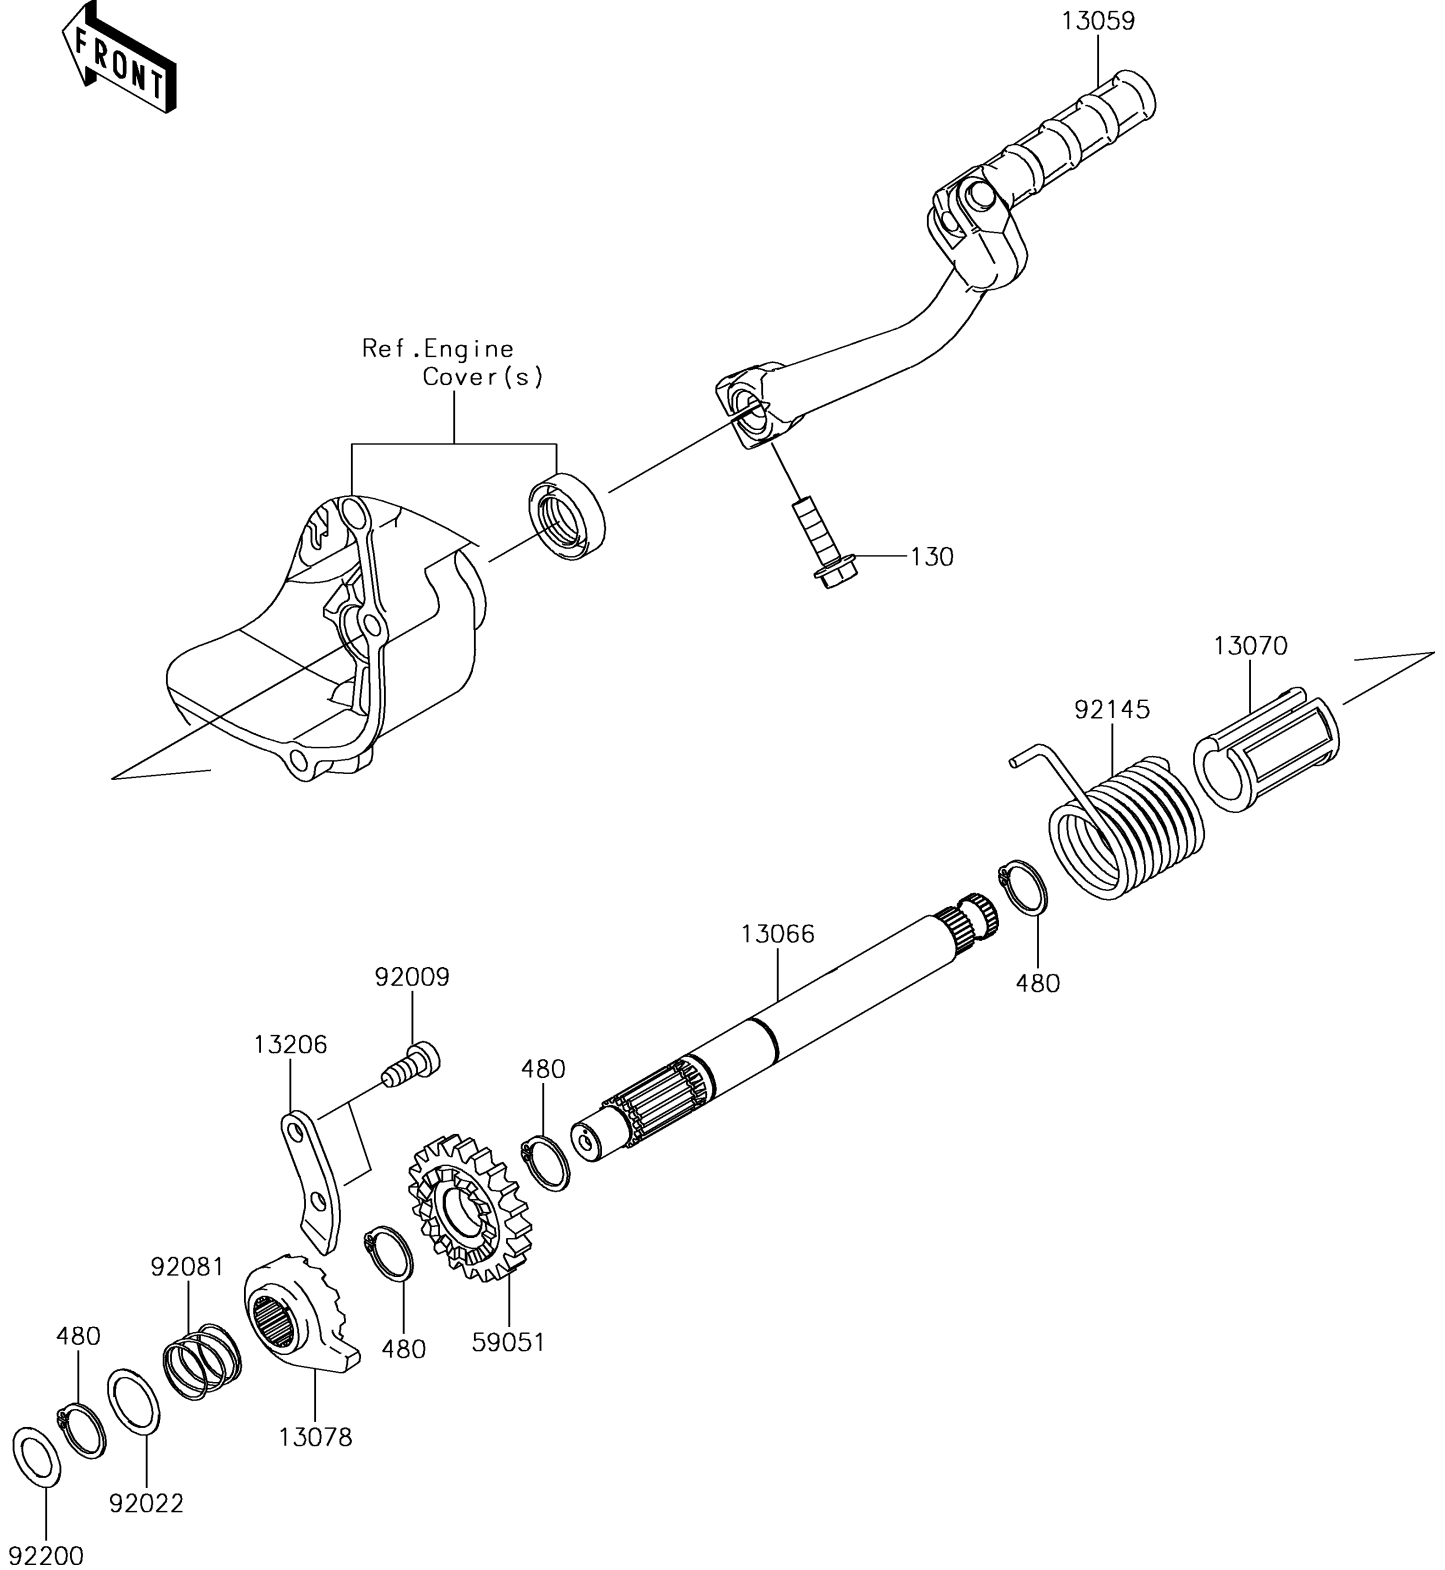

2016 KLX®110 PARTS DIAGRAM

Kickstarter Mechanism

E1340

2016 KLX®110 PARTS LIST

Kickstarter Mechanism

ITEM NAME	PART NUMBER	QUANTITY
BOLT-FLANGED,6X22 (Ref # 130)	130CA0622	1
LEVER-KICK (Ref # 13059)	13059-0046	1
SHAFT-KICK (Ref # 13066)	13066-0062	1
GUIDE,KICK SHAFT (Ref # 13070)	13070-1035	1
RATCHET (Ref # 13078)	13078-0557	1
GUIDE-KICK (Ref # 13206)	13206-1006	1
CIRCLIP-TYPE-C,16MM (Ref # 480)	480J1600	4
GEAR-SPUR (Ref # 59051)	59051-0715	1
SCREW,TAPPING (Ref # 92009)	92009-1104	2
WASHER,16.8X22X0.5 (Ref # 92022)	92022-315	1
SPRING,RATCHET (Ref # 92081)	92081-122	1
SPRING,KICK STARTER (Ref # 92145)	92145-0626	1
WASHER,13.2X20X0.5 (Ref # 92200)	92200-0571	1