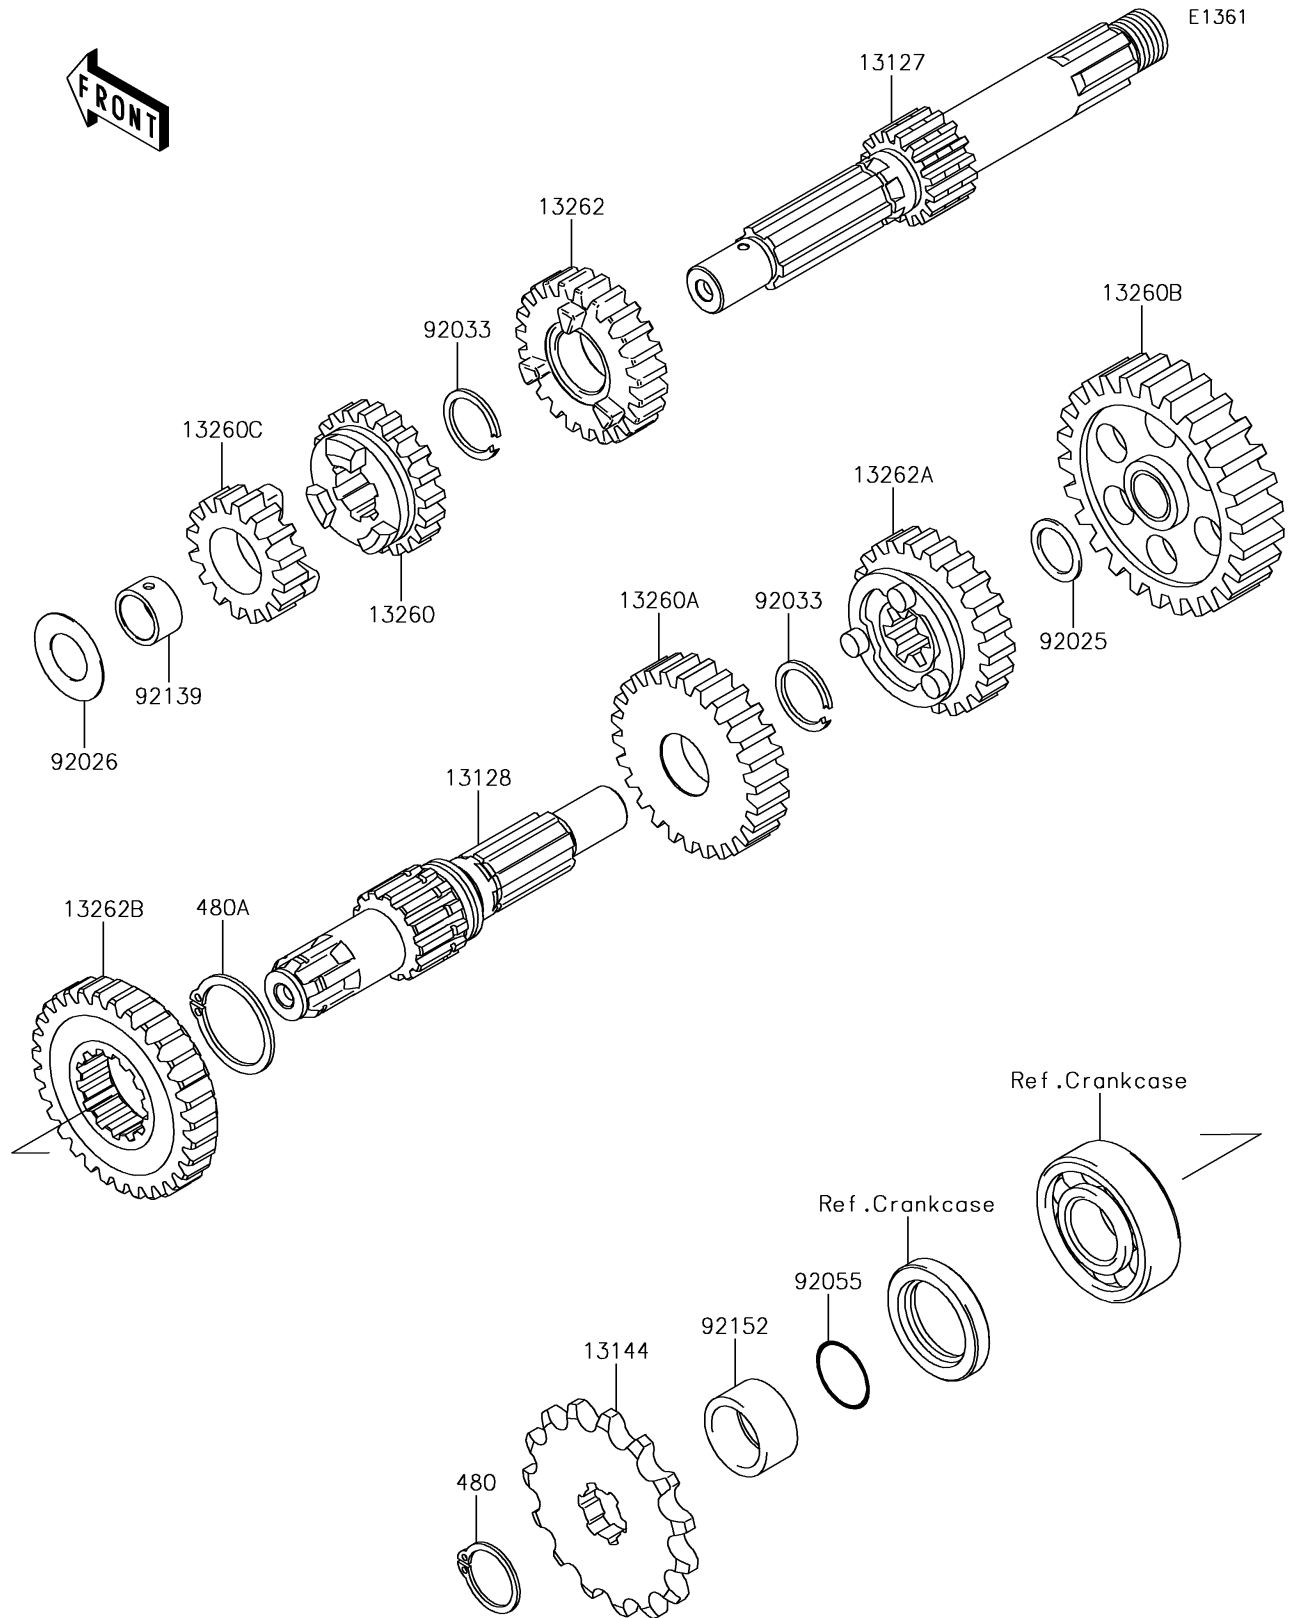

# 2015 KLX®110 PARTS DIAGRAM

## Transmission

## 2015 KLX®110 PARTS LIST

### Transmission

ITEM NAME	PART NUMBER	QUANTITY
SHAFT-TRANSMISSION INPUT,12T (Ref # 13127)	13127-0661	1
SHAFT-TRANSMISSION OUTPUT (Ref # 13128)	13128-0672	1
SPROCKET-OUTPUT,13T (Ref # 13144)	13144-1043	1
GEAR,INPUT 3RD,20T (Ref # 13260)	13260-1839	1
GEAR,OUTPUT 3RD,27T (Ref # 13260A)	13260-1842	1
GEAR,OUTPUT LOW,36T (Ref # 13260B)	13260-1862	1
GEAR,INPUT 2ND,16T (Ref # 13260C)	13260-1986	1
GEAR,INPUT 4TH,23T (Ref # 13262)	13262-0666	1
GEAR,OUTPUT 4TH,25T (Ref # 13262A)	13262-0667	1
GEAR,OUTPUT 2ND,31T (Ref # 13262B)	13262-0913	1
CIRCLIP-TYPE-C,17MM (Ref # 480)	480J1700	1
CIRCLIP-TYPE-C,24MM (Ref # 480A)	480J2400	1
SHIM (Ref # 92025)	92025-1280	1
SPACER (Ref # 92026)	92026-1091	1
RING-SNAP,17MM (Ref # 92033)	92033-1060	2
RING-O,16.8MM (Ref # 92055)	92055-1235	1
BUSHING (Ref # 92139)	92139-1102	1
COLLAR,SPROCKET (Ref # 92152)	92152-0998	1