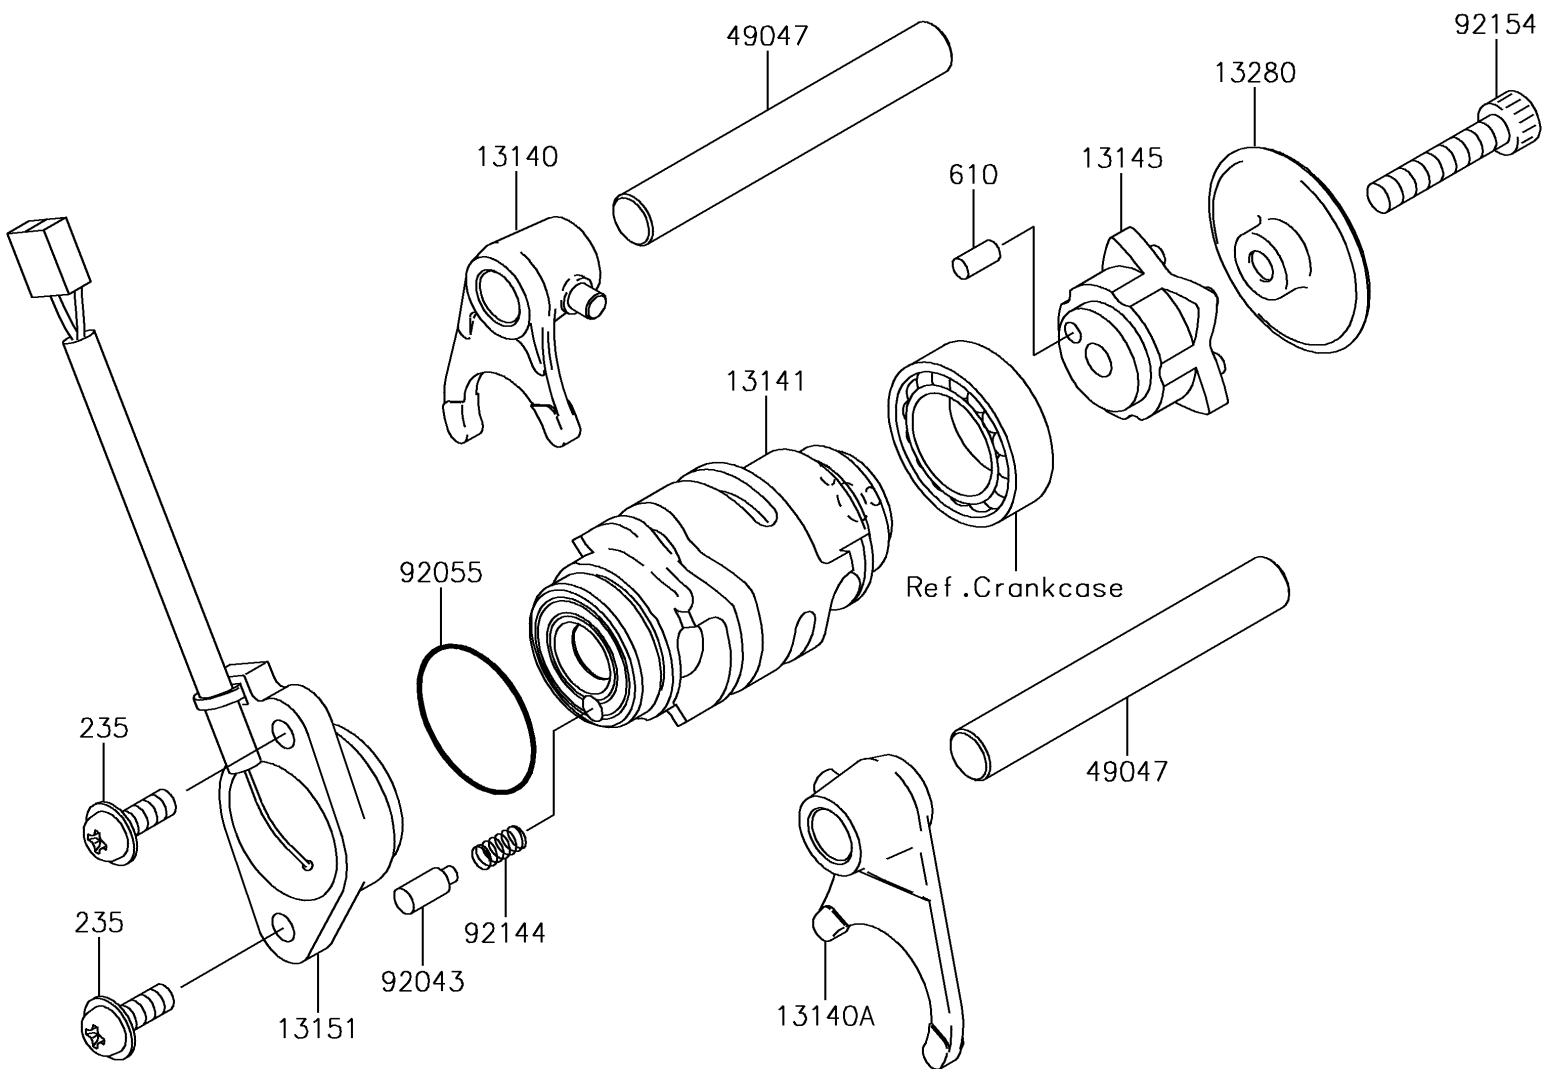

2016 KLX®110 PARTS DIAGRAM

Gear Change Drum/Shift Fork(s)

E1362

2016 KLX®110 PARTS LIST

Gear Change Drum/Shift Fork(s)

| ITEM NAME | PART NUMBER | QUANTITY |
|------------------------------------|-------------|----------|
| FORK-SHIFT (Ref # 13140) | 13140-0036 | 1 |
| FORK-SHIFT (Ref # 13140A) | 13140-0037 | 1 |
| DRUM-CHANGE (Ref # 13141) | 13141-0055 | 1 |
| CAM-CHANGE DRUM (Ref # 13145) | 13145-0049 | 1 |
| SWITCH-COMP (Ref # 13151) | 13151-0050 | 1 |
| HOLDER (Ref # 13280) | 13280-1228 | 1 |
| SCREW-PAN-WP-CROS,5X14 (Ref # 235) | 235AA0514 | 2 |
| ROD-SHIFT (Ref # 49047) | 49047-1058 | 2 |
| ROLLER,4X8 (Ref # 610) | 610A0408 | 1 |
| PIN (Ref # 92043) | 92043-1385 | 1 |
| RING-O,27.7X2.4 (Ref # 92055) | 92055-091 | 1 |
| SPRING (Ref # 92144) | 92144-1245 | 1 |
| BOLT,SOCKET,6X30 (Ref # 92154) | 92154-0388 | 1 |